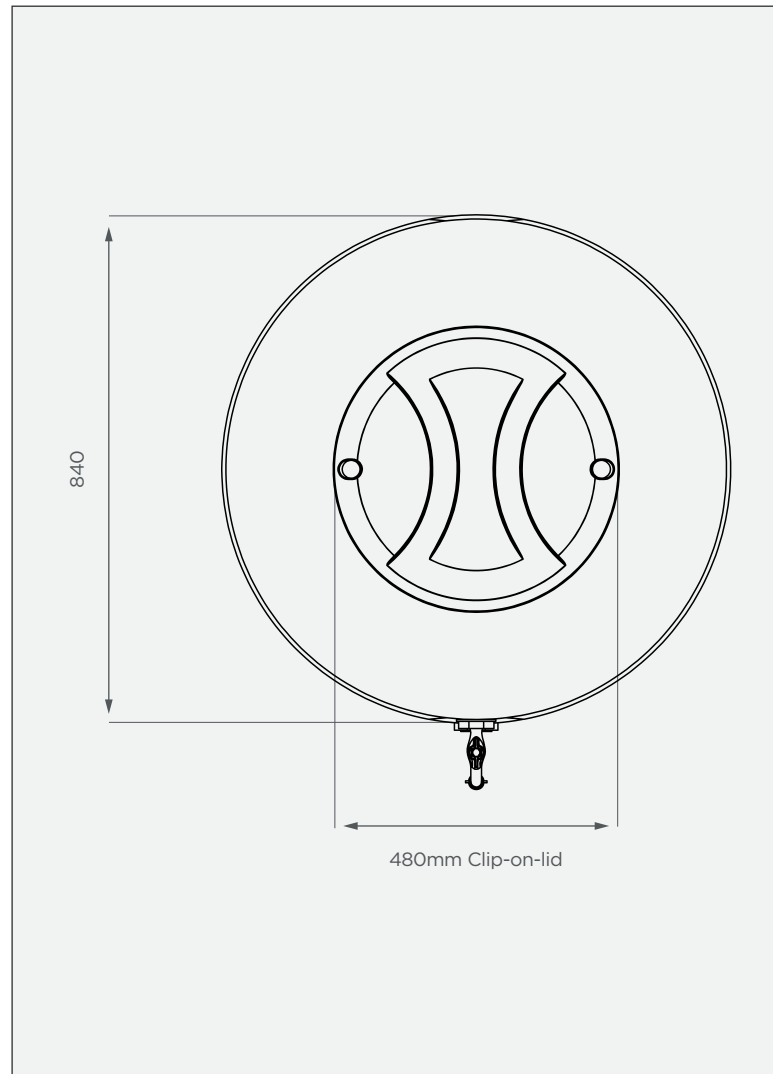

500 lt Pool Backwash Tank

This is a non-stock item in Natural White

FRONT VIEW

TOP VIEW

PRODUCT SPECIFICATIONS

Water	SG 1
Inlet	40mm female water fitting
Overflow	40mm female water fitting
Outlet	40mm water fitting
- complete with	25mm ball valve 40/25mm reducer 25mm barrel nipple 20mm male hose connector
2nd Outlet	20mm fitting
- complete with	20mm tommy tap 20mm tap connector
Lid	480mm

Standard Colour

This colour is available at a 14 calendar day lead time.

3-year warranty

3

YEAR

WARRANTY

- Made with the best quality virgin LLDPE
- UV-stabilised outer layer
- BPA-free
- Lightweight

All dimensions are in millimeters and scale is not 100% to scale. This drawing is the property of JoJo.