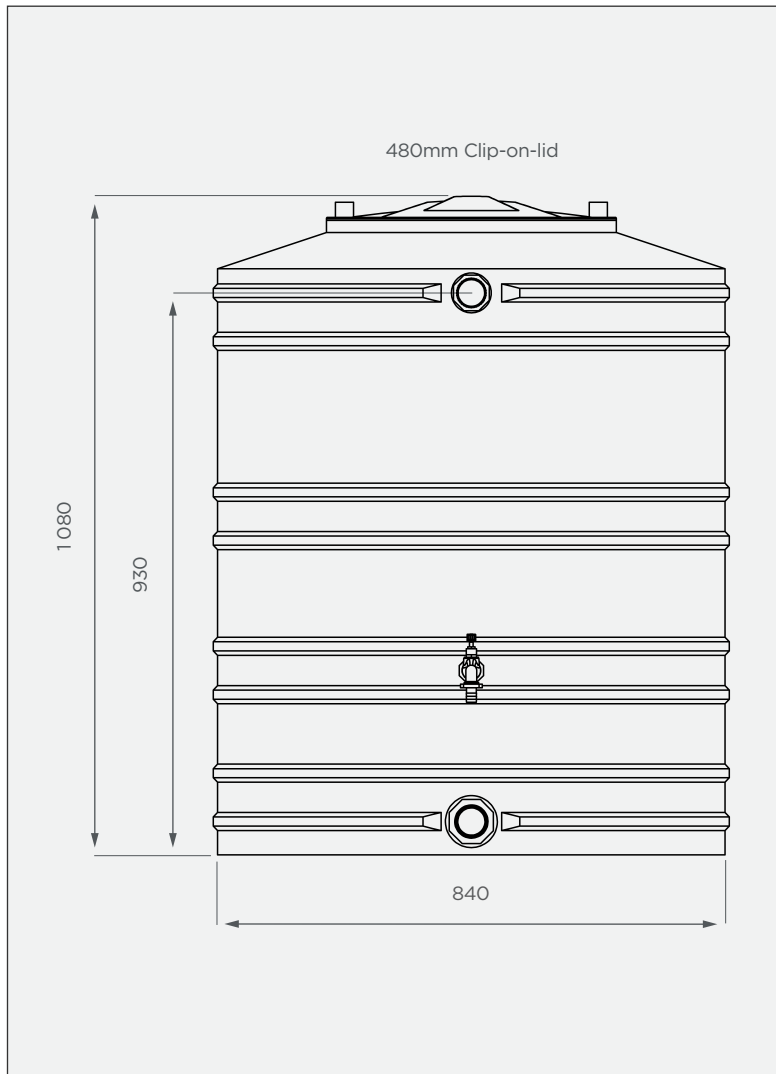

500 lt Pool Backwash Tank

This is a non-stock item in Natural White

FRONT VIEW

TOP VIEW

PRODUCT SPECIFICATIONS

Water	SG 1
Inlet	40mm female water fitting
Overflow	40mm female water fitting
Outlet	40mm water fitting
- complete with	25mm ball valve 40/25mm reducer 25mm barrel nipple 20mm male hose connector
2nd Outlet	20mm fitting
- complete with	20mm tommy tap 20mm tap connector
Lid	480mm

Standard Colour

This colour is available at a 14 calendar day lead time.

3-year warranty

3

YEAR

WARRANTY

- Made with the best quality virgin LLDPE
- UV-stabilised outer layer
- BPA-free
- Lightweight

All dimensions are in millimeters and scale is not 100% to scale. This drawing is the property of JoJo.