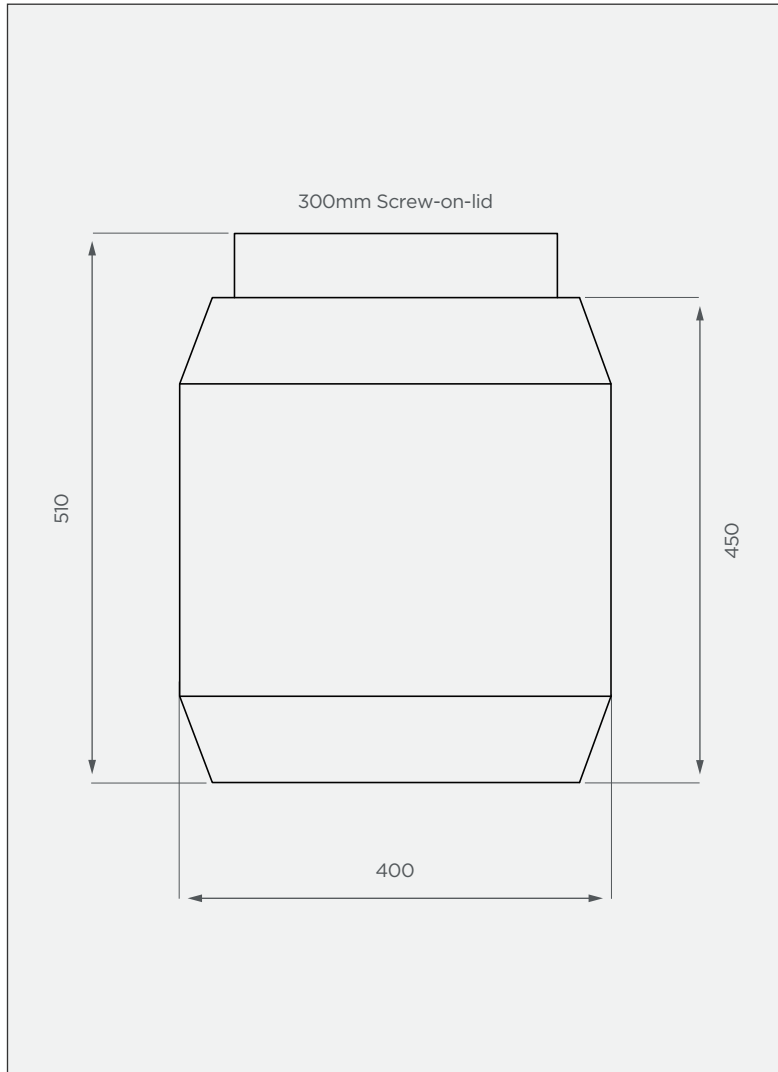

50 lt Screw-on-lid Drum

This is a stock item in Royal Blue and JoJo Green

FRONT VIEW

TOP VIEW

PRODUCT SPECIFICATIONS

Lid | 300mm

Standard Colours

Stock items are subject to a 7 calendar day lead time.

Note: Any colours not mentioned above can be custom manufactured at extended lead times.

3-year warranty

- Made with the best quality virgin LLDPE
- UV-resistant
- BPA-free

All dimensions are in millimeters and scale is not 100% to scale. This drawing is the property of JoJo.