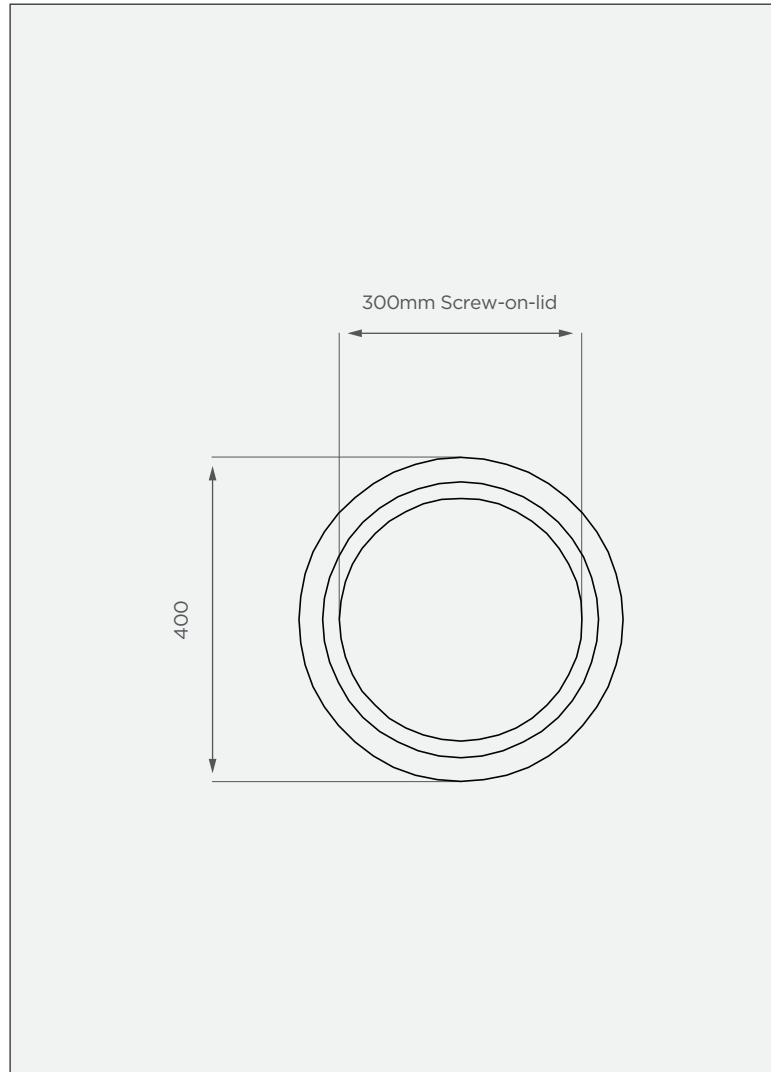

50 lt Screw-on-lid Drum

This is a stock item in Royal Blue and JoJo Green

FRONT VIEW

TOP VIEW

PRODUCT SPECIFICATIONS

Lid | 300mm

Standard Colours

Stock items are subject to a 7 calendar day lead time.

Note: Any colours not mentioned above can be custom manufactured at extended lead times.

3-year warranty

- Made with the best quality virgin LLDPE
- UV-resistant
- BPA-free

All dimensions are in millimeters and scale is not 100% to scale. This drawing is the property of JoJo.