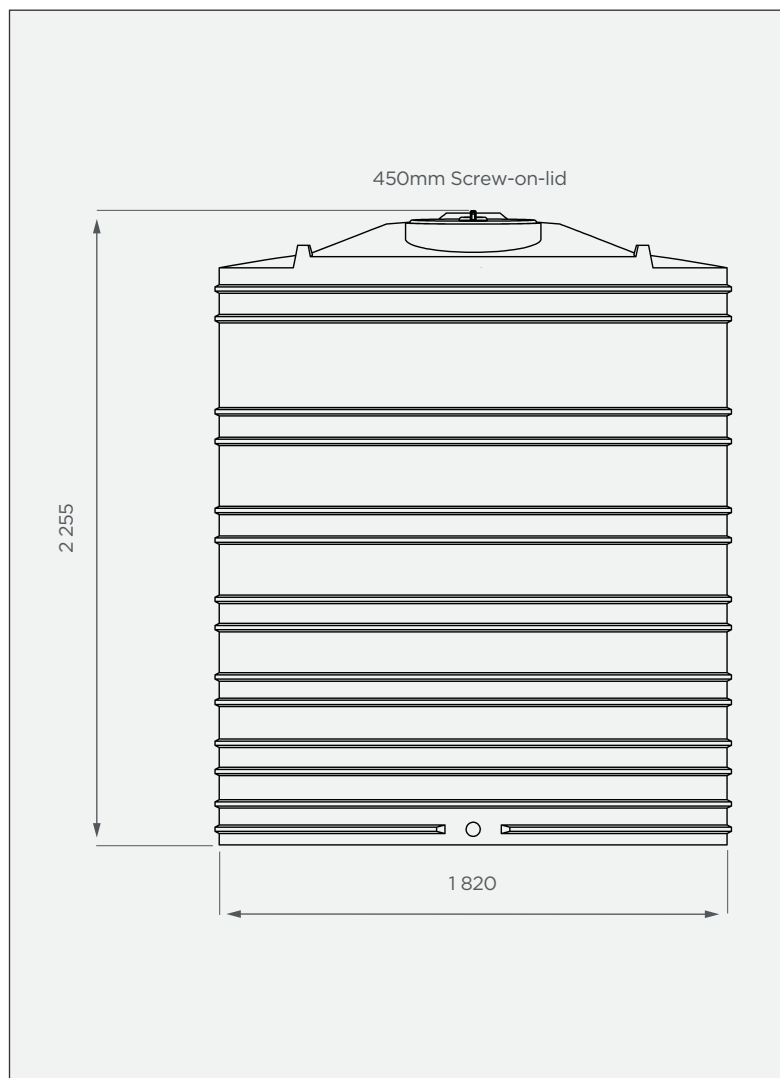

5 250 It Vertical Heavy Tank

This is a stock item in Natural White

FRONT VIEW

TOP VIEW

PRODUCT SPECIFICATIONS

Chemical/Heavy	SG 1.6
Outlet	50mm connector
Lid	450mm

Standard Colour

Stock items are subject to a 7 calendar day lead time.

Alternative Colours

These colours are available at a 14 calendar day lead time.

10-year warranty

- Made with the best quality virgin LLDPE
- UV & chemical-resistant

All dimensions are in millimeters and scale is not 100% to scale. This drawing is the property of JoJo.