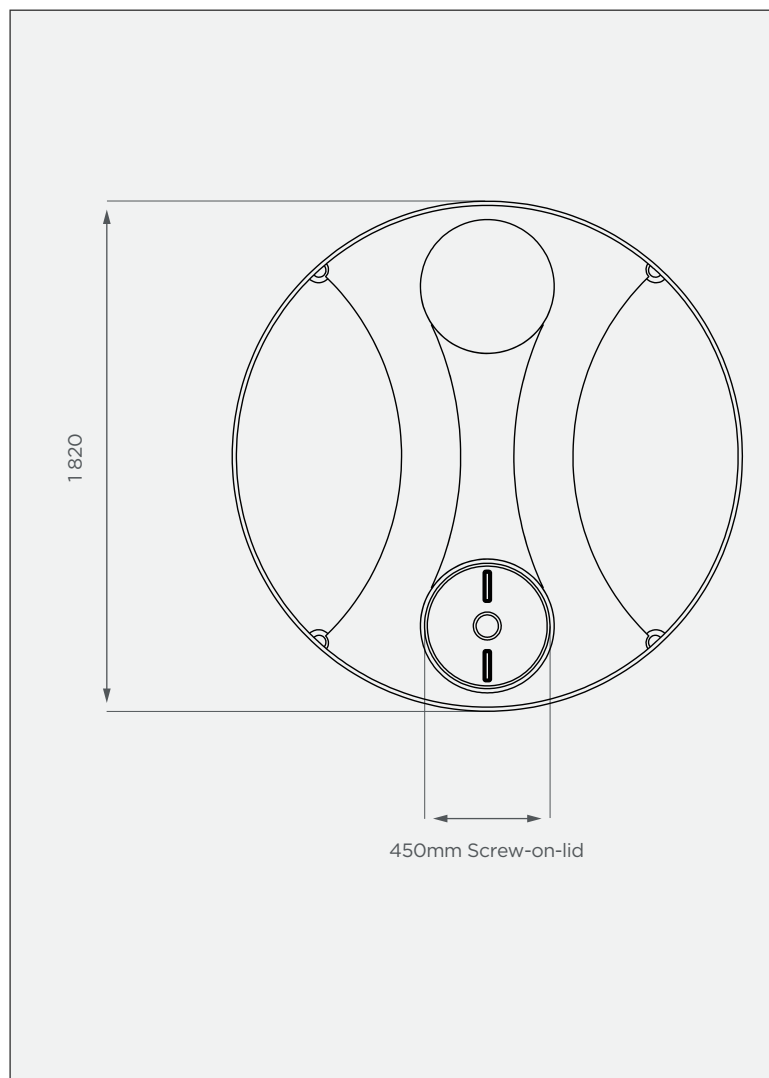

5 250 It Vertical Heavy Tank

This is a stock item in Natural White

FRONT VIEW

TOP VIEW

PRODUCT SPECIFICATIONS

Chemical/Heavy	SG 1.6
Outlet	50mm connector
Lid	450mm

Standard Colour

Stock items are subject to a 7 calendar day lead time.

Alternative Colours

These colours are available at a 14 calendar day lead time.

10-year warranty

- Made with the best quality virgin LLDPE
- UV & chemical-resistant

All dimensions are in millimeters and scale is not 100% to scale. This drawing is the property of JoJo.