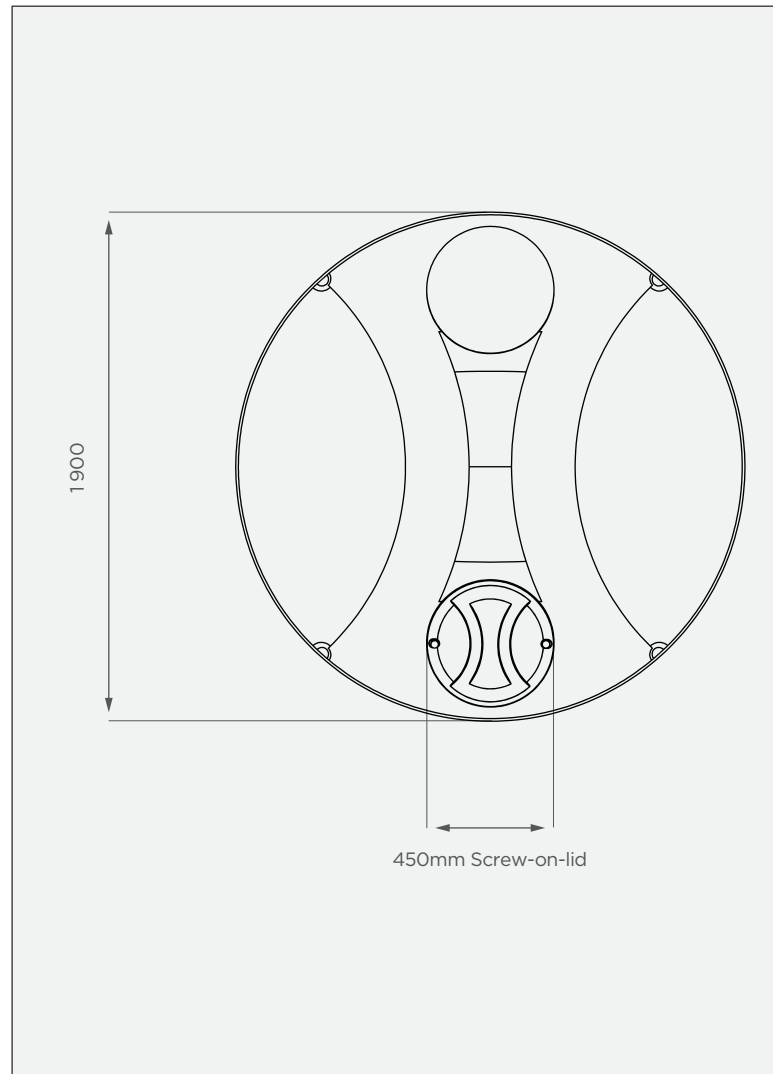

5 250 It Vertical Medium Tank

This is a stock item in Natural White

FRONT VIEW

TOP VIEW

PRODUCT SPECIFICATIONS

Chemical/Medium	SG 1.4
Outlet	50mm connector
Lid	450mm

Standard Colour

Stock items are subject to a 7 calendar day lead time.

Alternative Colours

These colours are available at a 14 calendar day lead time.

10-year warranty

- Made with the best quality virgin LLDPE
- UV & chemical-resistant

All dimensions are in millimeters and scale is not 100% to scale. This drawing is the property of JoJo.