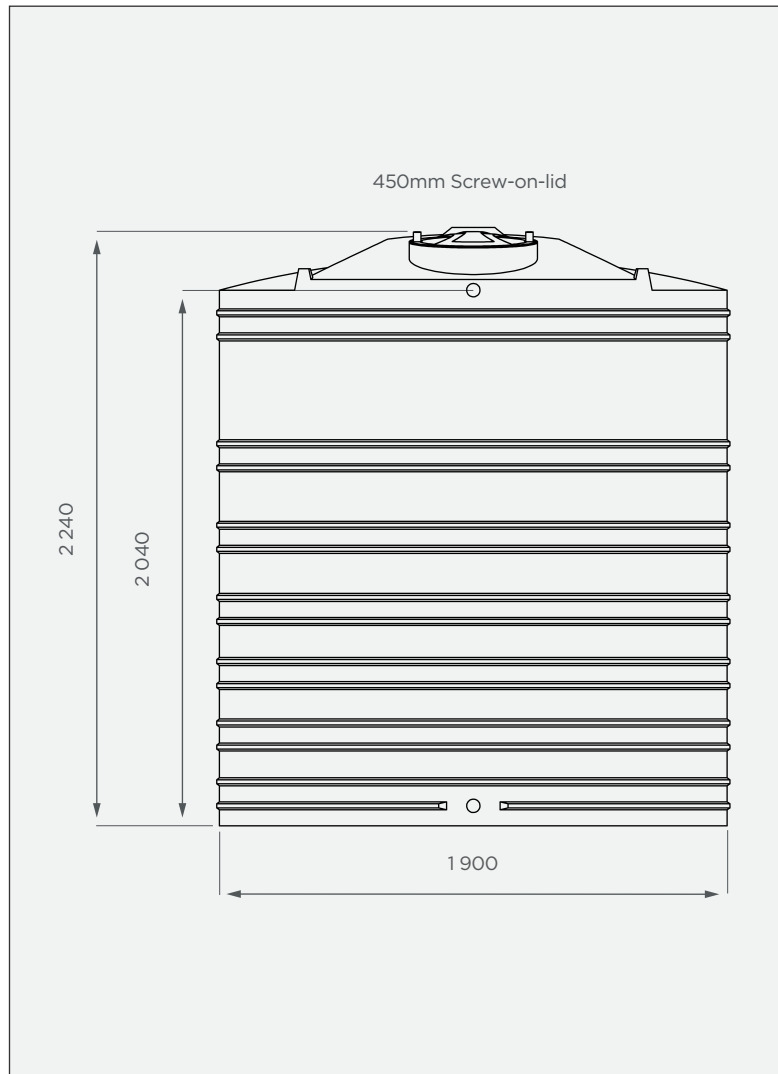

5 250 It Vertical Medium Tank

This is a stock item in Natural White

FRONT VIEW

TOP VIEW

PRODUCT SPECIFICATIONS

Chemical/Medium	SG 1.4
Outlet	50mm connector
Lid	450mm

Standard Colour

Stock items are subject to a 7 calendar day lead time.

Alternative Colours

These colours are available at a 14 calendar day lead time.

10-year warranty

- Made with the best quality virgin LLDPE
- UV & chemical-resistant

All dimensions are in millimeters and scale is not 100% to scale. This drawing is the property of JoJo.