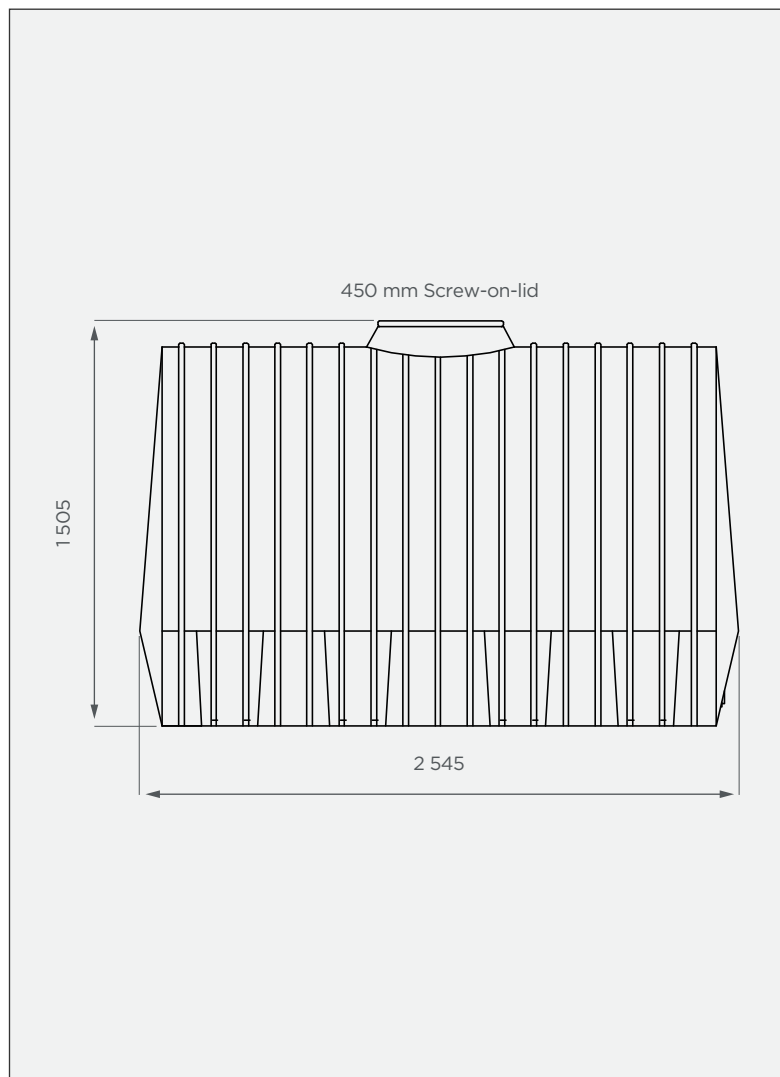

5 500 It Horizontal Heavy Tank

This is a non-stock item

SIDE VIEW

TOP VIEW

PRODUCT SPECIFICATIONS

Chemical / Heavy	SG 1.6
Outlet	50mm connector
Lid	450mm

Standard Colours

These colours are available at a 14 calendar day lead time.

10-year warranty

- Made with food-grade, virgin LLDPE
- BPA-free
- UV-resistant & chemical-resistant

All dimensions are in millimeters and scale is not 100% to scale. This drawing is the property of JoJo.