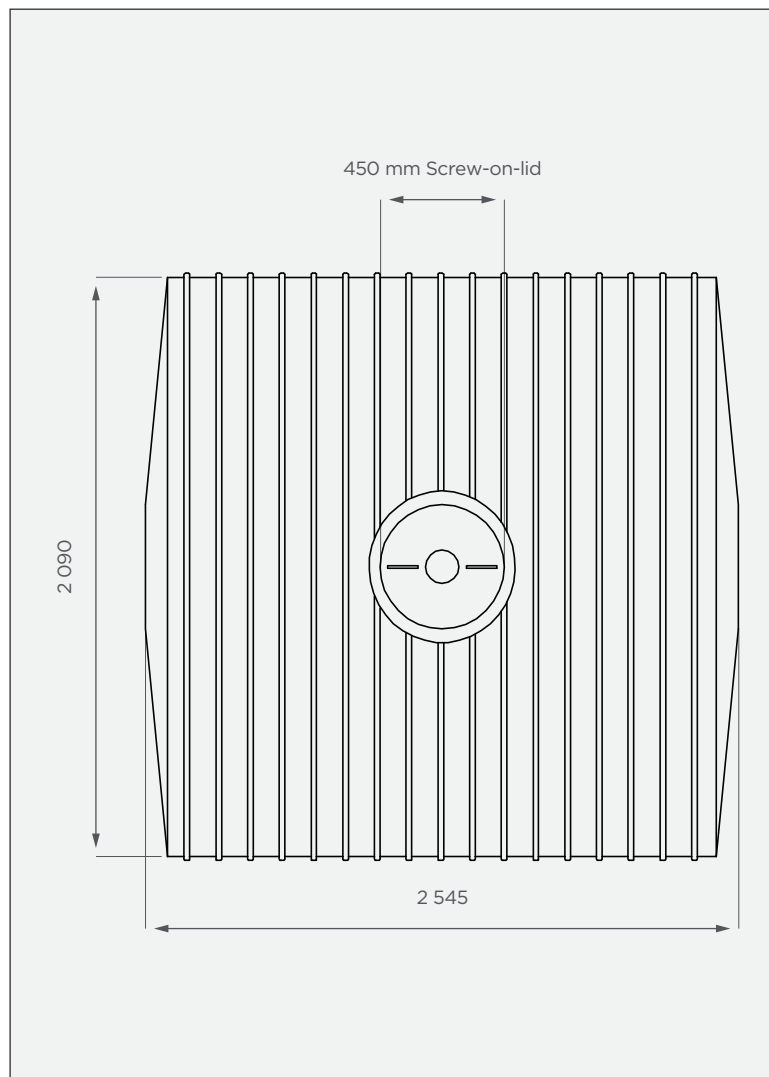

5 500 It Horizontal Heavy Tank

This is a non-stock item

SIDE VIEW

TOP VIEW

PRODUCT SPECIFICATIONS

Chemical / Heavy	SG 1.6
Outlet	50mm connector
Lid	450mm

Standard Colours

These colours are available at a 14 calendar day lead time.

10-year warranty

- Made with food-grade, virgin LLDPE
- BPA-free
- UV-resistant & chemical-resistant

All dimensions are in millimeters and scale is not 100% to scale. This drawing is the property of JoJo.