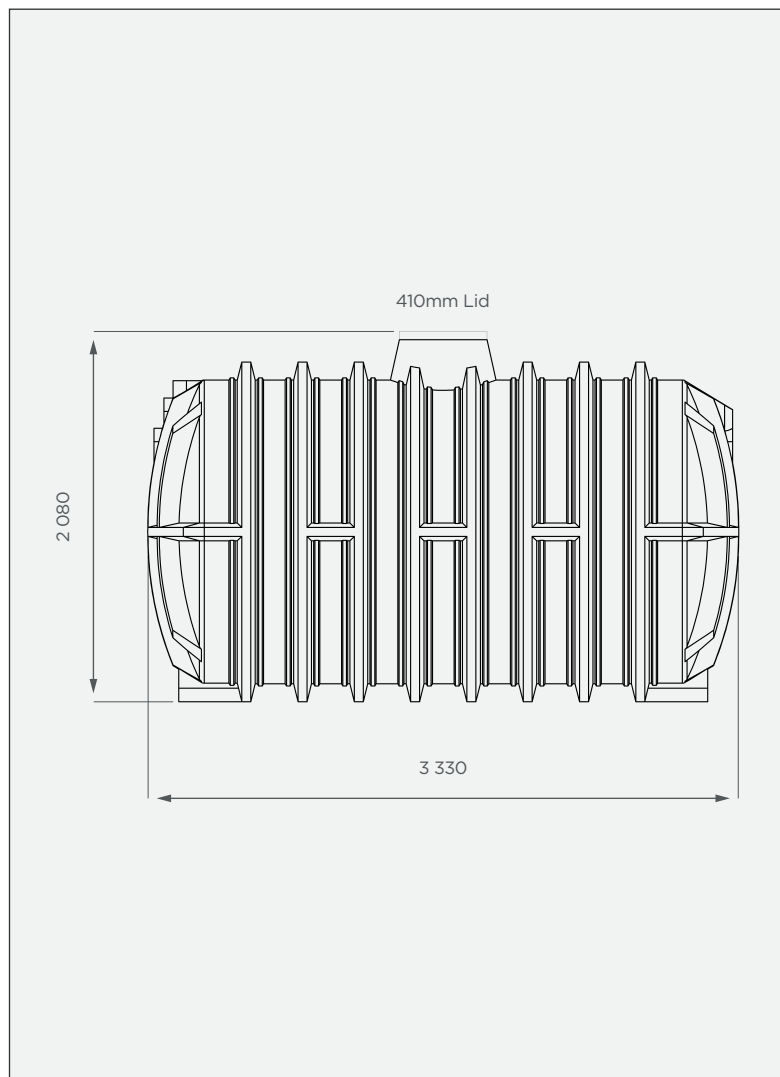

6 000 lt Conservancy Tank

This is a stock item in Black

SIDE VIEW

TOP VIEW

PRODUCT SPECIFICATIONS

- not included	Fittings and holes
Lid	410mm

*To be pumped out

Standard Colour

This colour is available at a 7 calendar day lead time.

10-year warranty

- Made with recycled LLDPE
- Corrosion-resistant

All dimensions are in millimeters and scale is not 100% to scale. This drawing is the property of JoJo.