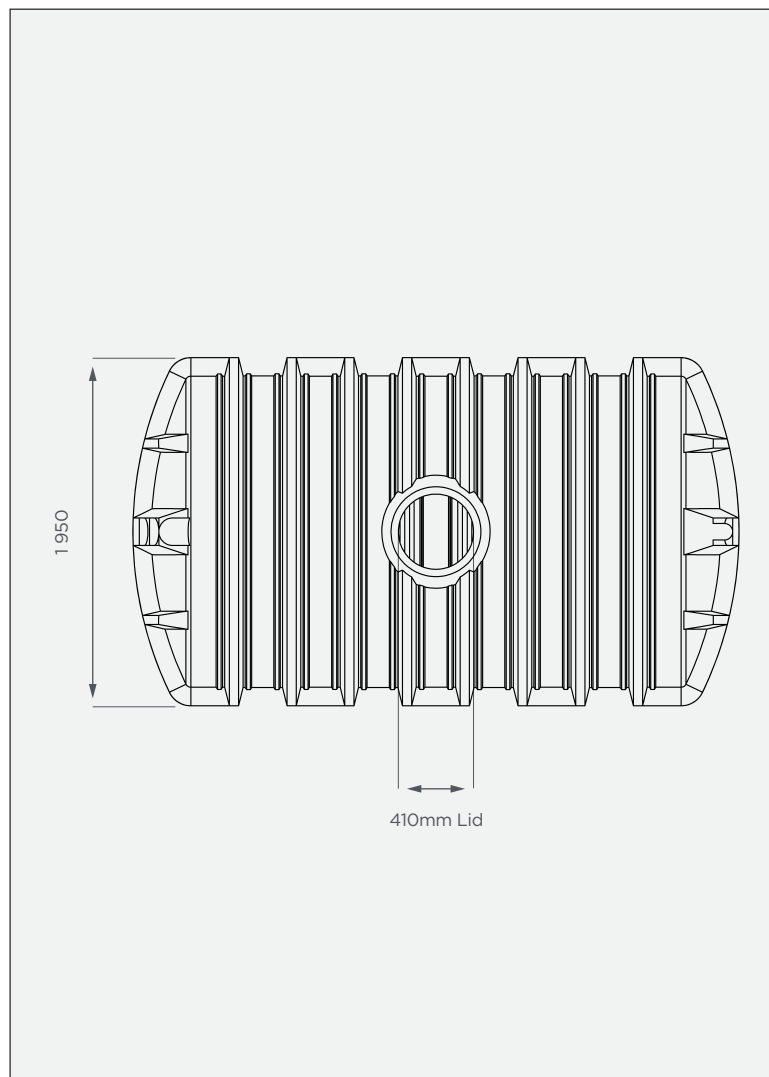

6 000 lt Conservancy Tank

This is a stock item in Black

SIDE VIEW

TOP VIEW

PRODUCT SPECIFICATIONS

- not included	Fittings and holes
Lid	410mm

*To be pumped out

Standard Colour

This colour is available at a 7 calendar day lead time.

10-year warranty

- Made with recycled LLDPE
- Corrosion-resistant

All dimensions are in millimeters and scale is not 100% to scale. This drawing is the property of JoJo.