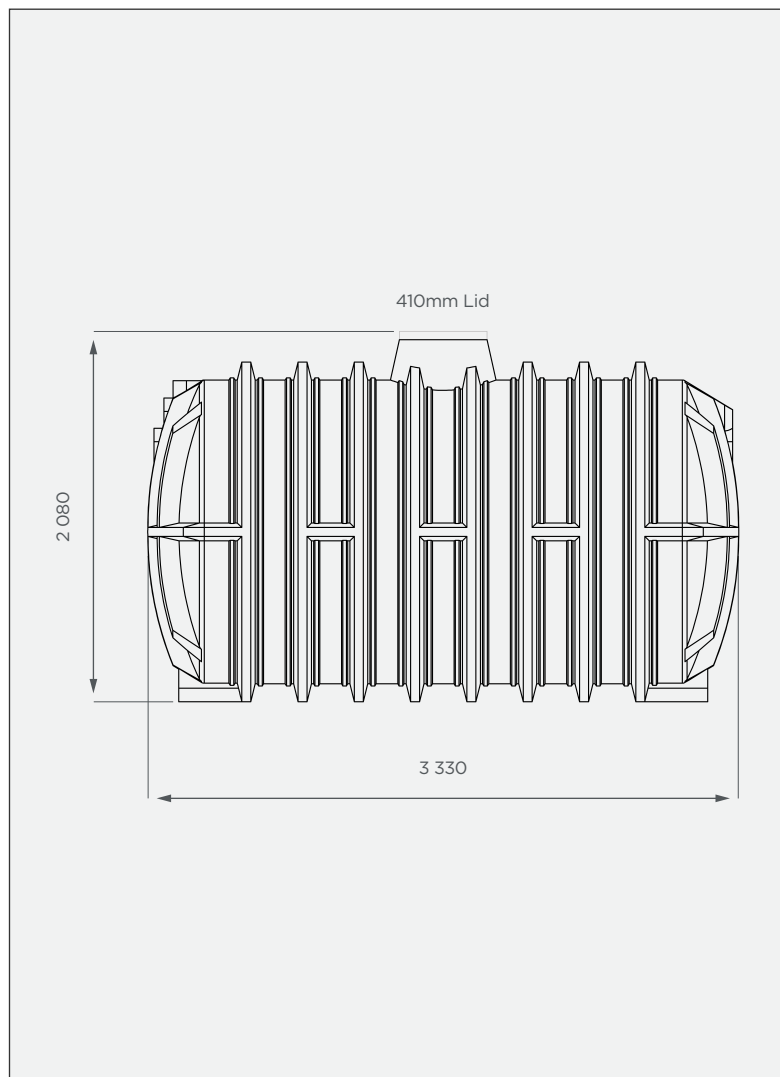

# 6 000 lt Septic Tank

This is a stock item in Black

**SIDE VIEW**

**TOP VIEW**

**PRODUCT SPECIFICATIONS**

Inlet	110mm
Outlet	50mm
Lid	410mm

\*Connected to a soak away or French Drain

**Supplied with:**

- Fitted PVC fittings

**Standard Colour**

This colour is available at a 7 calendar day lead time.

**10-year warranty**

- Made with recycled LLDPE
- Corrosion-resistant

All dimensions are in millimeters and scale is not 100% to scale. This drawing is the property of JoJo.