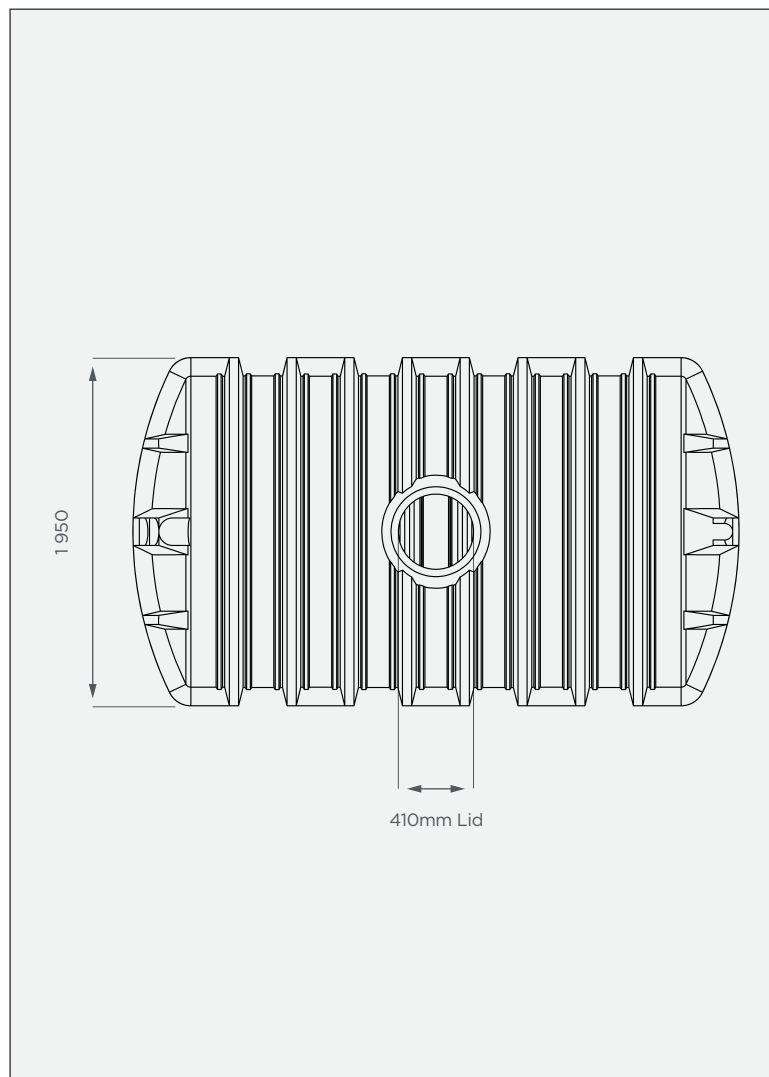

# 6 000 lt Septic Tank

This is a stock item in Black

**SIDE VIEW**

**TOP VIEW**

**PRODUCT SPECIFICATIONS**

Inlet	110mm
Outlet	50mm
Lid	410mm

\*Connected to a soak away or French Drain

**Supplied with:**

- Fitted PVC fittings

**Standard Colour**

This colour is available at a 7 calendar day lead time.

**10-year warranty**

- Made with recycled LLDPE
- Corrosion-resistant

All dimensions are in millimeters and scale is not 100% to scale. This drawing is the property of JoJo.