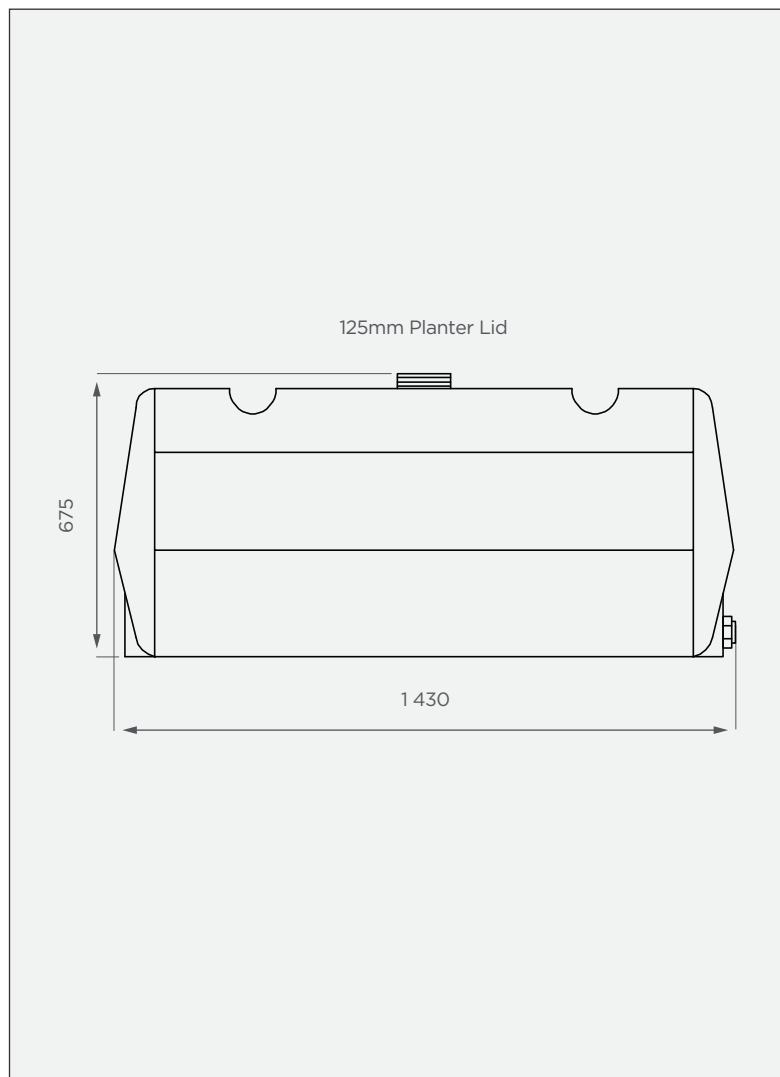

# 600 It Horizontal Heavy Tank

This is a non-stock item

**SIDE VIEW**

**TOP VIEW**

**PRODUCT SPECIFICATIONS**

Chemical / Heavy	SG 1.6
Outlet	40mm connector
Lid	125mm

**Standard Colours**

These colours are available at a 14 calendar day lead time.

**10-year warranty**

- Made with food-grade, virgin LLDPE
- BPA-free
- UV-resistant & chemical-resistant

All dimensions are in millimeters and scale is not 100% to scale. This drawing is the property of JoJo.