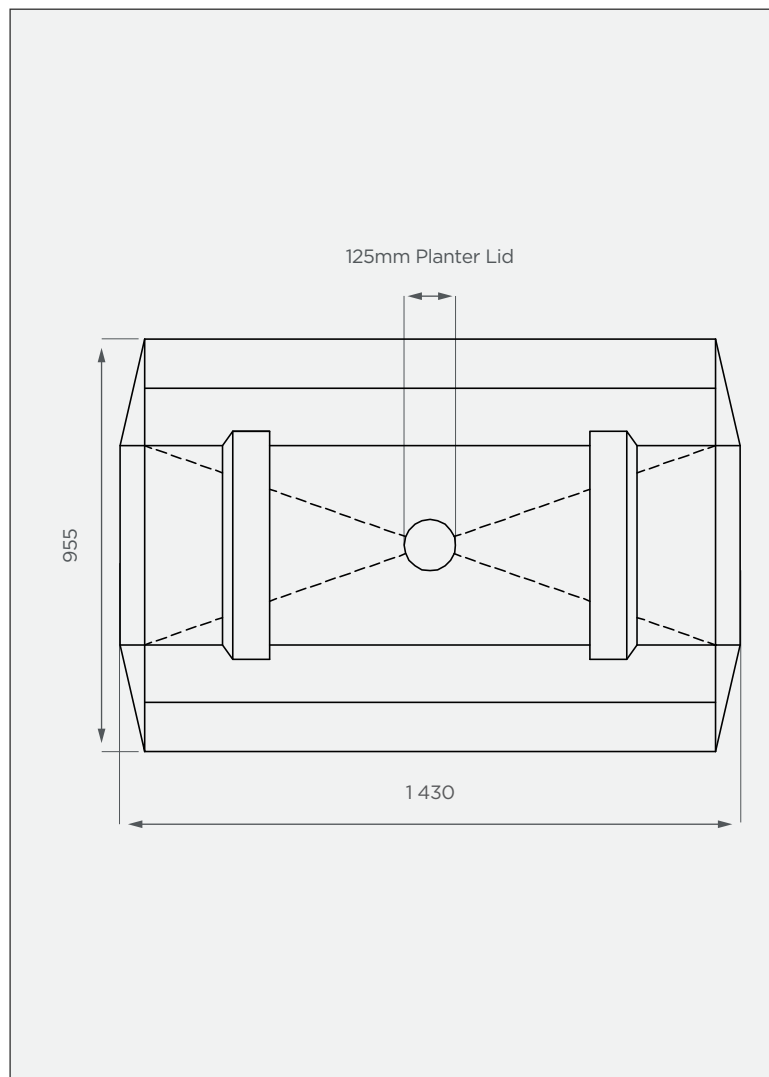

# 600 It Horizontal Heavy Tank

This is a non-stock item

**SIDE VIEW**

**TOP VIEW**

**PRODUCT SPECIFICATIONS**

Chemical / Heavy	SG 1.6
Outlet	40mm connector
Lid	125mm

**Standard Colours**

These colours are available at a 14 calendar day lead time.

**10-year warranty**

- Made with food-grade, virgin LLDPE
- BPA-free
- UV-resistant & chemical-resistant

All dimensions are in millimeters and scale is not 100% to scale. This drawing is the property of JoJo.