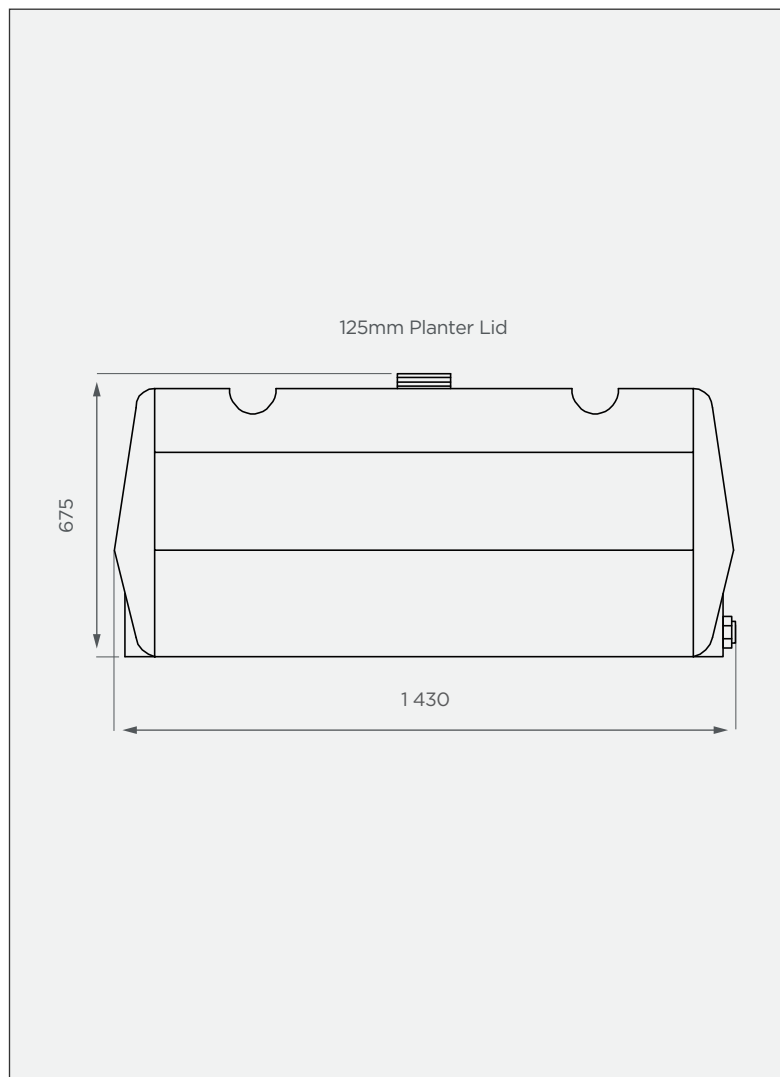

600 It Horizontal Medium Tank

This is a non-stock item

SIDE VIEW

TOP VIEW

PRODUCT SPECIFICATIONS

Chemical / Medium	SG 1.4
Outlet	40mm connector
Lid	125mm

Standard Colours

These colours are available at a 14 calendar day lead time.

- Made with food-grade, virgin LLDPE
- BPA-free
- UV-resistant & chemical-resistant

All dimensions are in millimeters and scale is not 100% to scale. This drawing is the property of JoJo.