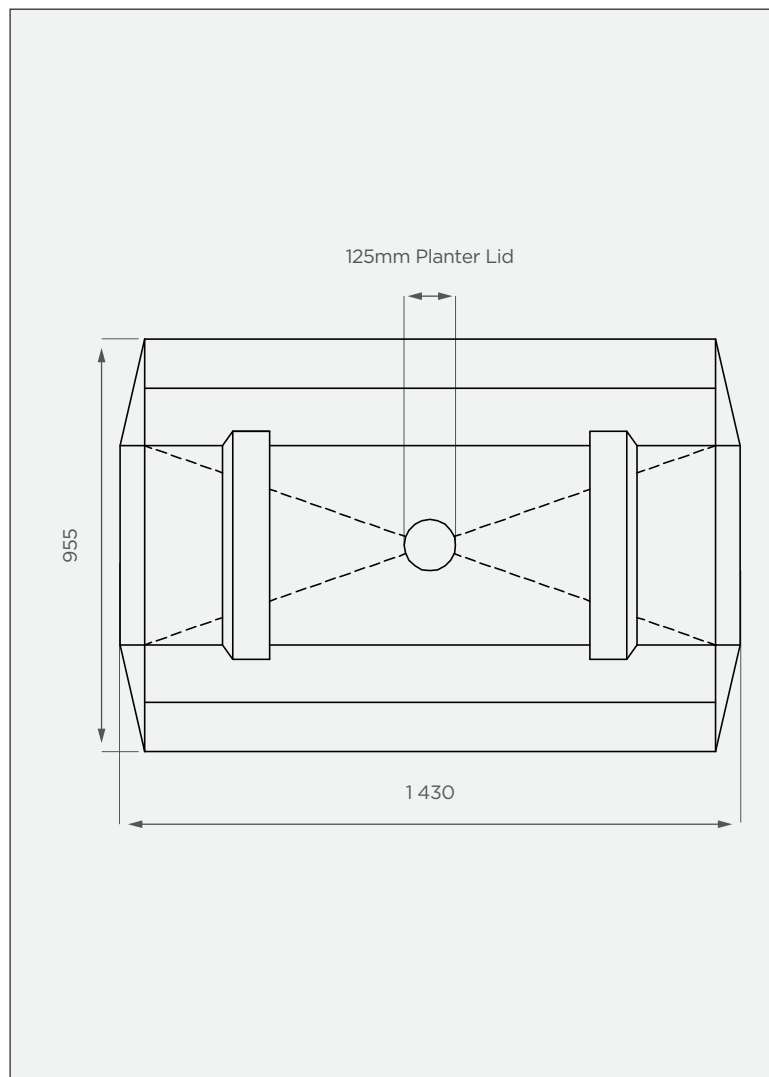

600 It Horizontal Medium Tank

This is a non-stock item

SIDE VIEW

TOP VIEW

PRODUCT SPECIFICATIONS

Chemical / Medium	SG 1.4
Outlet	40mm connector
Lid	125mm

Standard Colours

These colours are available at a 14 calendar day lead time.

- Made with food-grade, virgin LLDPE
- BPA-free
- UV-resistant & chemical-resistant

All dimensions are in millimeters and scale is not 100% to scale. This drawing is the property of JoJo.