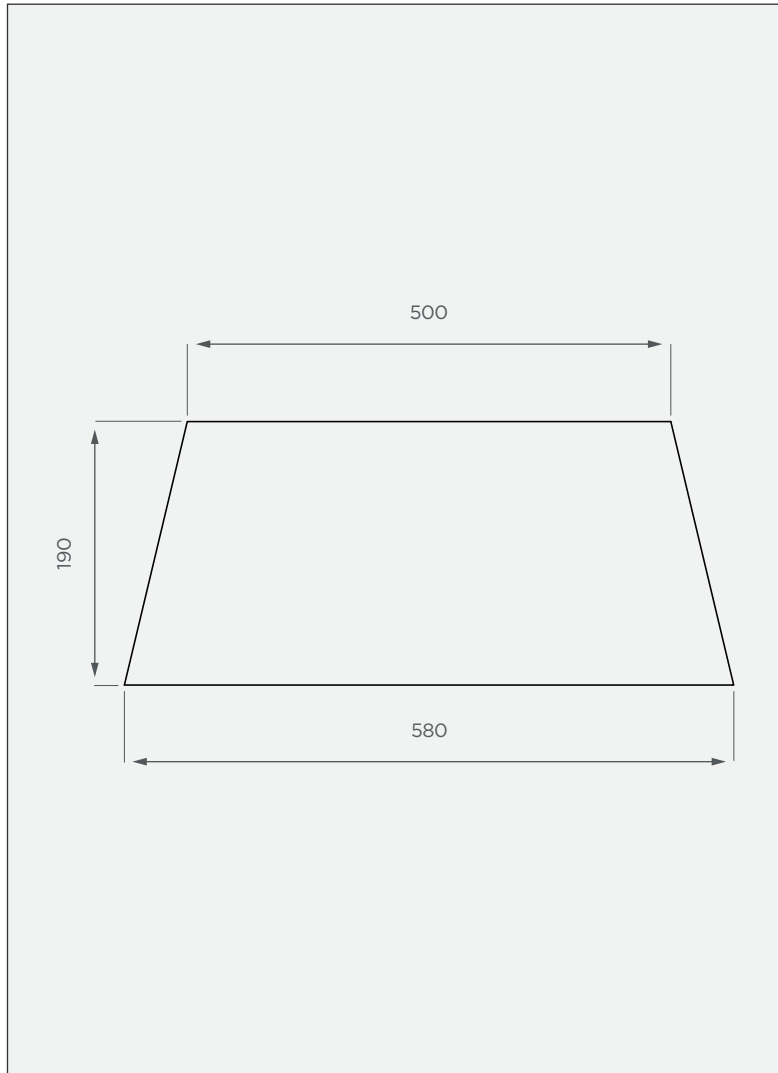

6 lt Animal Feeder

This is a stock item in Black

SIDE VIEW