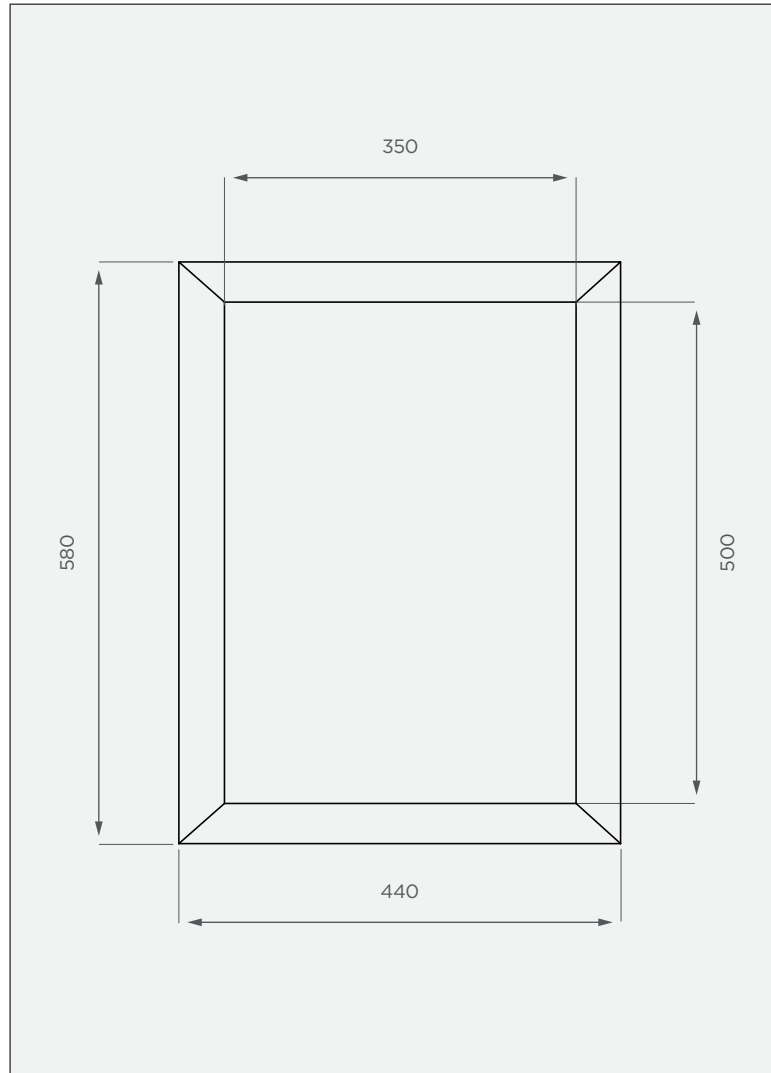

TOP VIEW

Standard Colours

Stock items are subject to a 7 calendar day lead time.

Alternative Colour

This colour is available at a 14 calendar day lead time.

Note: Any colours not mentioned above can be custom manufactured at extended lead times.

3-year warranty

- Made with the best food-grade, quality virgin LLDPE
- UV & corrosion-resistant
- BPA-free

All dimensions are in millimeters and scale is not 100% to scale. This drawing is the property of JoJo.