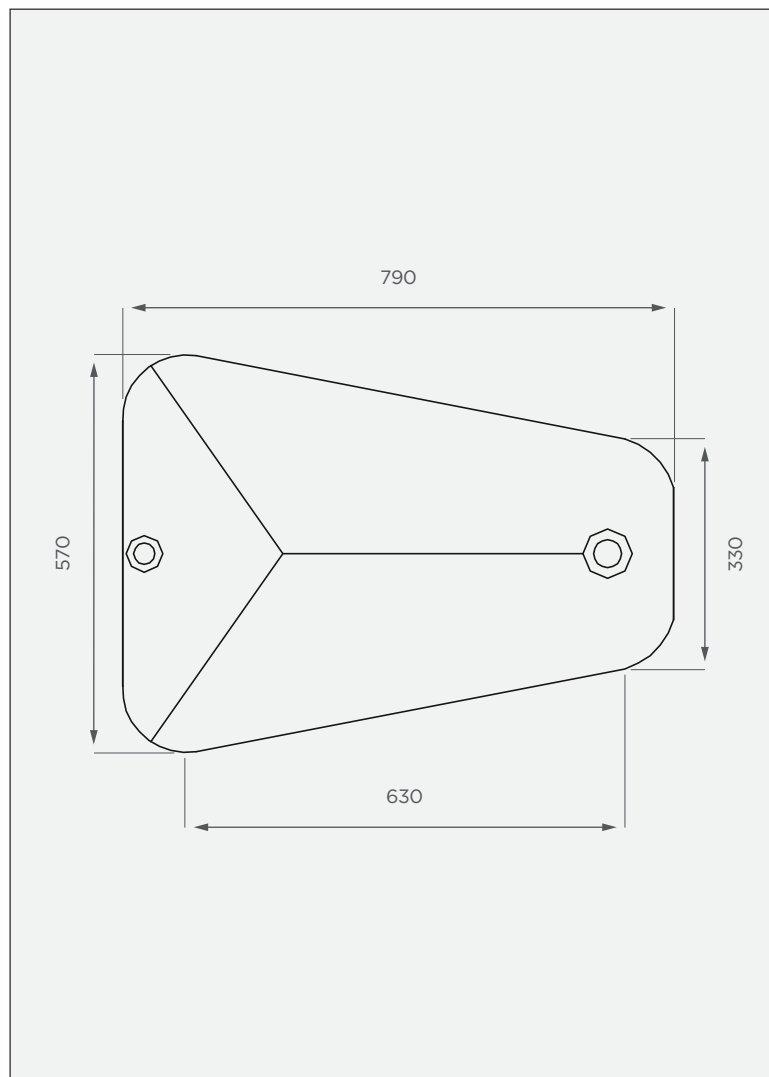

# 70 lt Water on Wheels

This is a non-stock item in JoJo Green

**SIDE VIEW**

**TOP VIEW**

## PRODUCT SPECIFICATIONS

Water	SG 1
- complete with	40mm thumb end plug at top and bottom