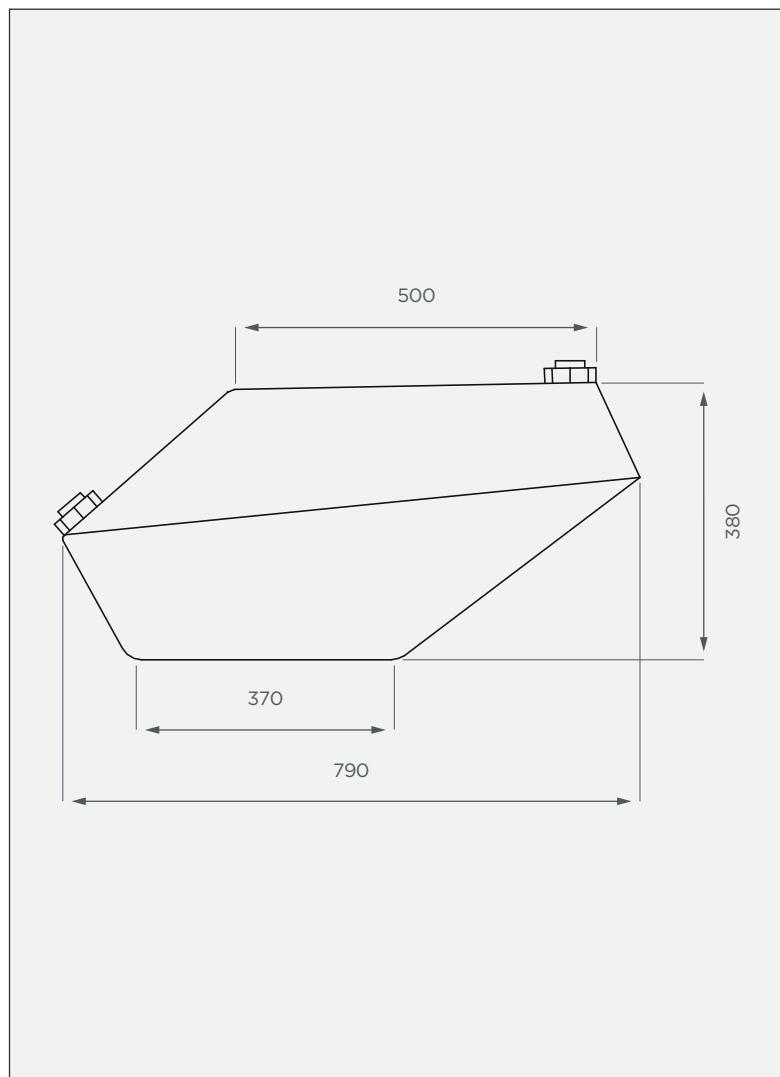

# 70 lt Water on Wheels

This is a non-stock item in JoJo Green

**SIDE VIEW**

**TOP VIEW**

## PRODUCT SPECIFICATIONS

Water	SG 1
- complete with	40mm thumb end plug at top and bottom