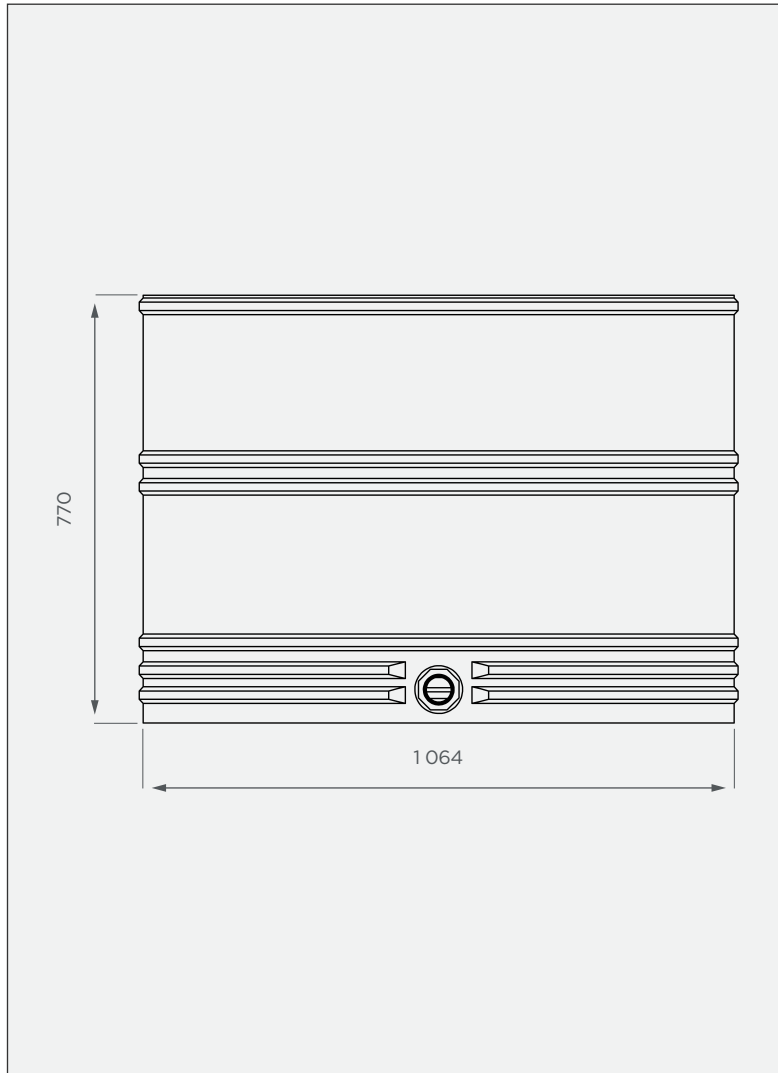

710 It Fish Breeding Tank

This is a non-stock item in Black

SIDE VIEW

TOP VIEW

PRODUCT SPECIFICATIONS

Outlet	40mm water fitting
- fitted with	Thumb end plug

Standard Colour

Stock items are subject to a 14 calendar day lead time.

Note: Any colours not mentioned above can be custom manufactured at extended lead times.

3-year warranty

- Made with the best food-grade, quality virgin LLDPE
- UV-resistant
- BPA-free

All dimensions are in millimeters and scale is not 100% to scale. This drawing is the property of JoJo.