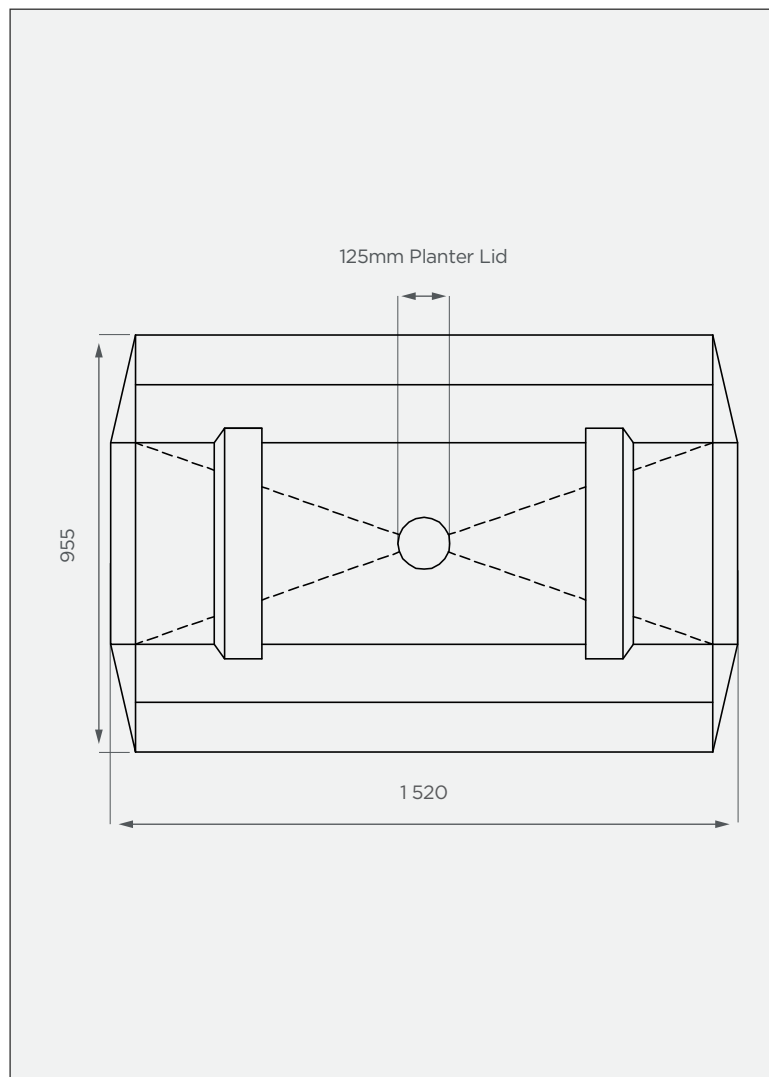

# 750 lt Horizontal Heavy Tank

This is a non-stock item

**SIDE VIEW**

**TOP VIEW**

**PRODUCT SPECIFICATIONS**

Chemical / Heavy	SG 1.6
Outlet	40mm connector
Lid	125mm

**Standard Colours**

These colours are available at a 14 calendar day lead time.

**10-year warranty**

- Made with food-grade, virgin LLDPE
- BPA-free
- UV-resistant & chemical-resistant

All dimensions are in millimeters and scale is not 100% to scale. This drawing is the property of JoJo.