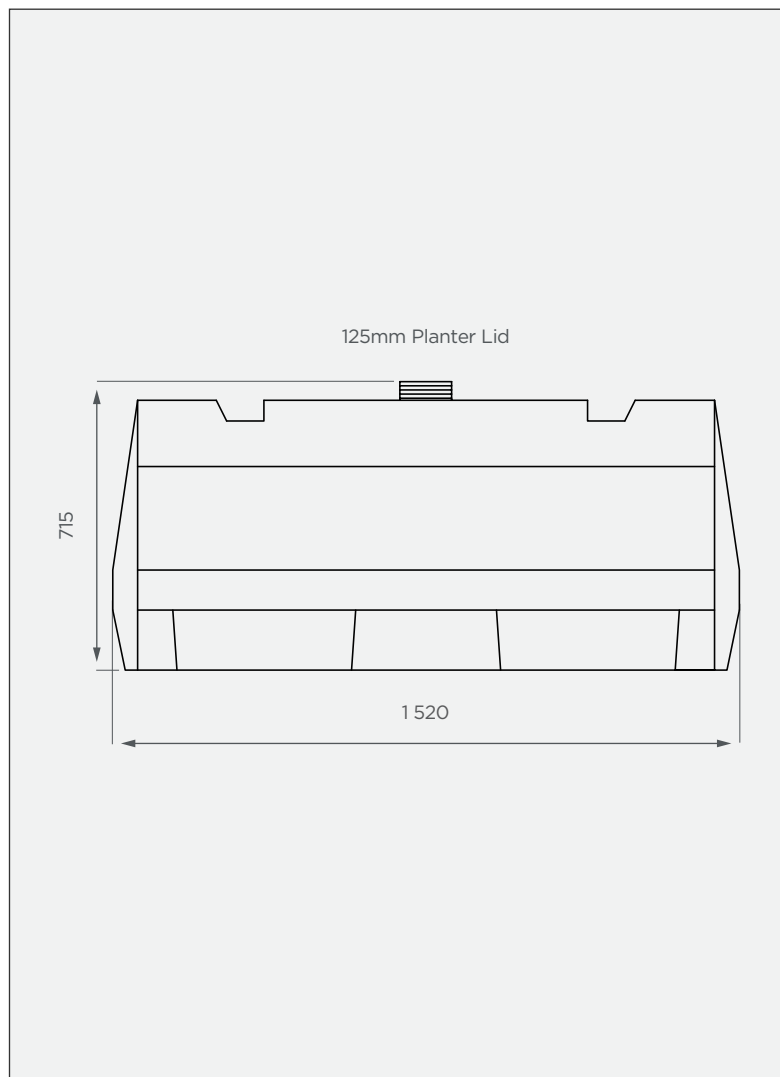

# 750 lt Horizontal Heavy Tank

This is a non-stock item

**SIDE VIEW**

**TOP VIEW**

**PRODUCT SPECIFICATIONS**

Chemical / Heavy	SG 1.6
Outlet	40mm connector
Lid	125mm

**Standard Colours**

These colours are available at a 14 calendar day lead time.

**10-year warranty**

- Made with food-grade, virgin LLDPE
- BPA-free
- UV-resistant & chemical-resistant

All dimensions are in millimeters and scale is not 100% to scale. This drawing is the property of JoJo.