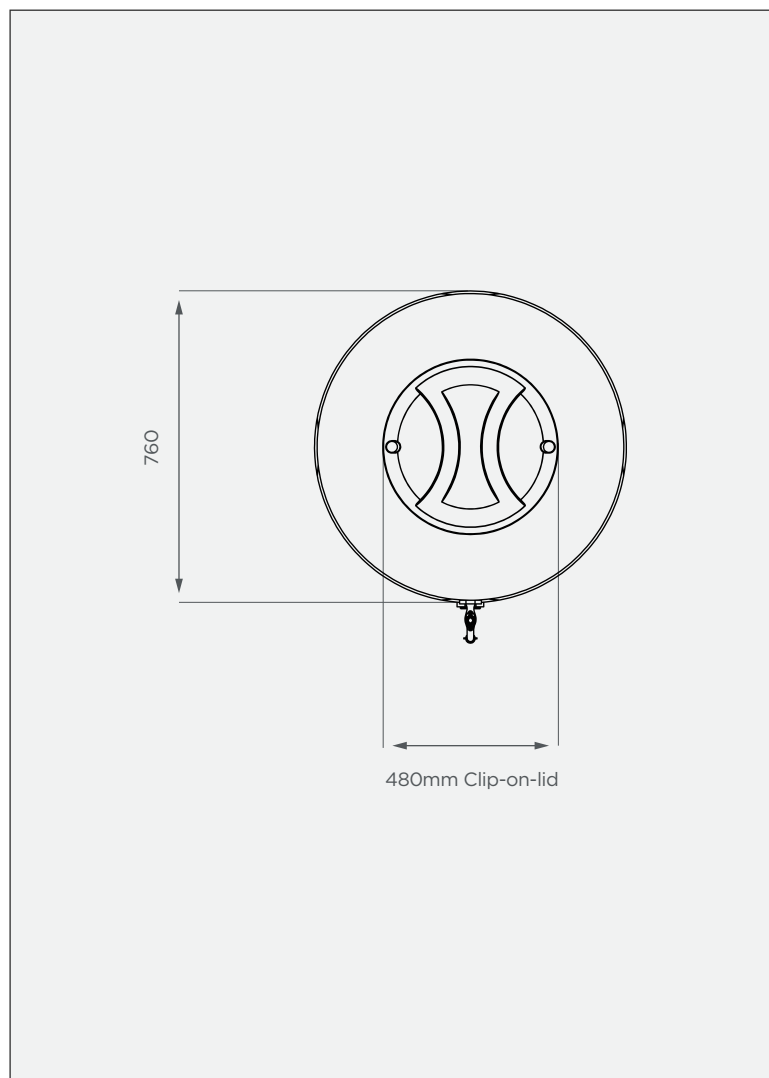

## PRODUCT SPECIFICATIONS

Water	SG 1
Inlet	40mm female water fitting
Overflow	40mm female water fitting
Outlet	40mm water fitting 40mm thumb plug
2nd Outlet	20mm water fitting 20mm thumb plug 20mm brass tap
Lid	480mm complete with plastic filter screen

All dimensions are in millimeters and scale is not 100% to scale. This drawing is the property of JoJo.