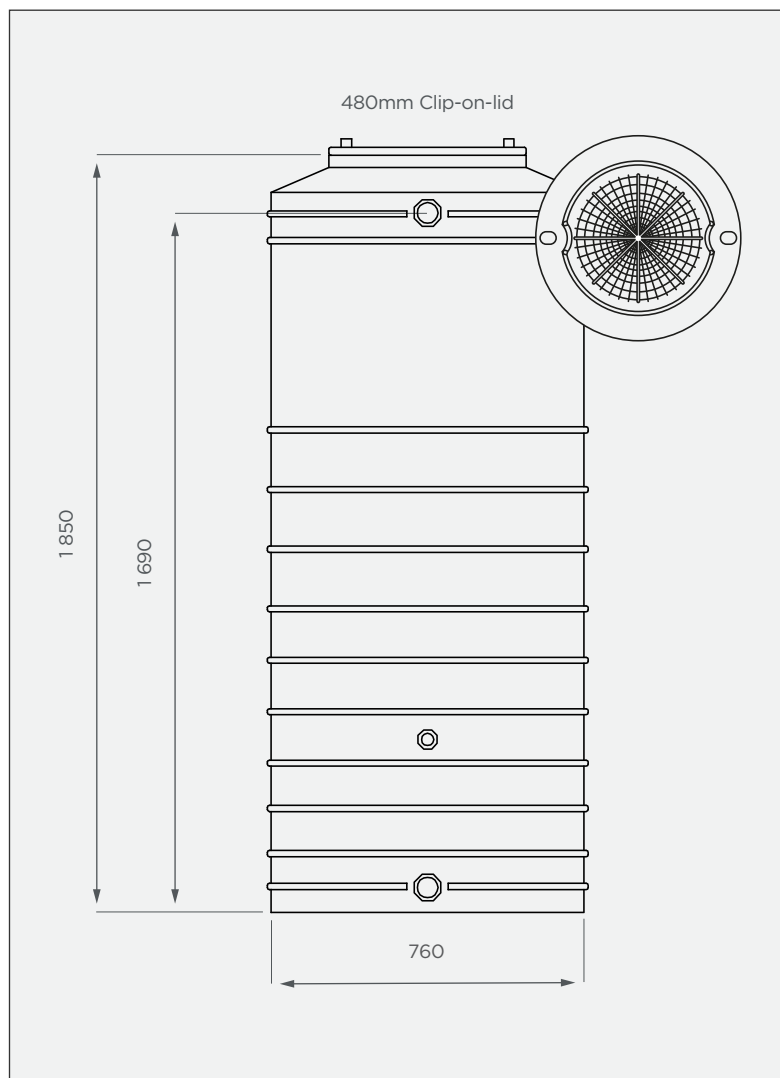

750 lt Slimline Standard Water Tank

This is a stock item in Wintergrass

FRONT VIEW