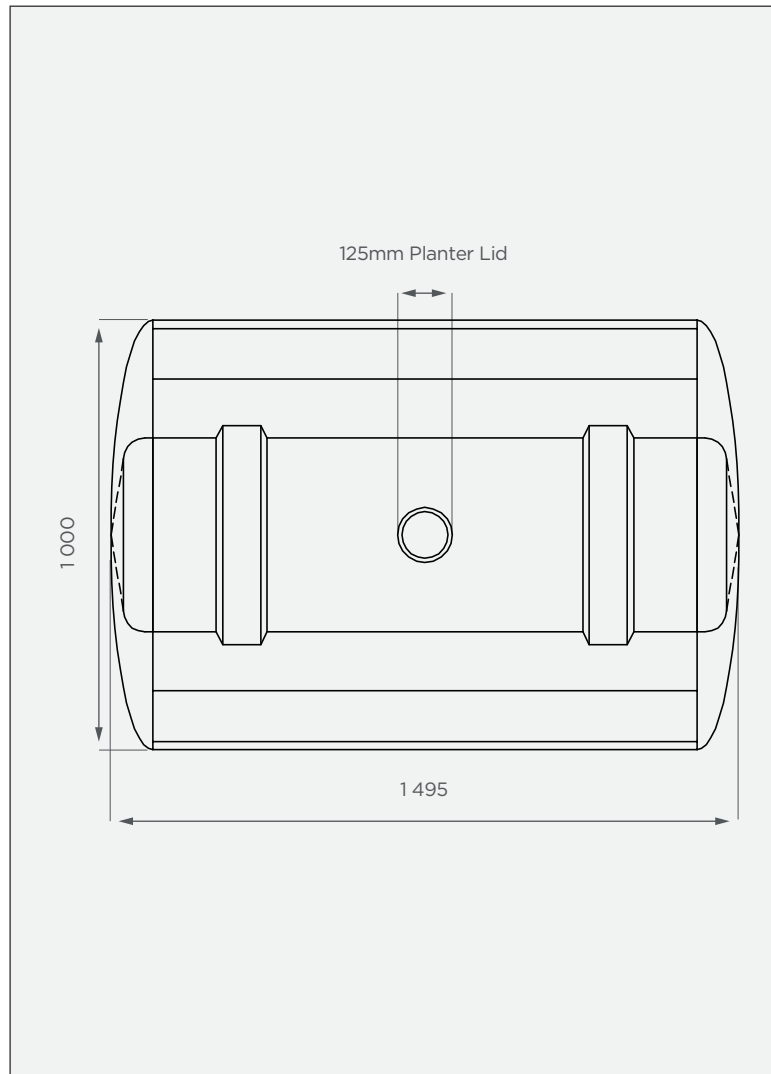

900 It Horizontal Heavy Tank

This is a non-stock item

SIDE VIEW

TOP VIEW

PRODUCT SPECIFICATIONS

Chemical / Heavy	SG 1.6
Outlet	40mm connector
Lid	125mm

Standard Colours

These colours are available at a 14 calendar day lead time.

10-year warranty

- Made with food-grade, virgin LLDPE
- BPA-free
- UV-resistant & chemical-resistant

All dimensions are in millimeters and scale is not 100% to scale. This drawing is the property of JoJo.