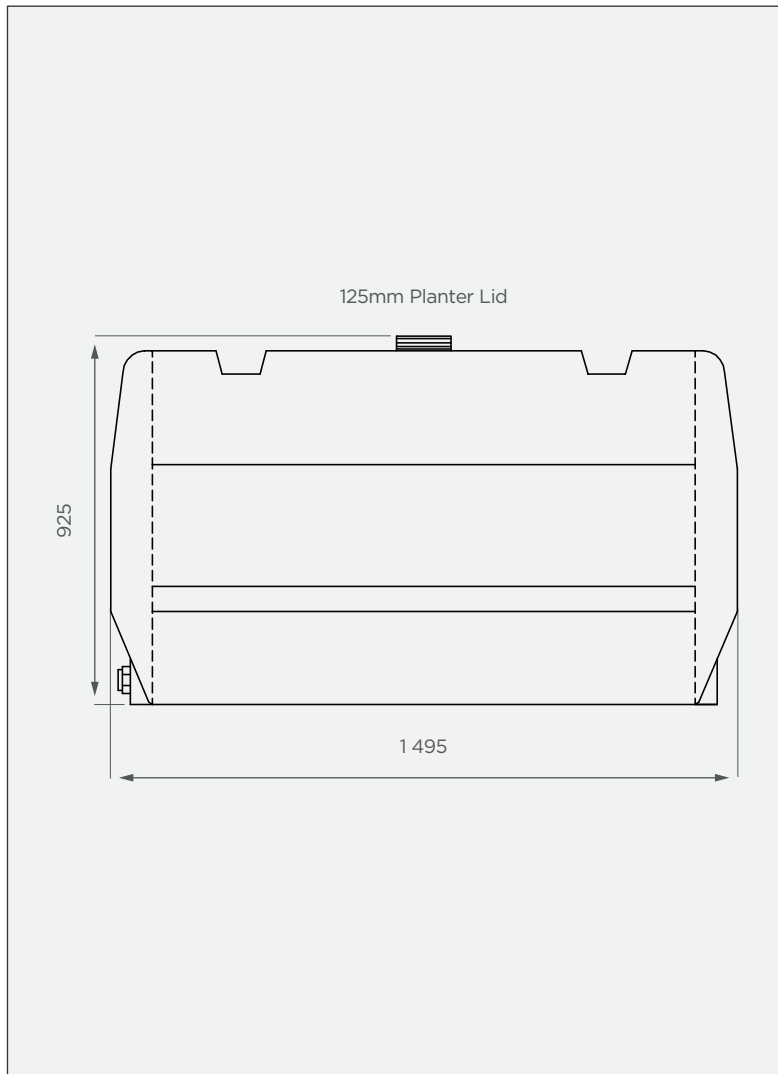

900 It Horizontal Heavy Tank

This is a non-stock item

SIDE VIEW

TOP VIEW

PRODUCT SPECIFICATIONS

Chemical / Heavy	SG 1.6
Outlet	40mm connector
Lid	125mm

Standard Colours

These colours are available at a 14 calendar day lead time.

10-year warranty

- Made with food-grade, virgin LLDPE
- BPA-free
- UV-resistant & chemical-resistant

All dimensions are in millimeters and scale is not 100% to scale. This drawing is the property of JoJo.