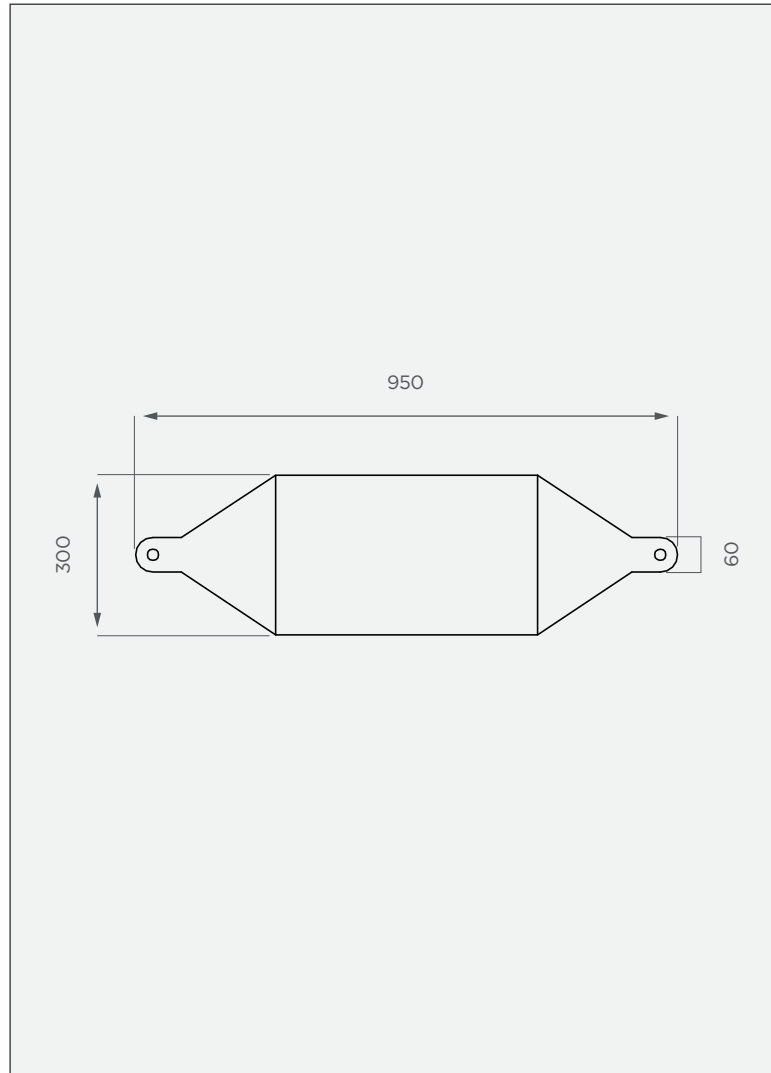

Buoy

This is a non-stock item

SIDE VIEW

TOP VIEW

PRODUCT SPECIFICATIONS

Attachment holes | 20mm

Standard Colours

These colours are available at a 14 calendar day lead time.

Note: Any colours not mentioned above can be custom manufactured at extended lead times.

3-year warranty

- Made with the best quality virgin LLDPE
- UV & corrosion-resistant

All dimensions are in millimeters and scale is not 100% to scale. This drawing is the property of JoJo.