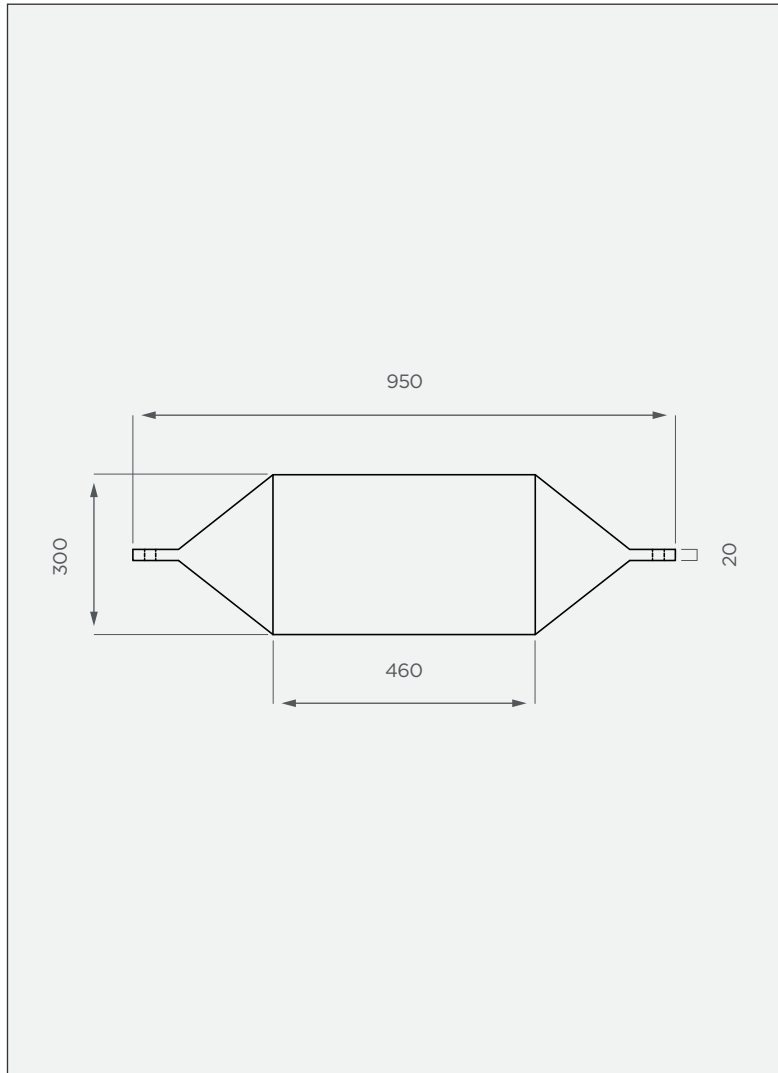

Buoy

This is a non-stock item

SIDE VIEW

TOP VIEW

PRODUCT SPECIFICATIONS

Attachment holes | 20mm

Standard Colours

These colours are available at a 14 calendar day lead time.

Note: Any colours not mentioned above can be custom manufactured at extended lead times.

3-year warranty

- Made with the best quality virgin LLDPE
- UV & corrosion-resistant

All dimensions are in millimeters and scale is not 100% to scale. This drawing is the property of JoJo.