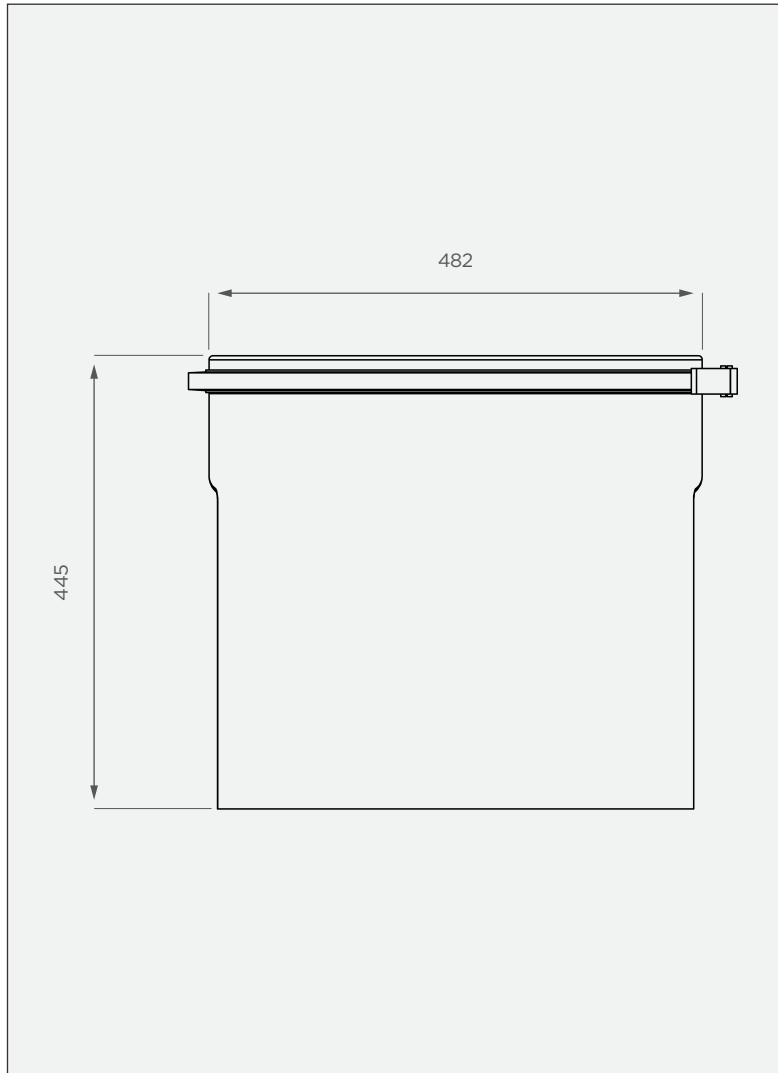

Chemical Toilet **Clip-on-lid Drum**

This is a stock item in Black

SIDE VIEW

TOP VIEW

Standard Colour

This colour is available at a 7 calendar day lead time.

1-year warranty

- Made with recycled LLDPE
- Corrosion-resistant

All dimensions are in millimeters and scale is not 100% to scale. This drawing is the property of JoJo.