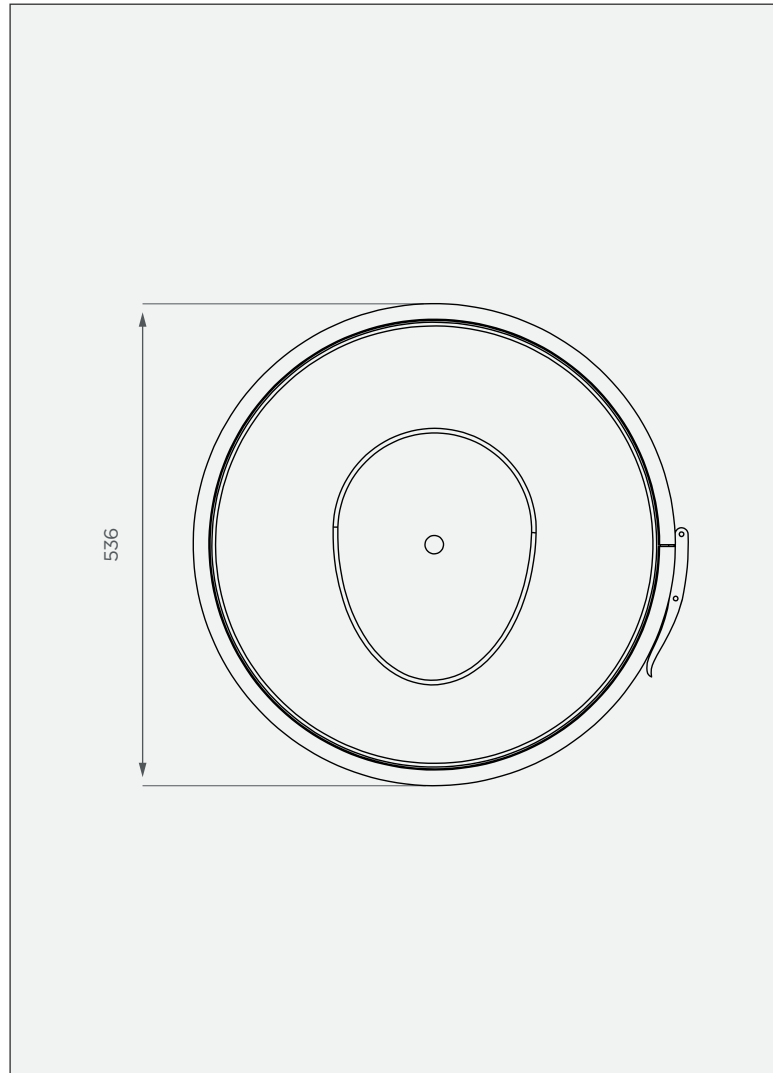

Chemical Toilet **Clip-on-lid Drum**

This is a stock item in Black

SIDE VIEW

TOP VIEW

Standard Colour

This colour is available at a 7 calendar day lead time.

1-year warranty

- Made with recycled LLDPE
- Corrosion-resistant

All dimensions are in millimeters and scale is not 100% to scale. This drawing is the property of JoJo.