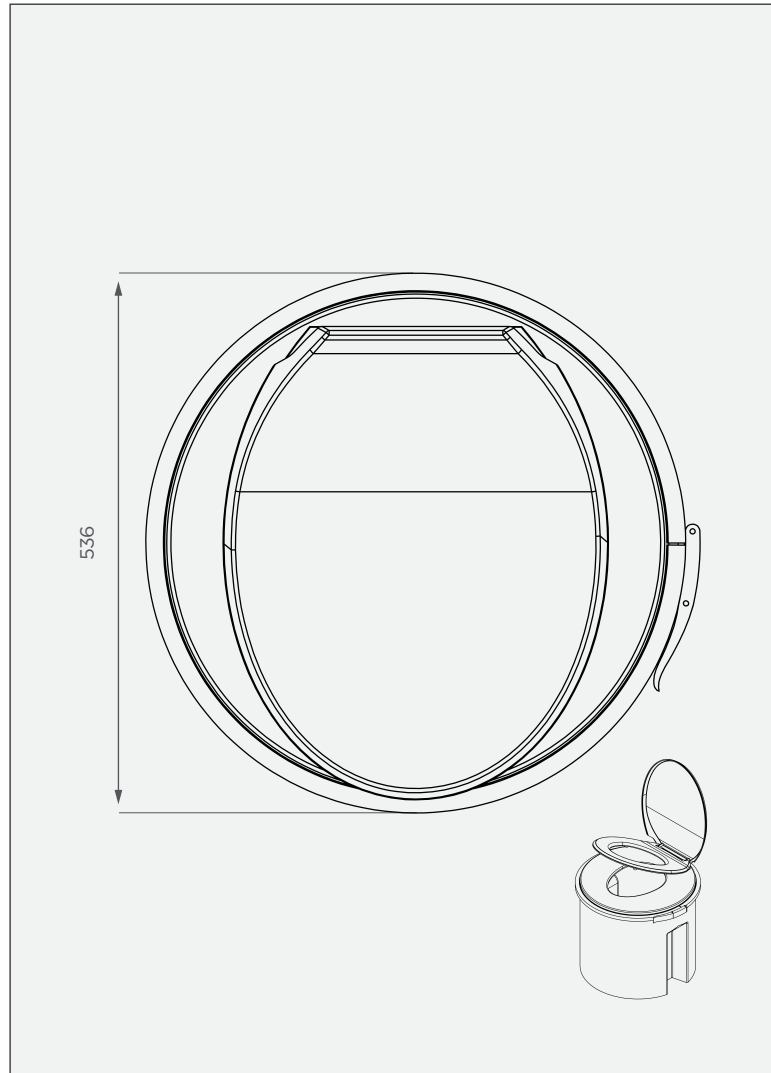

Chemical Toilet **Clip-on-seat Drum**

This is a stock item in Black

SIDE VIEW

TOP VIEW

Standard Colour

This colour is available at a 7 calendar day lead time.

1-year warranty

- Made with recycled LLDPE
- Corrosion-resistant

All dimensions are in millimeters and scale is not 100% to scale. This drawing is the property of JoJo.