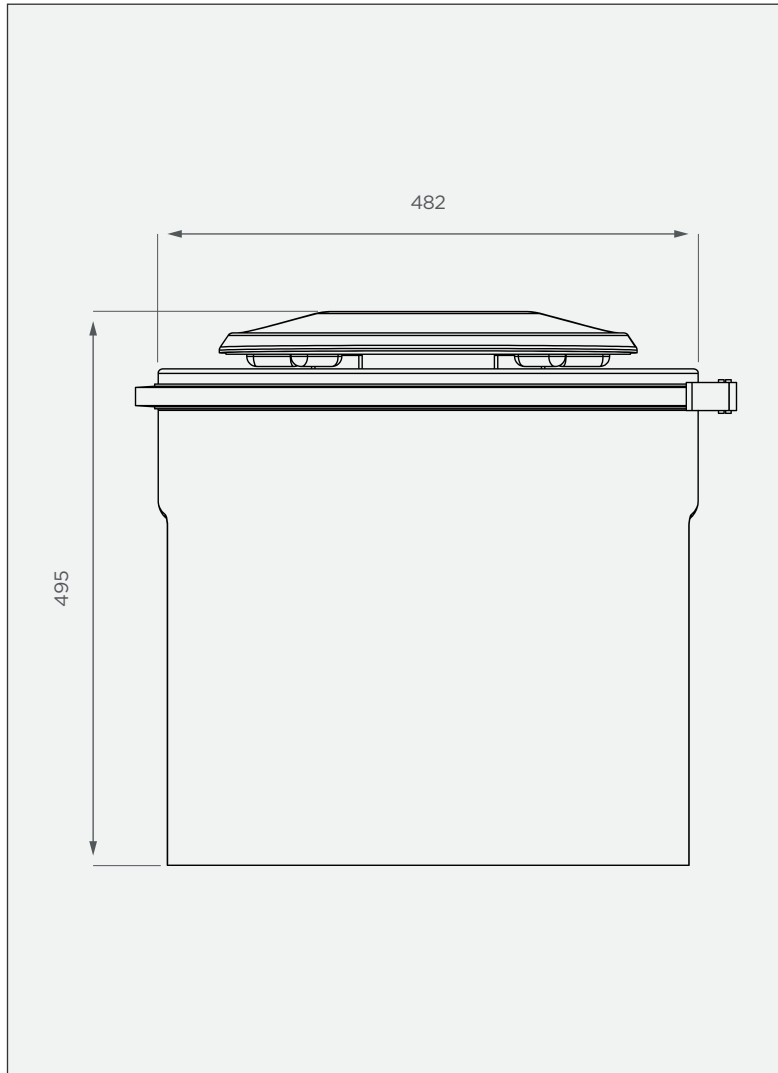

Chemical Toilet **Clip-on-seat Drum**

This is a stock item in Black

SIDE VIEW

TOP VIEW

Standard Colour

This colour is available at a 7 calendar day lead time.

1-year warranty

- Made with recycled LLDPE
- Corrosion-resistant

All dimensions are in millimeters and scale is not 100% to scale. This drawing is the property of JoJo.