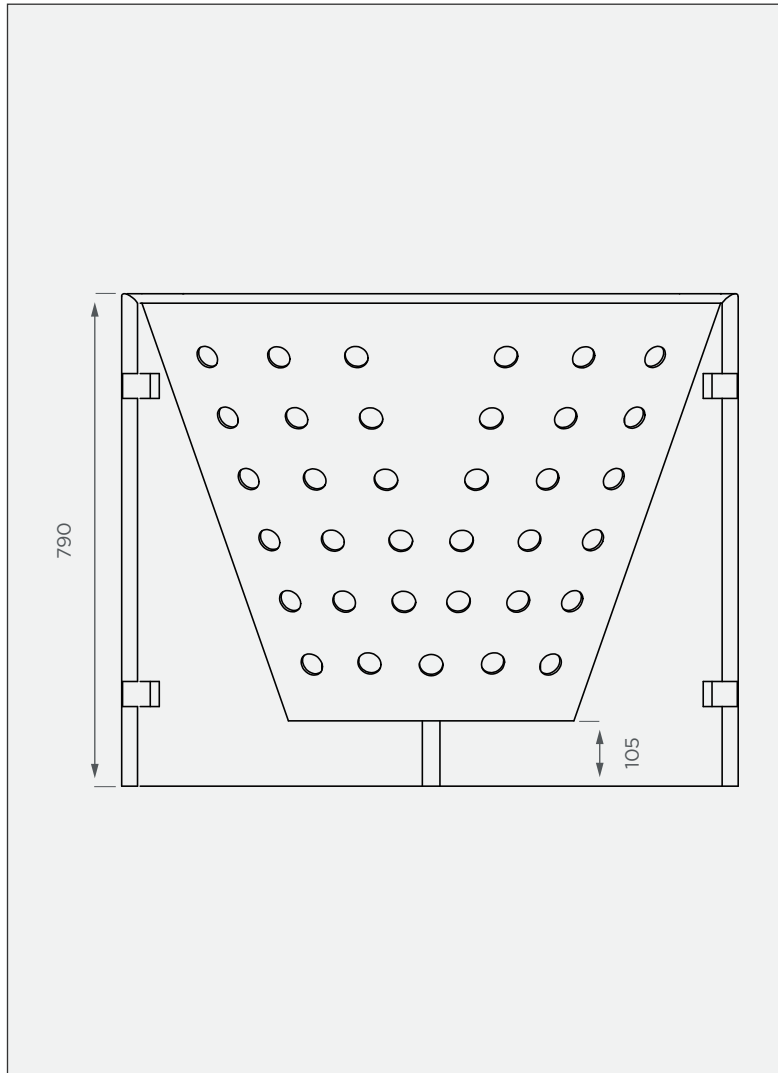

Haysaver

This is a non-stock item in Black

FRONT VIEW

TOP VIEW

Standard Colour

This colour is available at a 14 calendar day lead time.

Note: Any colours not mentioned above can be custom manufactured at extended lead times.

3-year warranty

- Made with the best food-grade, quality virgin LLDPE
- UV & corrosion-resistant
- BPA-free

All dimensions are in millimeters and scale is not 100% to scale. This drawing is the property of JoJo.