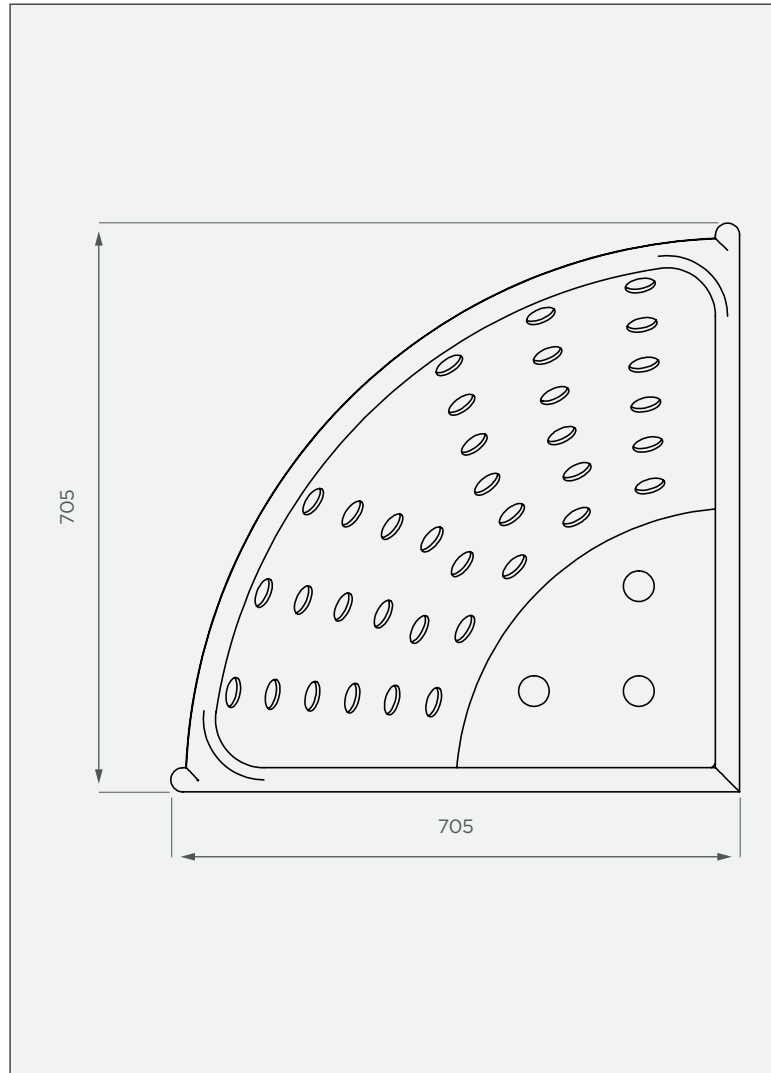

Haysaver

This is a non-stock item in Black

FRONT VIEW

TOP VIEW

Standard Colour

This colour is available at a 14 calendar day lead time.

Note: Any colours not mentioned above can be custom manufactured at extended lead times.

3-year warranty

- Made with the best food-grade, quality virgin LLDPE
- UV & corrosion-resistant
- BPA-free

All dimensions are in millimeters and scale is not 100% to scale. This drawing is the property of JoJo.