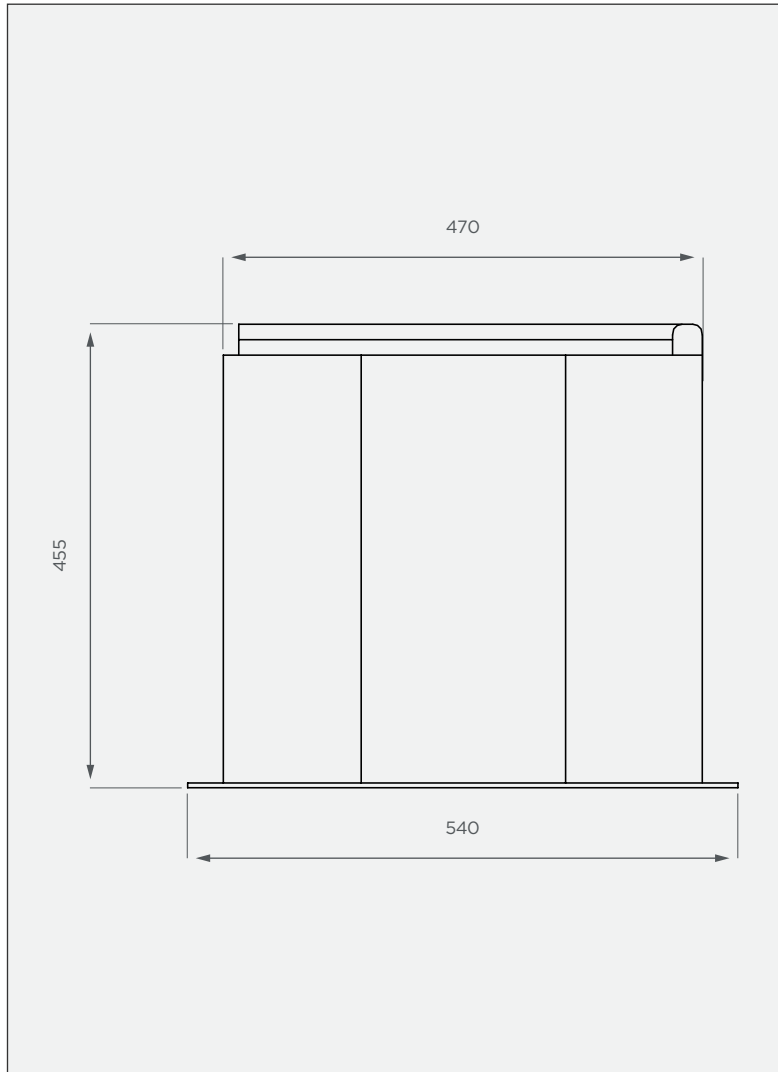

Omega Pit Pedestal

This is a stock item in Black

SIDE VIEW

TOP VIEW

PRODUCT SPECIFICATIONS

- complete with [Toilet seat and lid](#)

Standard Colour

This colour is available at a 7 calendar day lead time.

1-year warranty

- Made with recycled LLDPE
- Corrosion-resistant

All dimensions are in millimeters and scale is not 100% to scale. This drawing is the property of JoJo.