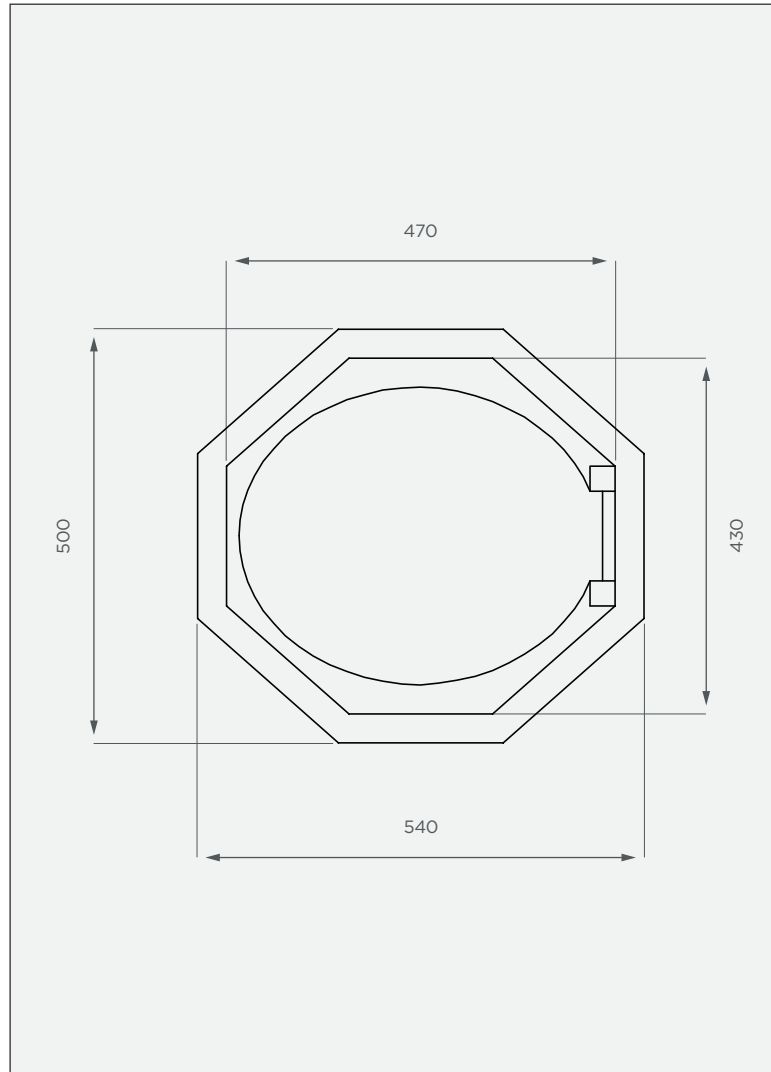

Omega Pit Pedestal

This is a stock item in Black

SIDE VIEW

TOP VIEW

PRODUCT SPECIFICATIONS

- complete with [Toilet seat and lid](#)

Standard Colour

This colour is available at a 7 calendar day lead time.

1-year warranty

- Made with recycled LLDPE
- Corrosion-resistant

All dimensions are in millimeters and scale is not 100% to scale. This drawing is the property of JoJo.