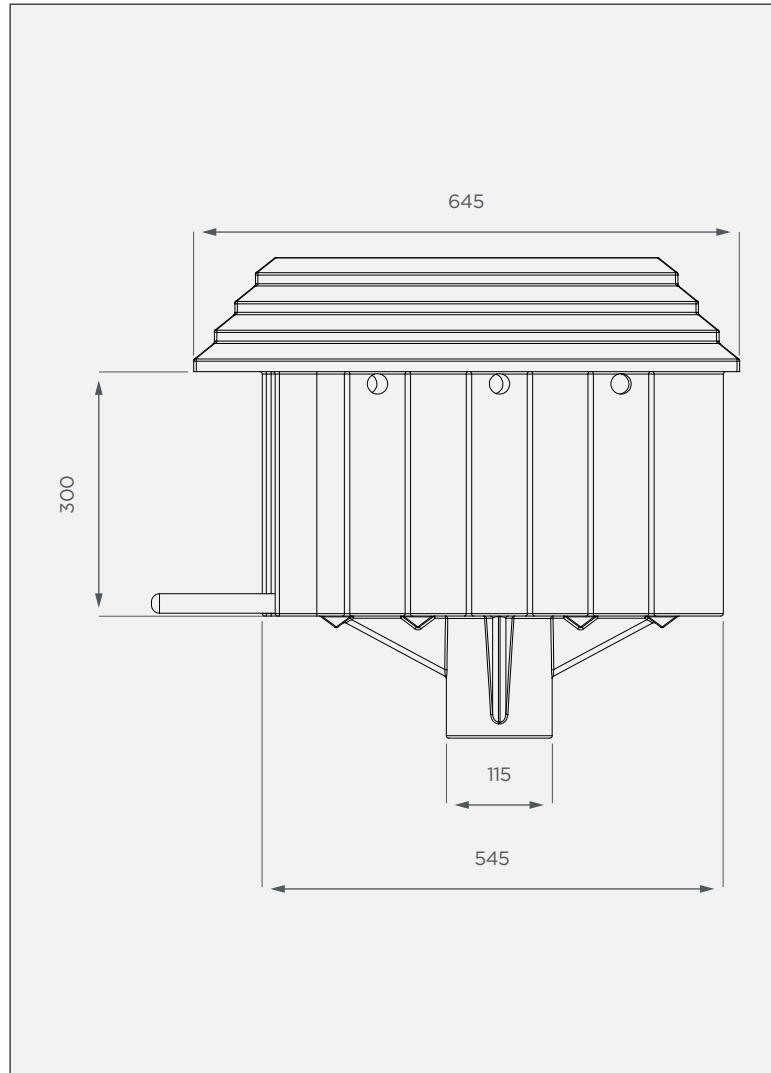

SIDE VIEW

Standard Colours

Stock items are subject to a 7 calendar day lead time.

Alternative Colours

These colours are available at a 14 calendar day lead time.

Note: Any colours not mentioned above can be custom manufactured at extended lead times.

3-year warranty

- Made with the best quality LLDPE
- UV-resistant
- Lightweight
- Durable

All dimensions are in millimeters and scale is not 100% to scale. This drawing is the property of JoJo.