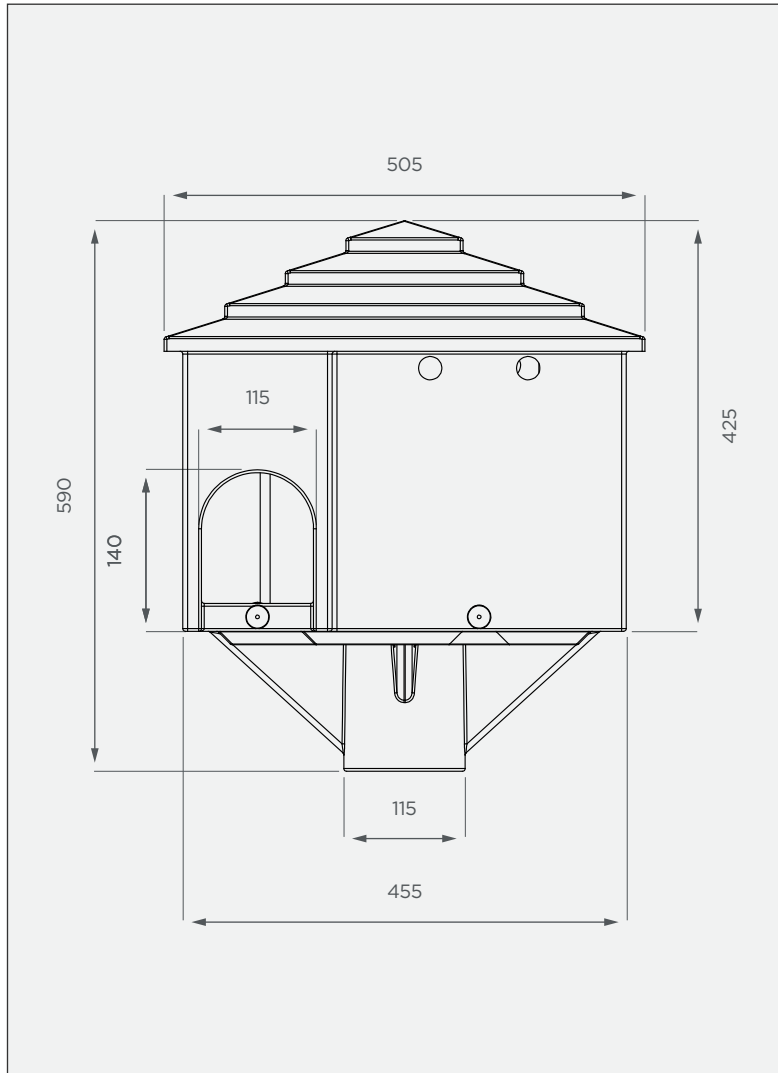

Owl House

This is a stock item in specific colours

FRONT VIEW

SIDE VIEW

Standard Colours

Stock items are subject to a 7 calendar day lead time.

Alternative Colours

These colours are available at a 14 calendar day lead time.

Note: Any colours not mentioned above can be custom manufactured at extended lead times.

3-year warranty

- Made with the best quality LLDPE
- UV-resistant
- Lightweight
- Durable

All dimensions are in millimeters and scale is not 100% to scale. This drawing is the property of JoJo.