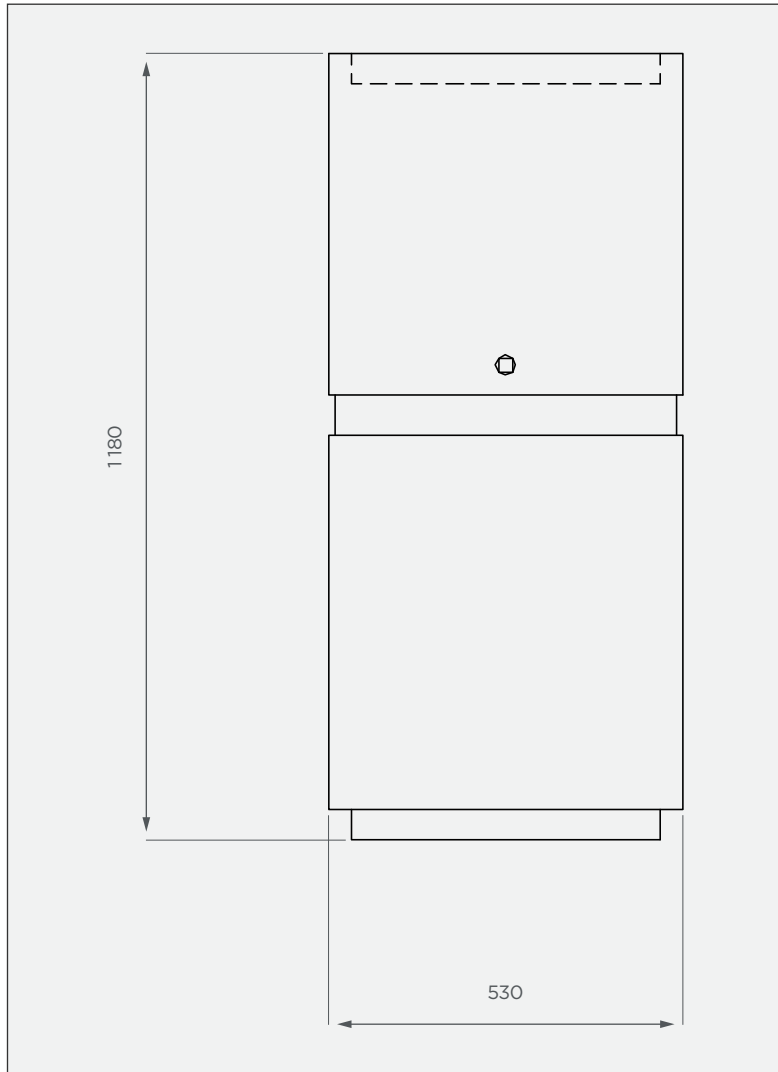

Middle Cone - Raft Float

This is a non-stock item in Royal Blue

FRONT VIEW

TOP VIEW

Standard Colour

This colour is available at a 14 calendar day lead time.

Note: Any colours not mentioned above can be custom manufactured at extended lead times.

3-year warranty

- Made with the best quality virgin LLDPE
- UV & corrosion-resistant

All dimensions are in millimeters and scale is not 100% to scale. This drawing is the property of JoJo.