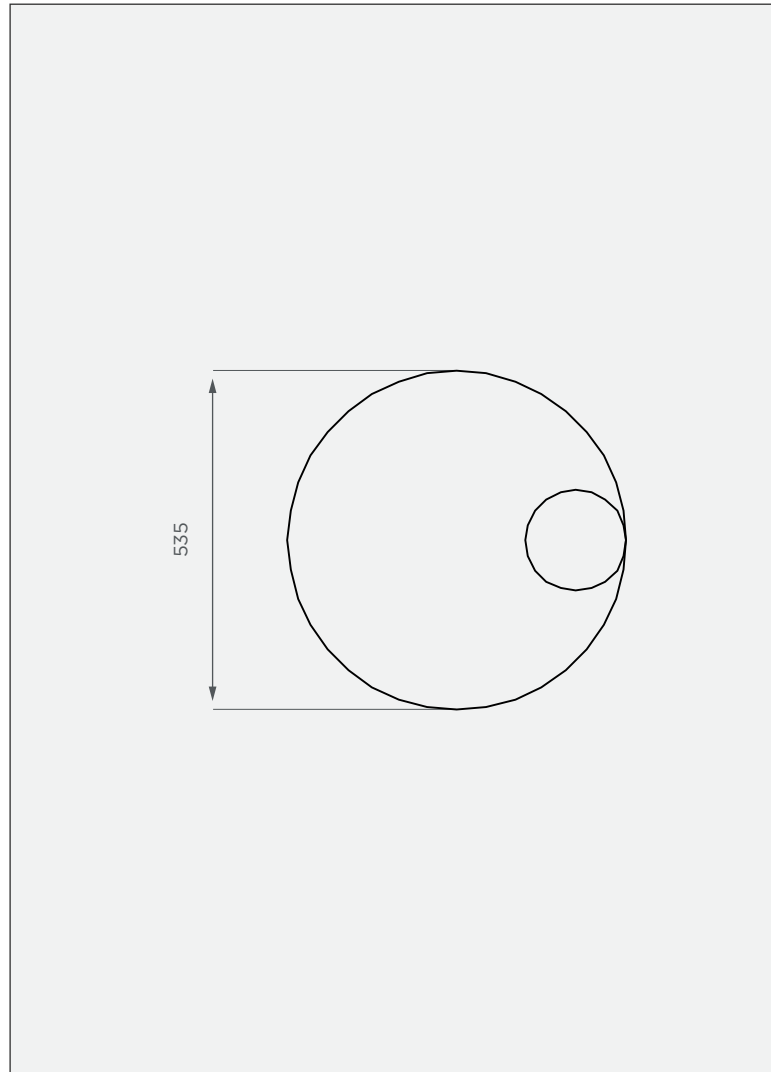

Nose Cone - Raft Float

This is a non-stock item in Royal Blue

FRONT VIEW

TOP VIEW

Standard Colour

This colour is available at a 14 calendar day lead time.

Note: Any colours not mentioned above can be custom manufactured at extended lead times.

3-year warranty

- Made with the best quality virgin LLDPE
- UV & corrosion-resistant

All dimensions are in millimeters and scale is not 100% to scale. This drawing is the property of JoJo.