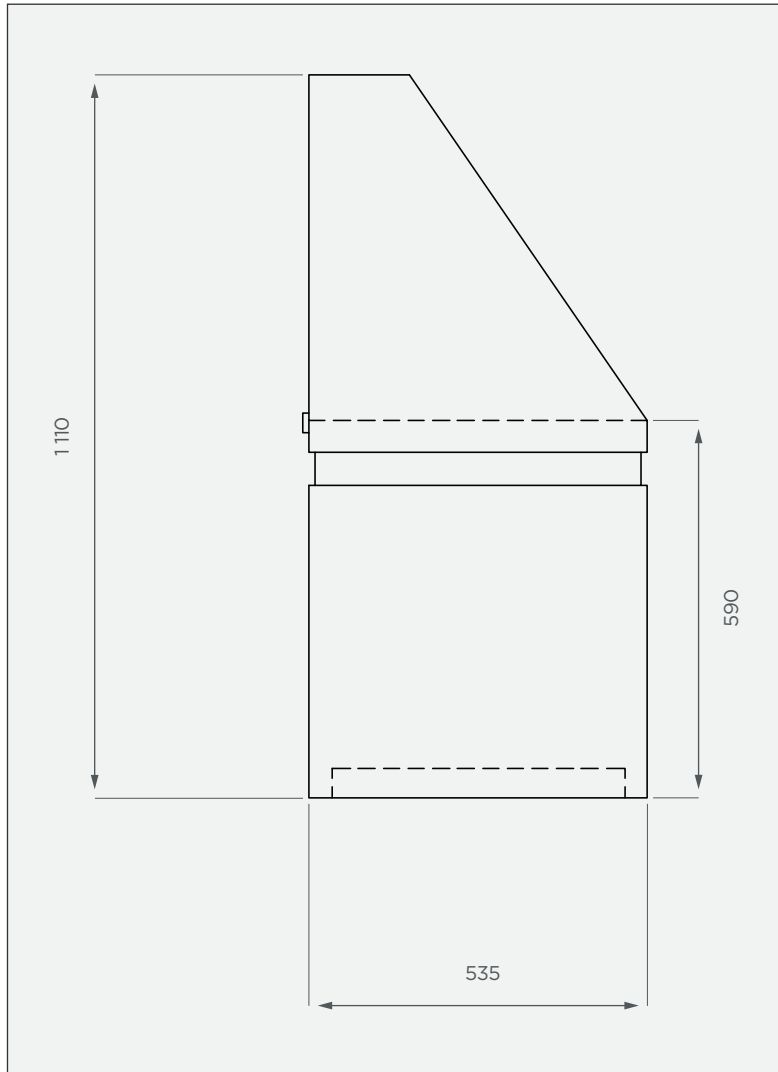

Nose Cone - Raft Float

This is a non-stock item in Royal Blue

FRONT VIEW

TOP VIEW

Standard Colour

This colour is available at a 14 calendar day lead time.

Note: Any colours not mentioned above can be custom manufactured at extended lead times.

3-year warranty

- Made with the best quality virgin LLDPE
- UV & corrosion-resistant

All dimensions are in millimeters and scale is not 100% to scale. This drawing is the property of JoJo.