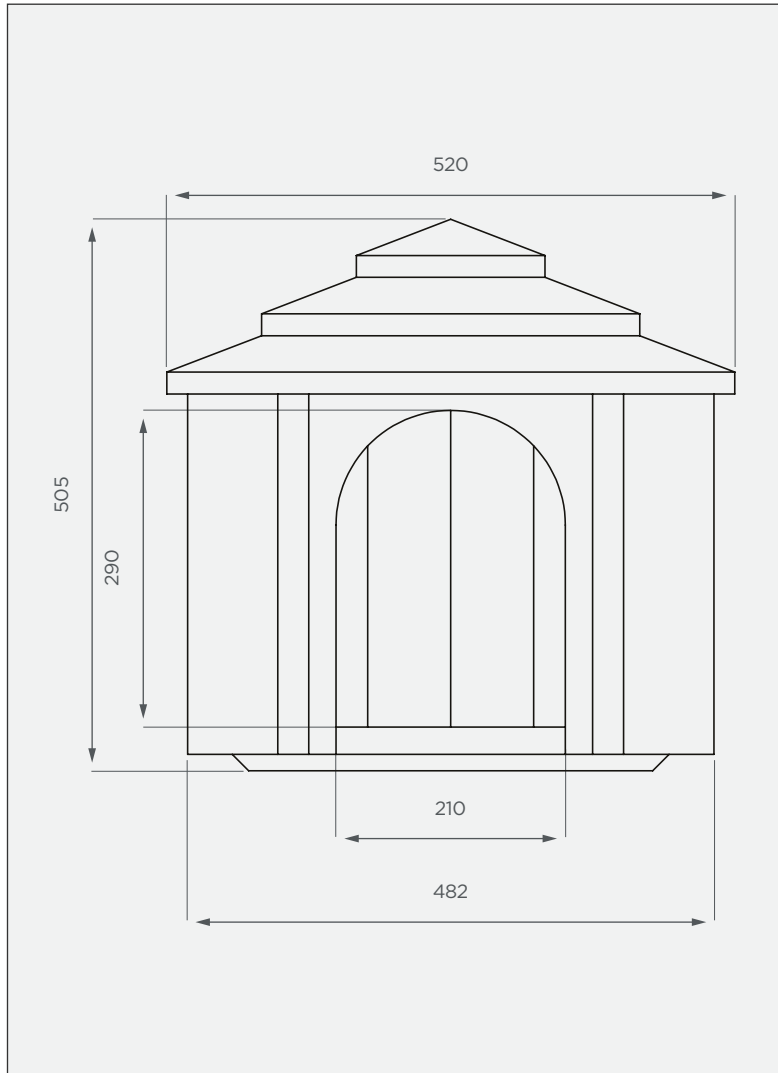

Small Dog Kennel

This is a stock item in specific colours

FRONT VIEW

SIDE VIEW

Standard Colours

Stock items are subject to a 7 calendar day lead time.

Alternative Colours

These colours are available at a 14 calendar day lead time.

Note: Any colours not mentioned above can be custom manufactured at extended lead times.

3-year warranty

- Made with the best quality LLDPE
- UV-resistant
- Lightweight
- Durable

All dimensions are in millimeters and scale is not 100% to scale. This drawing is the property of JoJo.