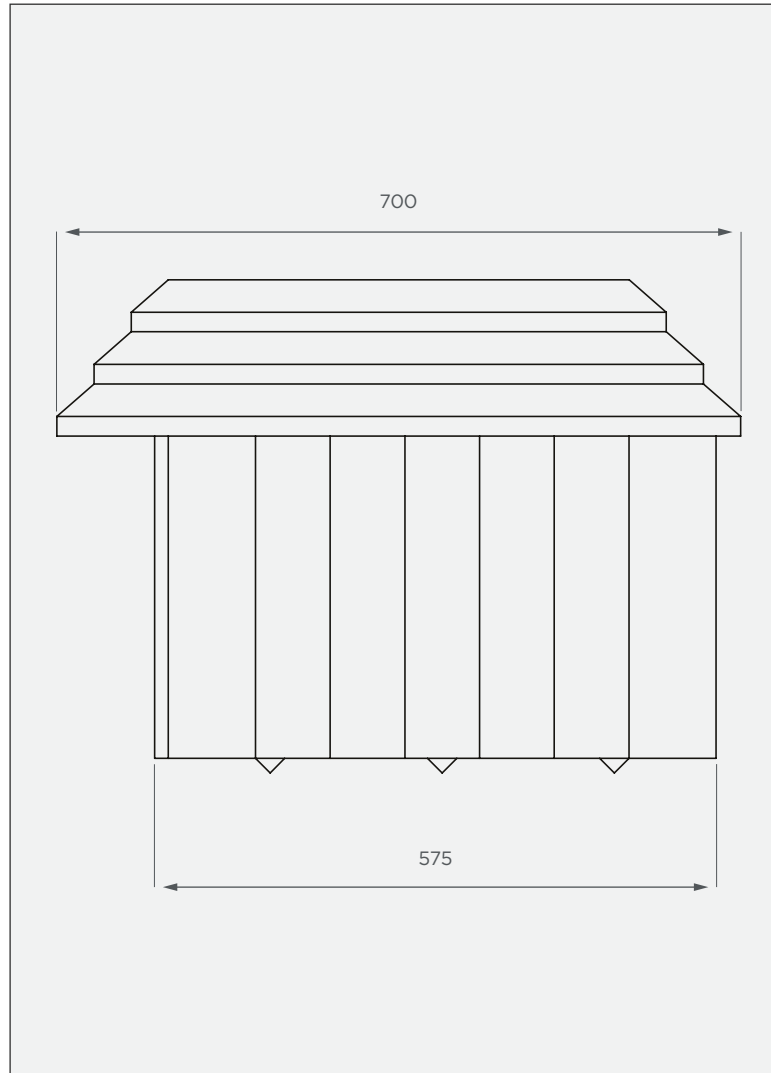

SIDE VIEW

Standard Colours

Stock items are subject to a 7 calendar day lead time.

Alternative Colours

These colours are available at a 14 calendar day lead time.

Note: Any colours not mentioned above can be custom manufactured at extended lead times.

3-year warranty

- Made with the best quality LLDPE
- UV-resistant
- Lightweight
- Durable

All dimensions are in millimeters and scale is not 100% to scale. This drawing is the property of JoJo.