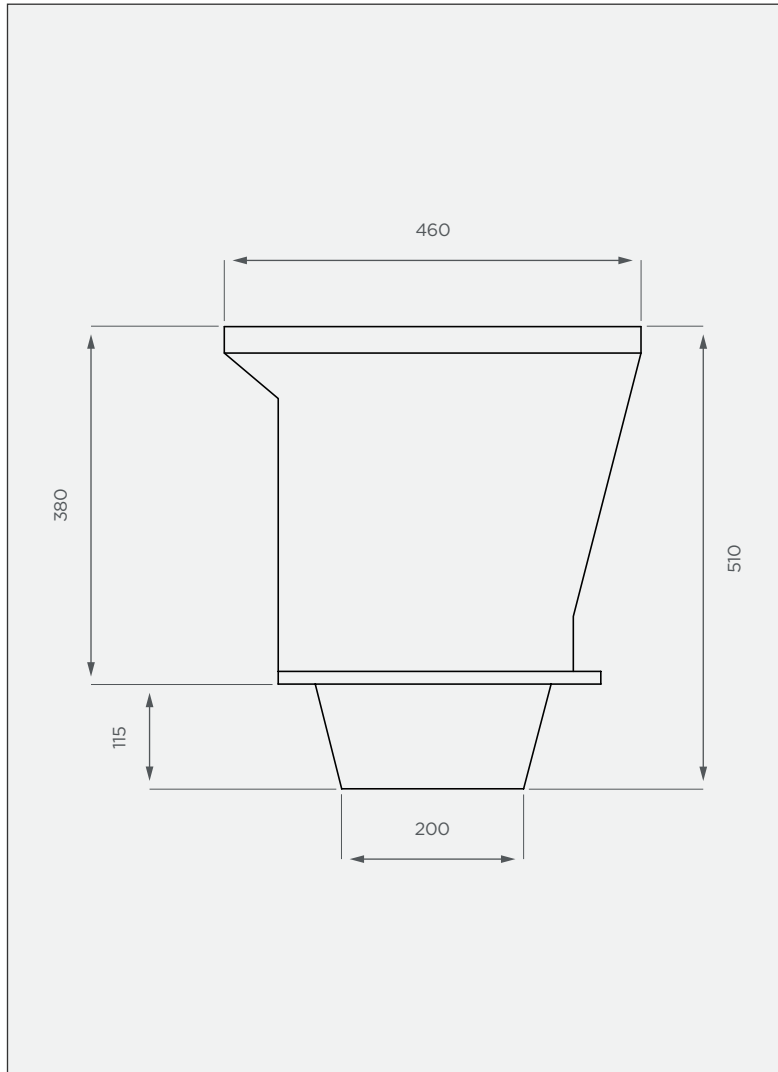

VIP 200 Pit Pedestal

This is a stock item in Black

SIDE VIEW

TOP VIEW

PRODUCT SPECIFICATIONS

- not included

Toilet seat and lid (these need to be ordered separately)

Standard Colour

This colour is available at a 7 calendar day lead time.

1-year warranty

- Made with recycled LLDPE
- Corrosion-resistant

All dimensions are in millimeters and scale is not 100% to scale. This drawing is the property of JoJo.