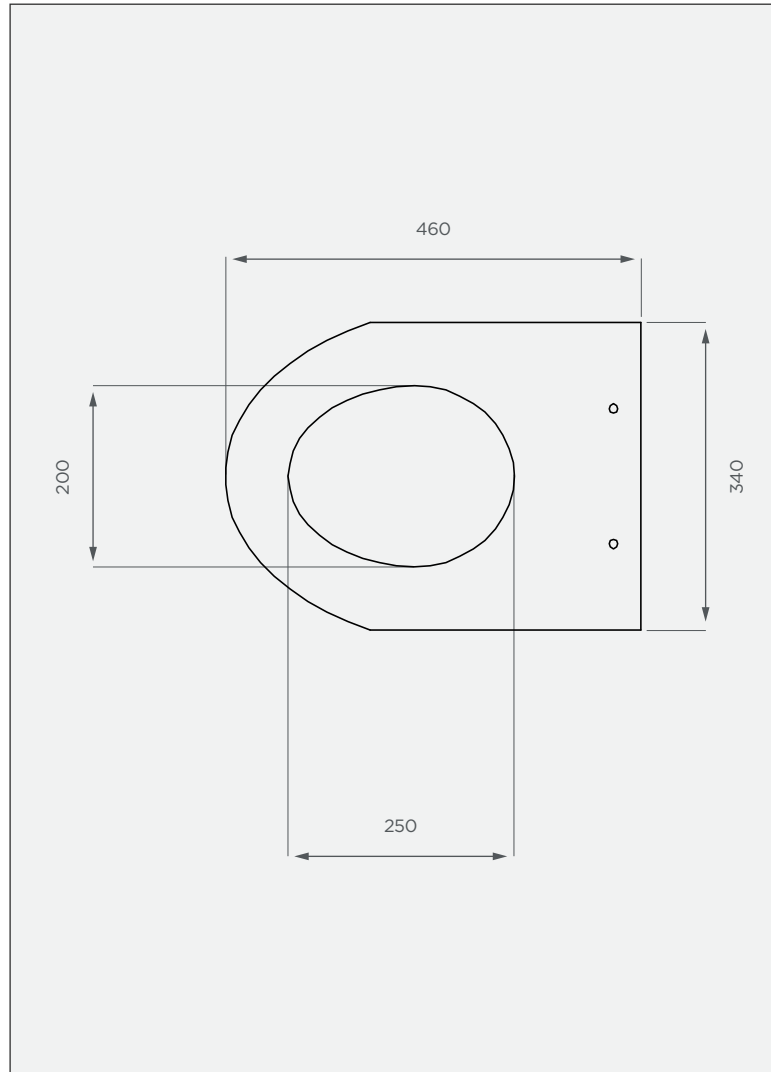

VIP 200 Pit Pedestal

This is a stock item in Black

SIDE VIEW

TOP VIEW

PRODUCT SPECIFICATIONS

- not included

Toilet seat and lid (these need to be ordered separately)

Standard Colour

This colour is available at a 7 calendar day lead time.

1-year warranty

- Made with recycled LLDPE
- Corrosion-resistant

All dimensions are in millimeters and scale is not 100% to scale. This drawing is the property of JoJo.