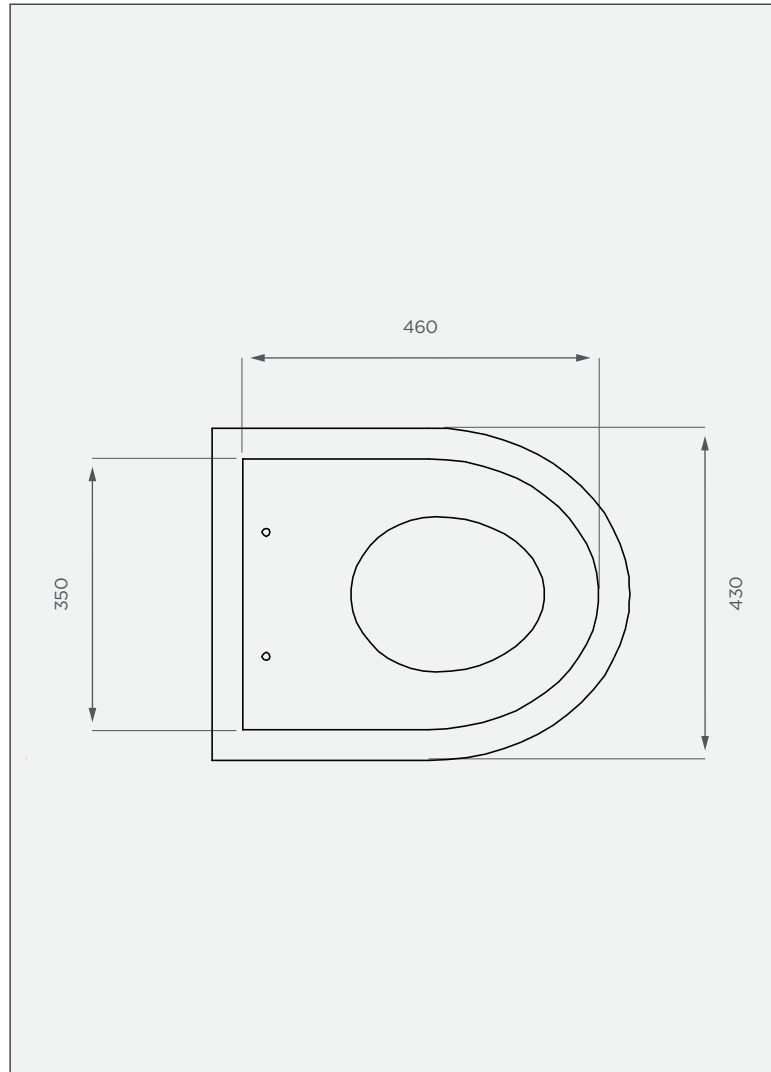

VIP 450 Pit Pedestal

This is a stock item in Black

SIDE VIEW

TOP VIEW

PRODUCT SPECIFICATIONS

- not included

Toilet seat and lid (these need to be ordered separately)

Standard Colour

This colour is available at a 7 calendar day lead time.

1-year warranty

- Made with recycled LLDPE
- Corrosion-resistant

All dimensions are in millimeters and scale is not 100% to scale. This drawing is the property of JoJo.