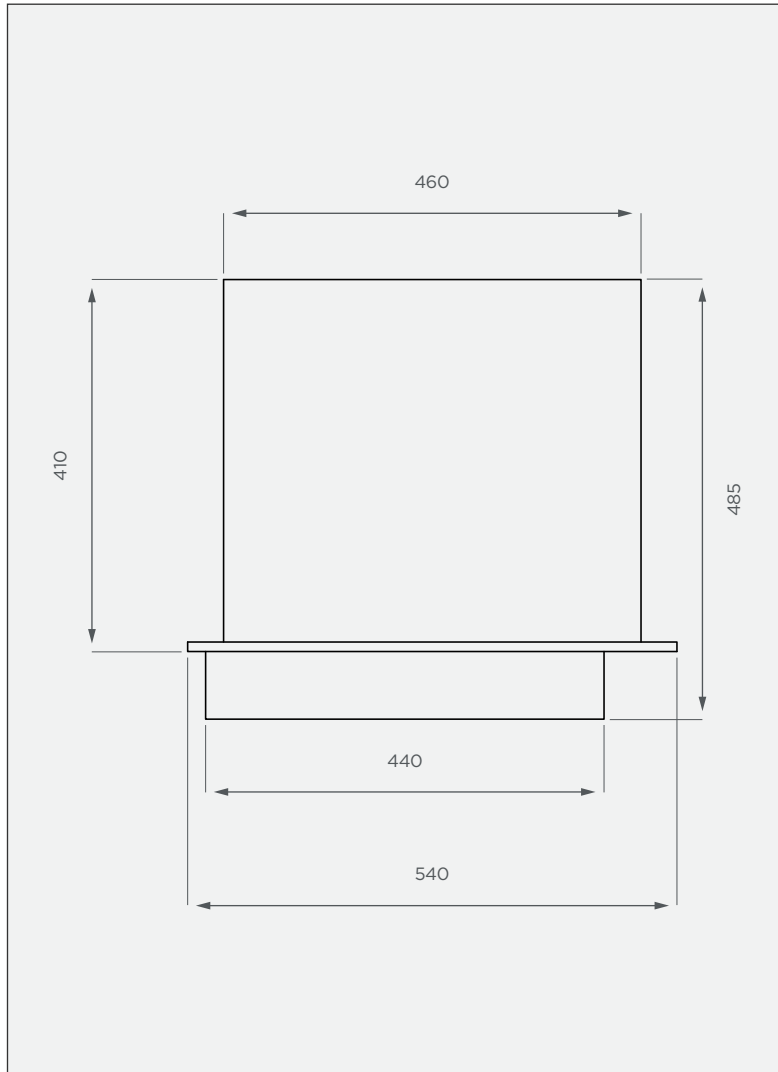

VIP 450 Pit Pedestal

This is a stock item in Black

SIDE VIEW

TOP VIEW

PRODUCT SPECIFICATIONS

- not included

Toilet seat and lid (these need to be ordered separately)

Standard Colour

This colour is available at a 7 calendar day lead time.

1-year warranty

- Made with recycled LLDPE
- Corrosion-resistant

All dimensions are in millimeters and scale is not 100% to scale. This drawing is the property of JoJo.