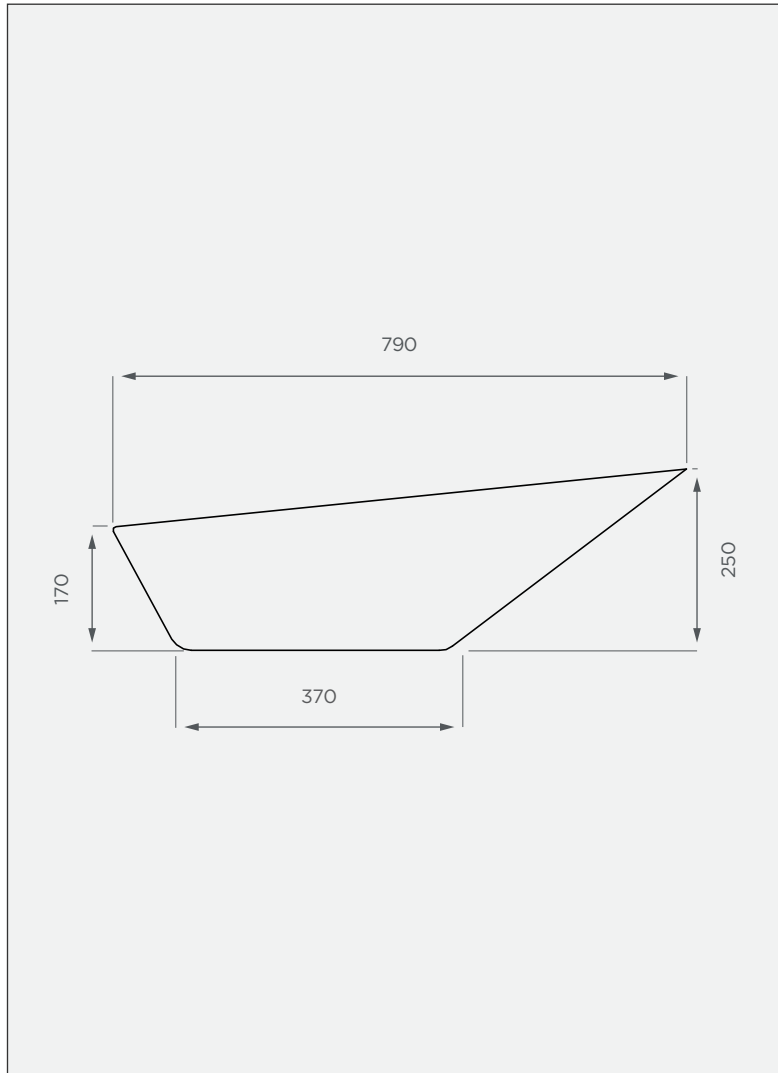

Wheelbarrow Liner

This is a non-stock item in JoJo Green

SIDE VIEW

TOP VIEW

Standard Colour

This colour is available at a 14 calendar day lead time.

Note: Any colours not mentioned above can be custom manufactured at extended lead times.

1-year warranty

- Made with the best quality virgin LLDPE
- UV & corrosion-resistant

All dimensions are in millimeters and scale is not 100% to scale. This drawing is the property of JoJo.