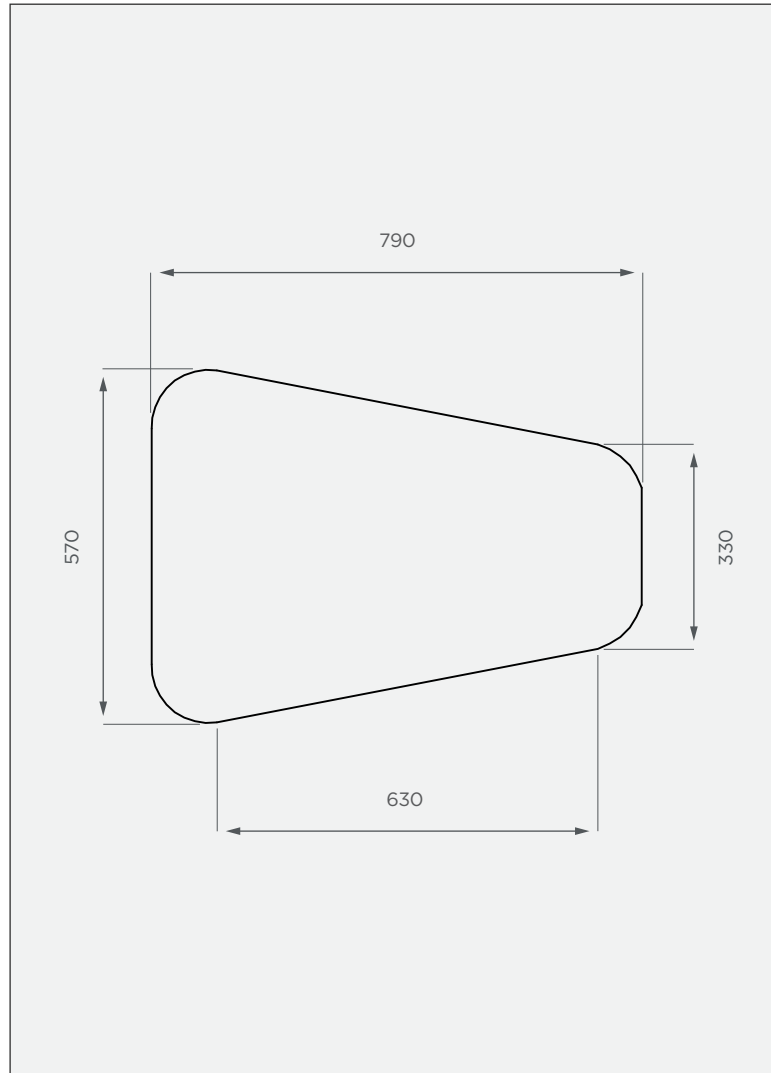

Wheelbarrow Liner

This is a non-stock item in JoJo Green

SIDE VIEW

TOP VIEW

Standard Colour

This colour is available at a 14 calendar day lead time.

Note: Any colours not mentioned above can be custom manufactured at extended lead times.

1-year warranty

- Made with the best quality virgin LLDPE
- UV & corrosion-resistant

All dimensions are in millimeters and scale is not 100% to scale. This drawing is the property of JoJo.