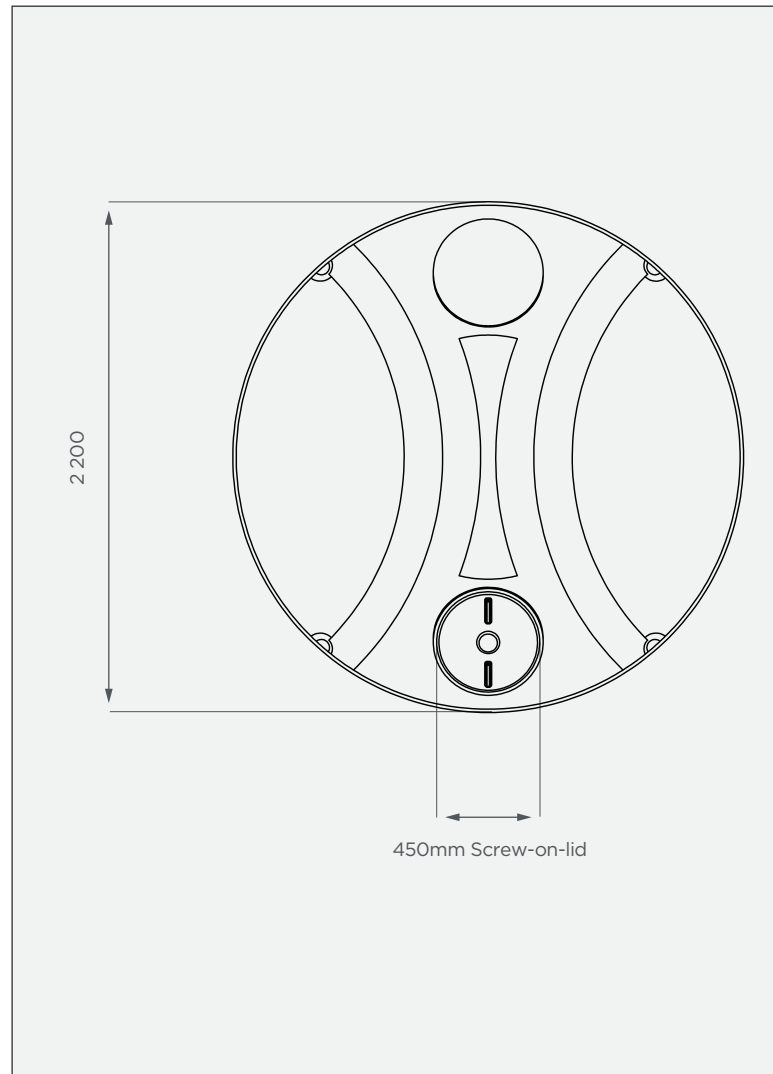

10 000 lt Vertical Heavy Tank

This is a stock item in Natural White

FRONT VIEW

TOP VIEW

PRODUCT SPECIFICATIONS

Chemical/Heavy	SG 1.6
Outlet	50mm connector
Lid	450mm

Standard Colour

This colour is available at a 7 calendar day lead time.

Alternative Colours

These colours are available at a 14 calendar day lead time.

10-year warranty

- Made with the best quality virgin LLDPE
- UV & chemical-resistant

All dimensions are in millimeters and scale is not 100% to scale. This drawing is the property of JoJo.