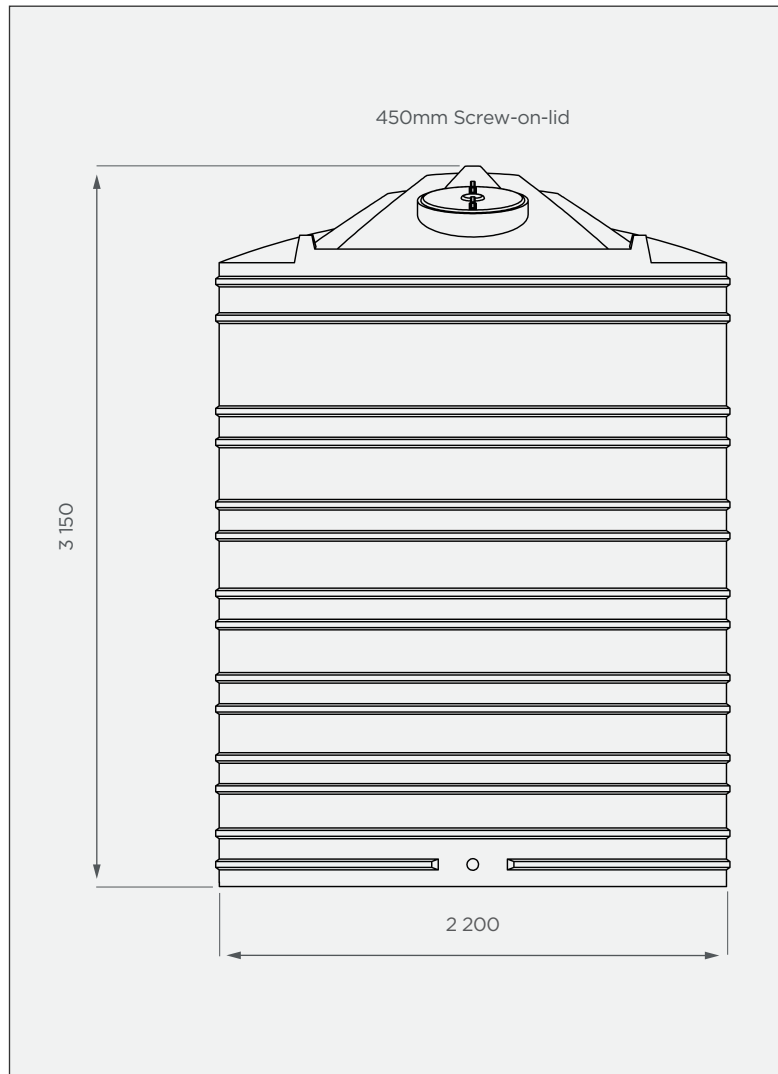

10 000 lt Vertical Heavy Tank

This is a stock item in Natural White

FRONT VIEW

TOP VIEW

PRODUCT SPECIFICATIONS

Chemical/Heavy	SG 1.6
Outlet	50mm connector
Lid	450mm

Standard Colour

This colour is available at a 7 calendar day lead time.

Alternative Colours

These colours are available at a 14 calendar day lead time.

10-year warranty

- Made with the best quality virgin LLDPE
- UV & chemical-resistant

All dimensions are in millimeters and scale is not 100% to scale. This drawing is the property of JoJo.