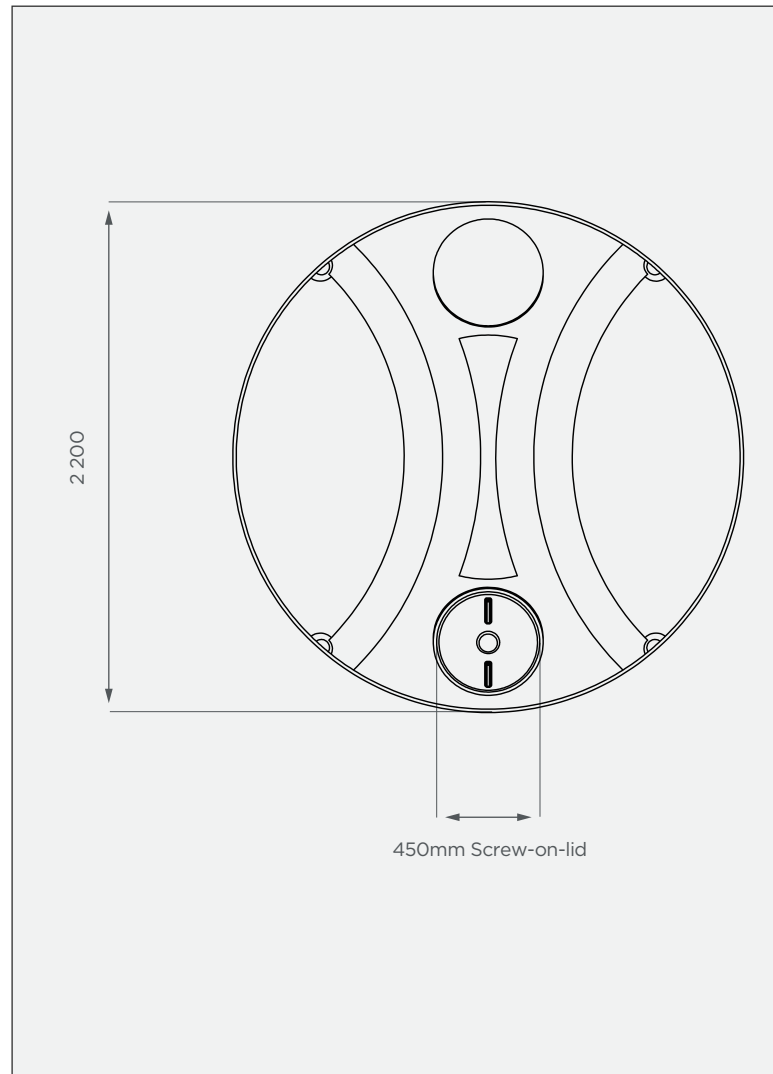

10 000 lt Vertical Medium Tank

This is a stock item in Natural White

FRONT VIEW

TOP VIEW

PRODUCT SPECIFICATIONS

Chemical/Medium	SG 1.4
Outlet	50mm connector
Lid	450mm

Standard Colour

This colour is available at a 7 calendar day lead time.

Alternative Colours

These colours are available at a 14 calendar day lead time.

10-year warranty

- Made with the best quality virgin LLDPE
- UV & chemical-resistant

All dimensions are in millimeters and scale is not 100% to scale. This drawing is the property of JoJo.