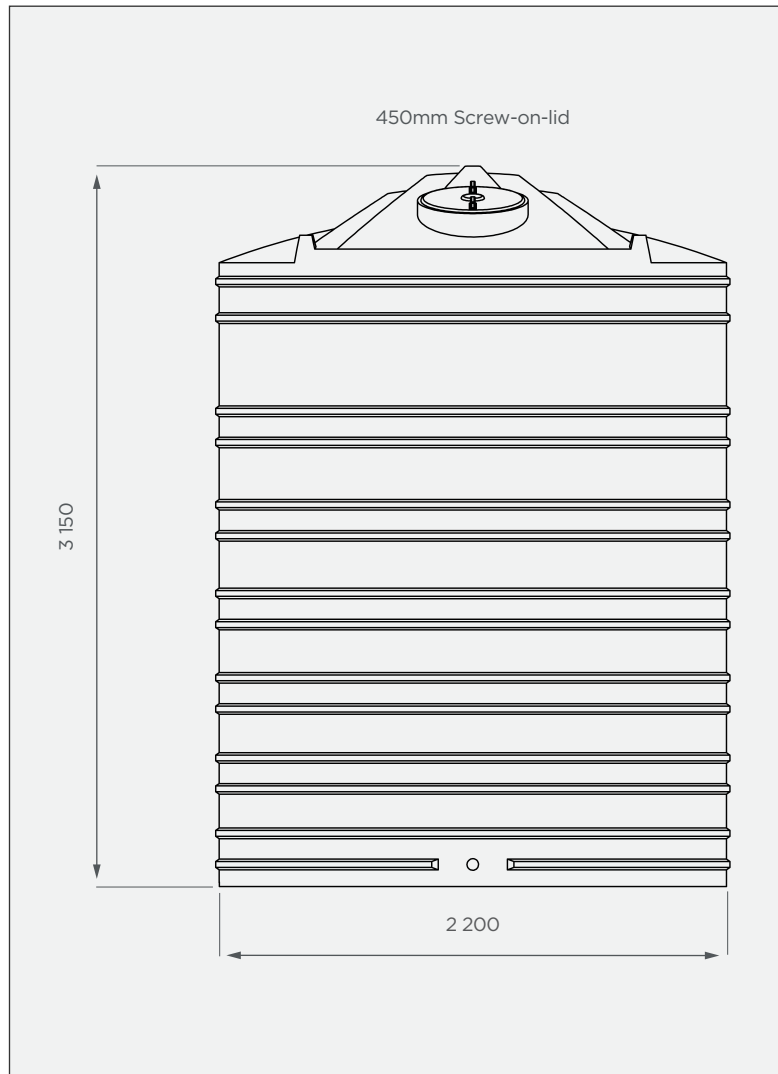

10 000 lt Vertical Medium Tank

This is a stock item in Natural White

FRONT VIEW

TOP VIEW

PRODUCT SPECIFICATIONS

Chemical/Medium	SG 1.4
Outlet	50mm connector
Lid	450mm

Standard Colour

This colour is available at a 7 calendar day lead time.

Alternative Colours

These colours are available at a 14 calendar day lead time.

10-year warranty

- Made with the best quality virgin LLDPE
- UV & chemical-resistant

All dimensions are in millimeters and scale is not 100% to scale. This drawing is the property of JoJo.