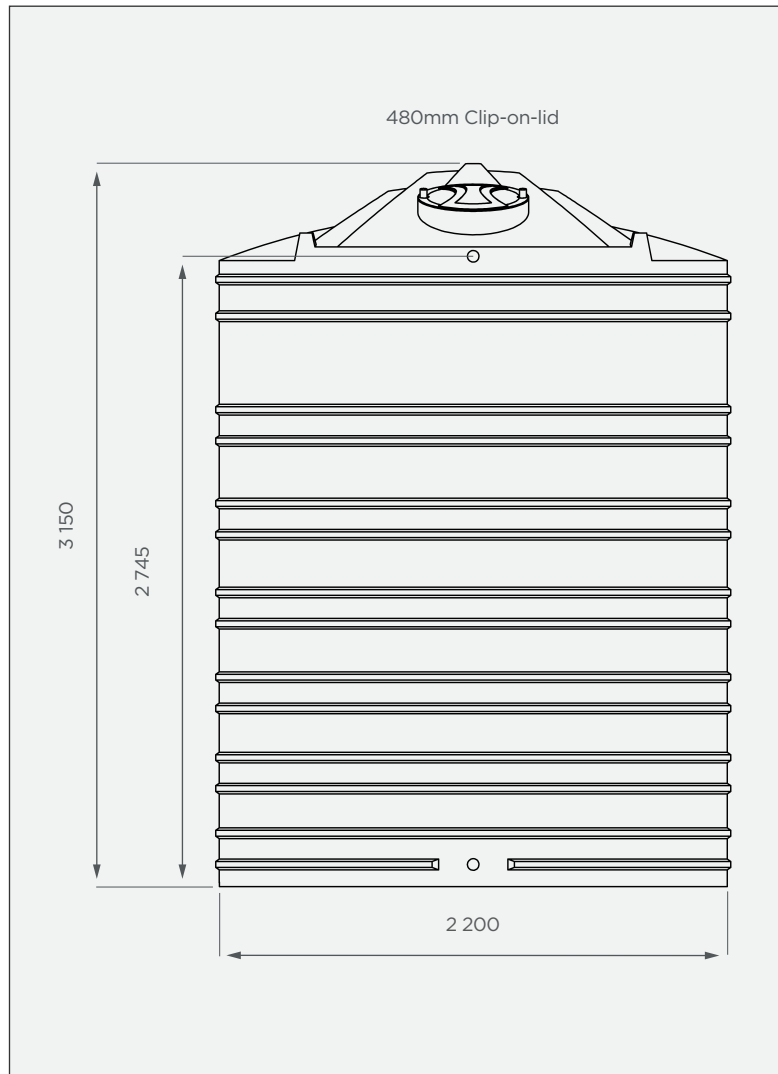

10 000 lt Vertical Water Tank

This is a stock item in specific colours

FRONT VIEW

TOP VIEW

PRODUCT SPECIFICATIONS

Water	SG 1
Inlet	40mm female water fitting
Overflow	40mm female water fitting
Outlet	40mm water fitting
Lid	480mm

10-year warranty

- Made with the best quality virgin LLDPE
- UV-stabilised outer layer
- BPA-free, food-grade layer prevents leaching of harmful chemicals
- Black inner layer prevents algae growth

All dimensions are in millimeters and scale is not 100% to scale. This drawing is the property of JoJo.