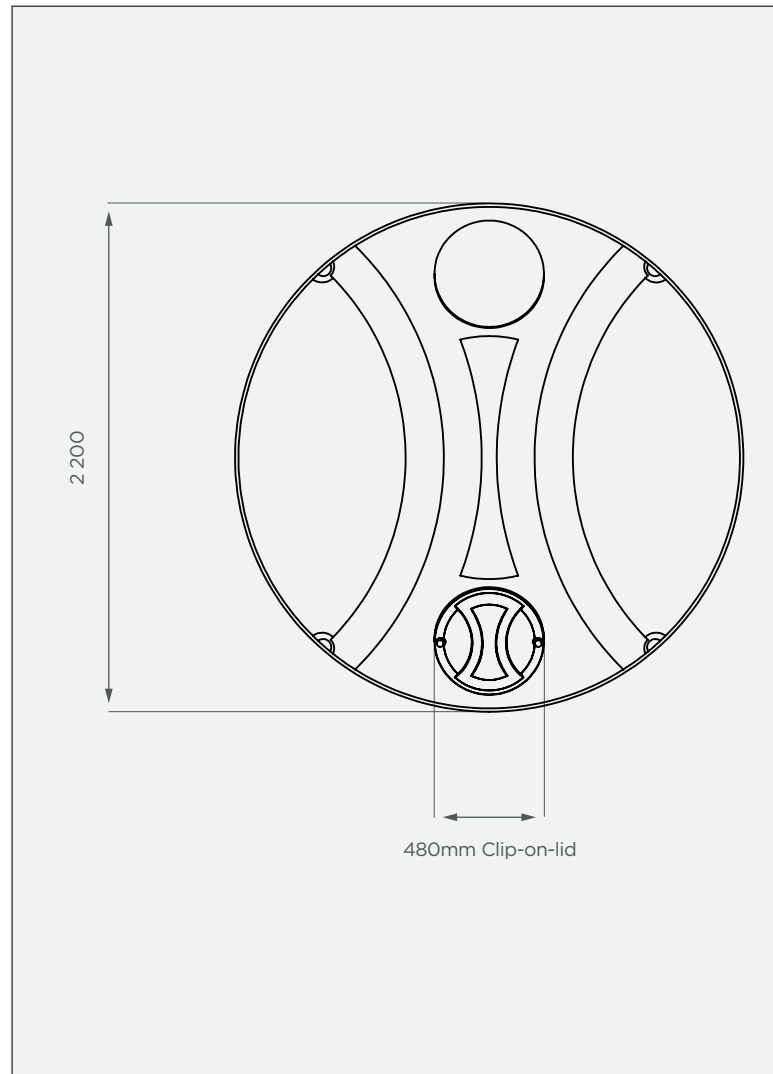

10 000 lt Vertical Water Tank

This is a stock item in specific colours

FRONT VIEW

TOP VIEW

PRODUCT SPECIFICATIONS

Water	SG 1
Inlet	40mm female water fitting
Overflow	40mm female water fitting
Outlet	40mm water fitting
Lid	480mm

10-year warranty

- Made with the best quality virgin LLDPE
- UV-stabilised outer layer
- BPA-free, food-grade layer prevents leaching of harmful chemicals
- Black inner layer prevents algae growth

All dimensions are in millimeters and scale is not 100% to scale. This drawing is the property of JoJo.