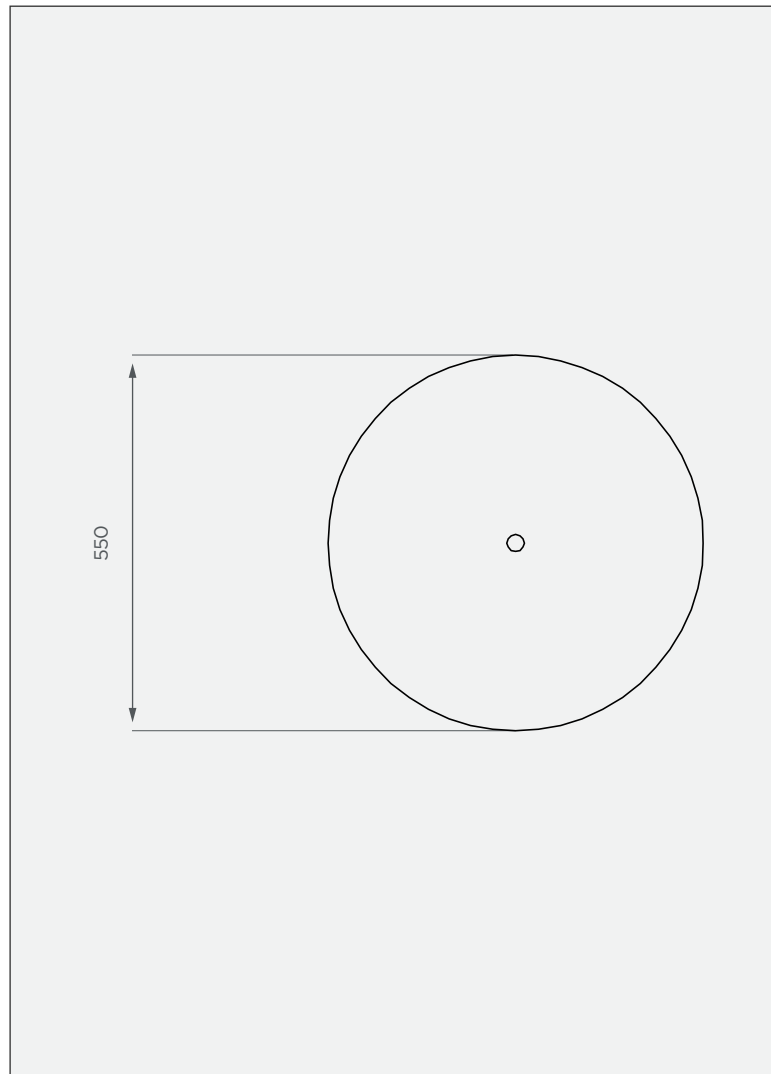

200 It Baby Silo Medium Tank

This is a non-stock item in Natural White

FRONT VIEW

TOP VIEW

PRODUCT SPECIFICATIONS

Chemical/Medium | [SG 1.4](#)

Standard Colour

This colour is available at a 14 calendar day lead time.

10-year warranty

- Made with the best quality virgin LLDPE
- UV & chemical-resistant

All dimensions are in millimeters and scale is not 100% to scale. This drawing is the property of JoJo.