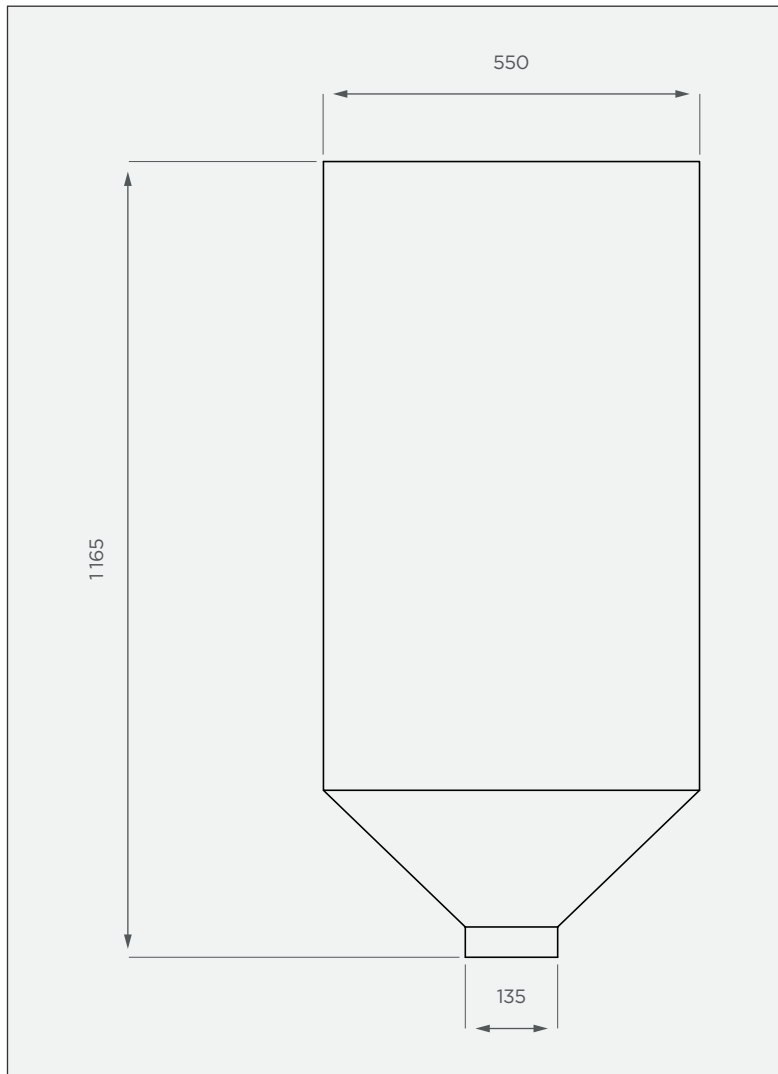

200 It Baby Silo Medium Tank

This is a non-stock item in Natural White

FRONT VIEW

TOP VIEW

PRODUCT SPECIFICATIONS

Chemical/Medium | [SG 1.4](#)

Standard Colour

This colour is available at a 14 calendar day lead time.

10-year warranty

- Made with the best quality virgin LLDPE
- UV & chemical-resistant

All dimensions are in millimeters and scale is not 100% to scale. This drawing is the property of JoJo.