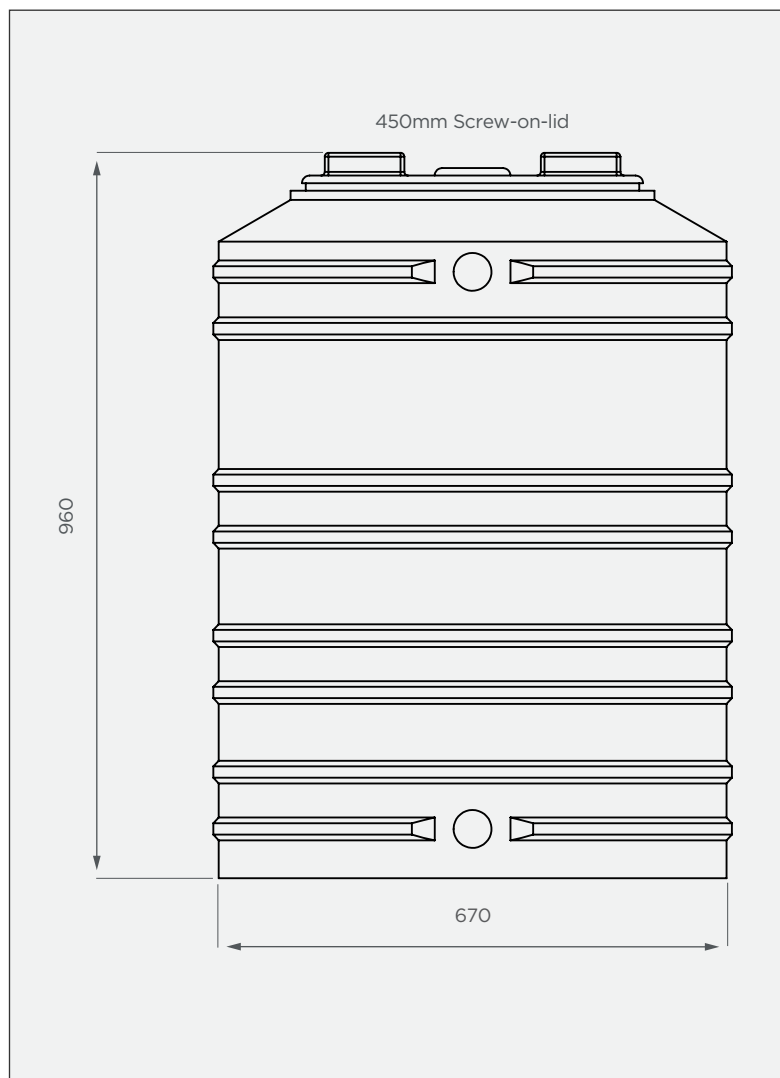

260 lt Vertical Heavy Tank

This is a stock item in Natural White

FRONT VIEW

TOP VIEW

PRODUCT SPECIFICATIONS

Chemical/Heavy	SG 1.6
Outlet	50mm connector
Lid	450mm

Standard Colour

Stock items are subject to a 7 calendar day lead time.

Alternative Colours

These colours are available at a 14 calendar day lead time.

3-year warranty

- Made with the best quality virgin LLDPE
- UV & chemical-resistant

All dimensions are in millimeters and scale is not 100% to scale. This drawing is the property of JoJo.