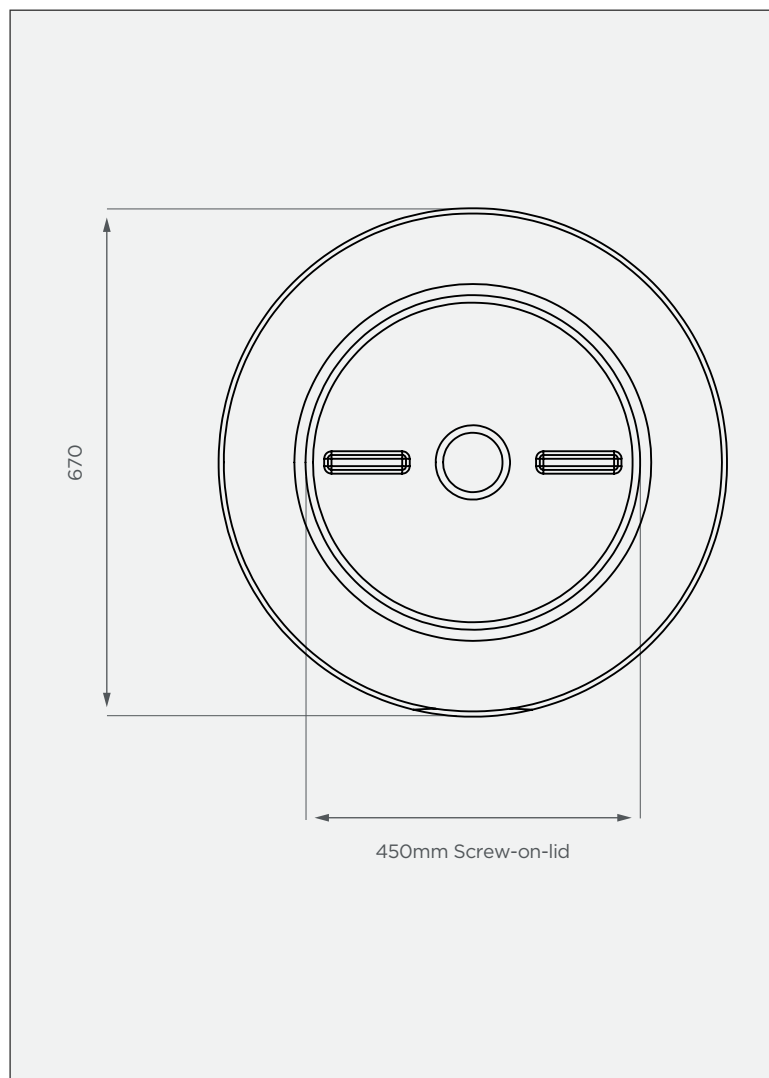

260 lt Vertical Heavy Tank

This is a stock item in Natural White

FRONT VIEW

TOP VIEW

PRODUCT SPECIFICATIONS

Chemical/Heavy	SG 1.6
Outlet	50mm connector
Lid	450mm

Standard Colour

Stock items are subject to a 7 calendar day lead time.

Alternative Colours

These colours are available at a 14 calendar day lead time.

3-year warranty

- Made with the best quality virgin LLDPE
- UV & chemical-resistant

All dimensions are in millimeters and scale is not 100% to scale. This drawing is the property of JoJo.