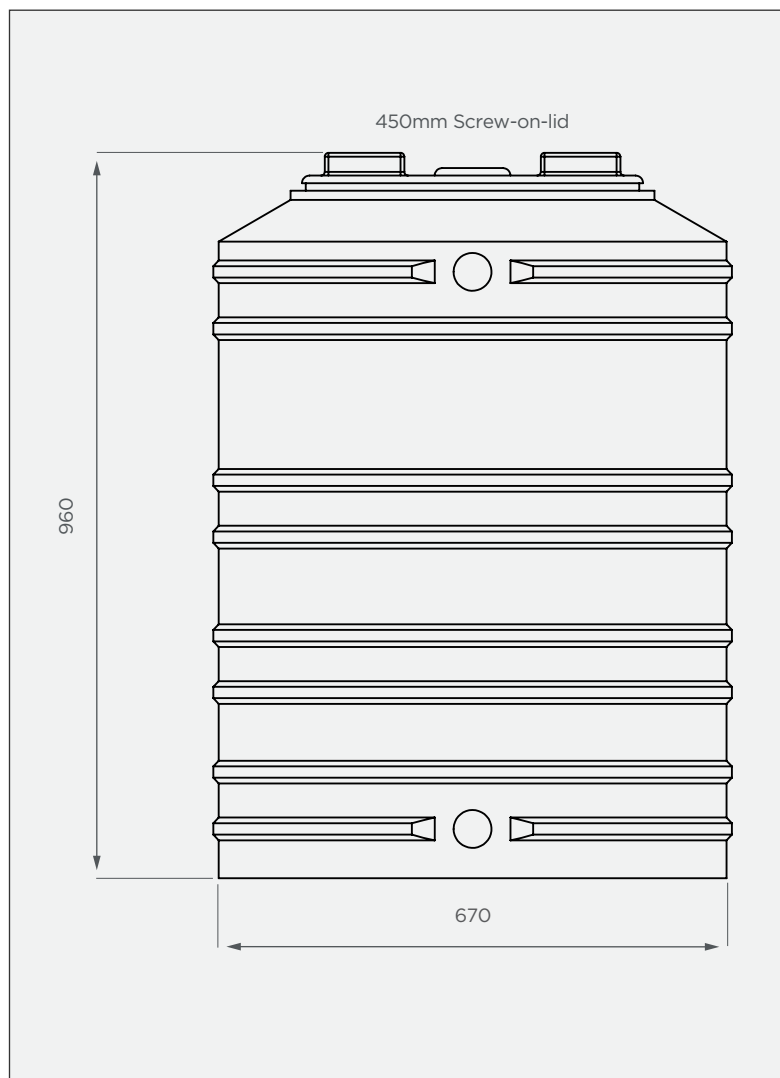

260 lt Vertical Medium Tank

This is a stock item in Natural White

FRONT VIEW

TOP VIEW

PRODUCT SPECIFICATIONS

Chemical/Medium	SG 1.4
Outlet	50mm connector
Lid	450mm

Standard Colour

Stock items are subject to a 7 calendar day lead time.

Alternative Colours

These colours are available at a 14 calendar day lead time.

3-year warranty

- Made with the best quality virgin LLDPE
- UV & chemical-resistant

All dimensions are in millimeters and scale is not 100% to scale. This drawing is the property of JoJo.