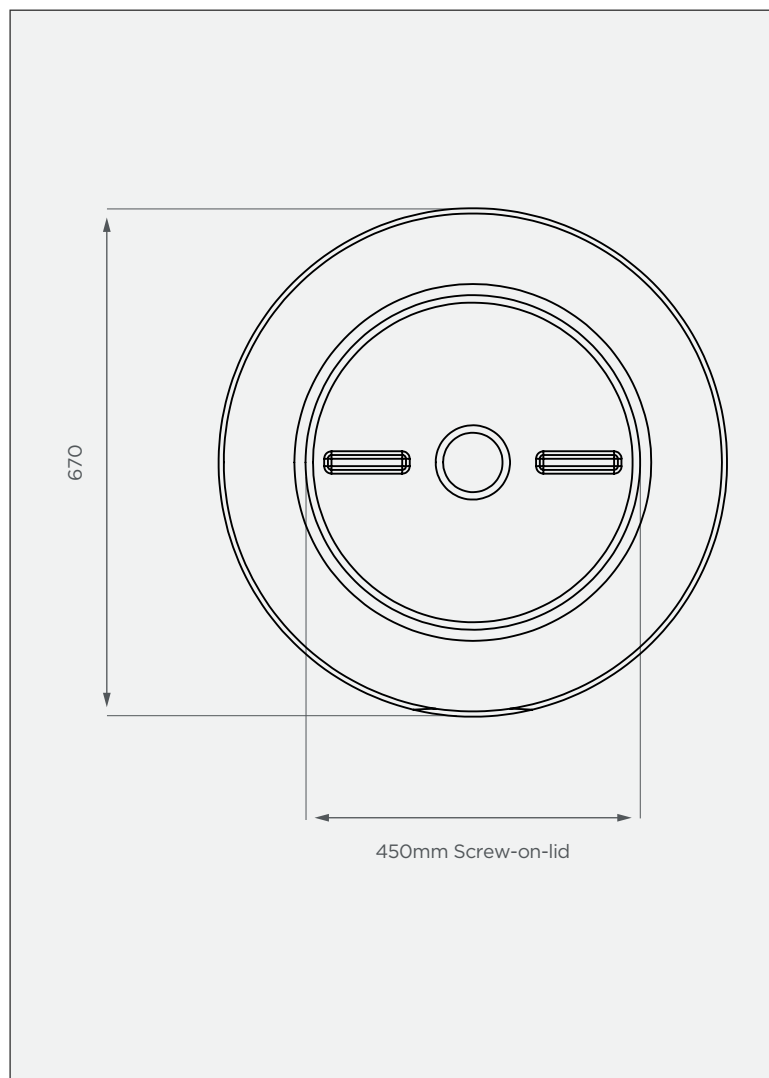

260 lt Vertical Medium Tank

This is a stock item in Natural White

FRONT VIEW

TOP VIEW

PRODUCT SPECIFICATIONS

Chemical/Medium	SG 1.4
Outlet	50mm connector
Lid	450mm

Standard Colour

Stock items are subject to a 7 calendar day lead time.

Alternative Colours

These colours are available at a 14 calendar day lead time.

3-year warranty

- Made with the best quality virgin LLDPE
- UV & chemical-resistant

All dimensions are in millimeters and scale is not 100% to scale. This drawing is the property of JoJo.