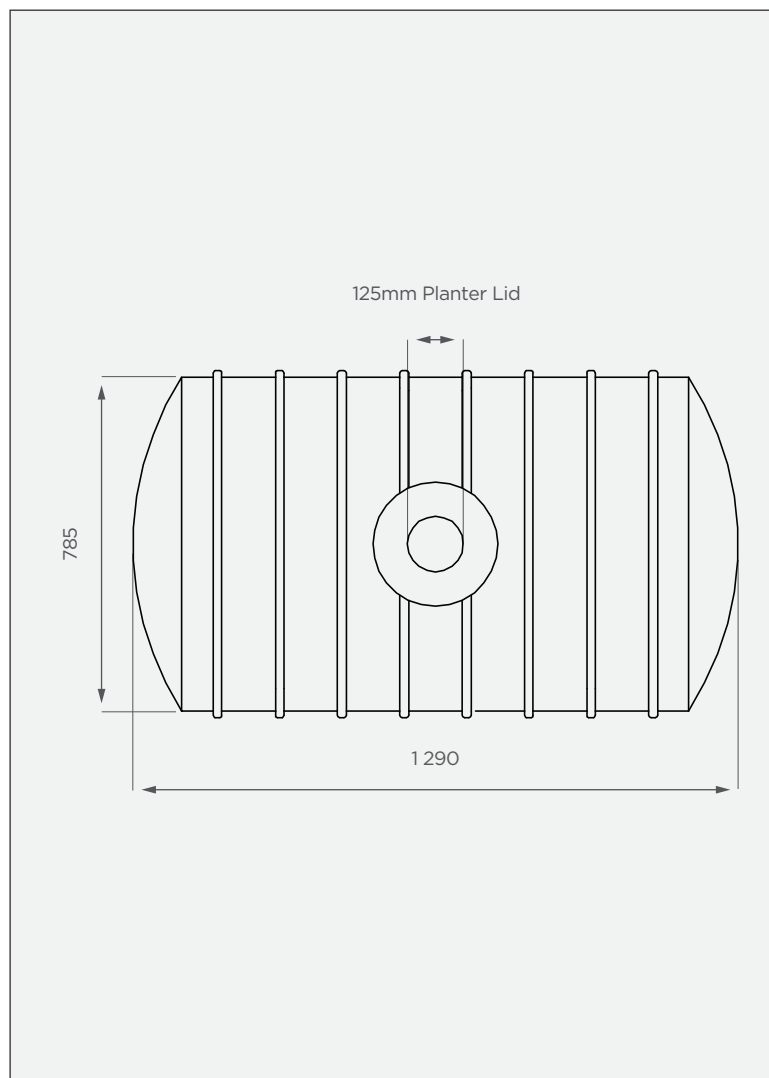

# 500 It Horizontal Heavy Tank

This is a non-stock item

**SIDE VIEW**

**TOP VIEW**

## PRODUCT SPECIFICATIONS

Chemical / Heavy	SG 1.6
Outlet	40mm connector
Lid	125mm