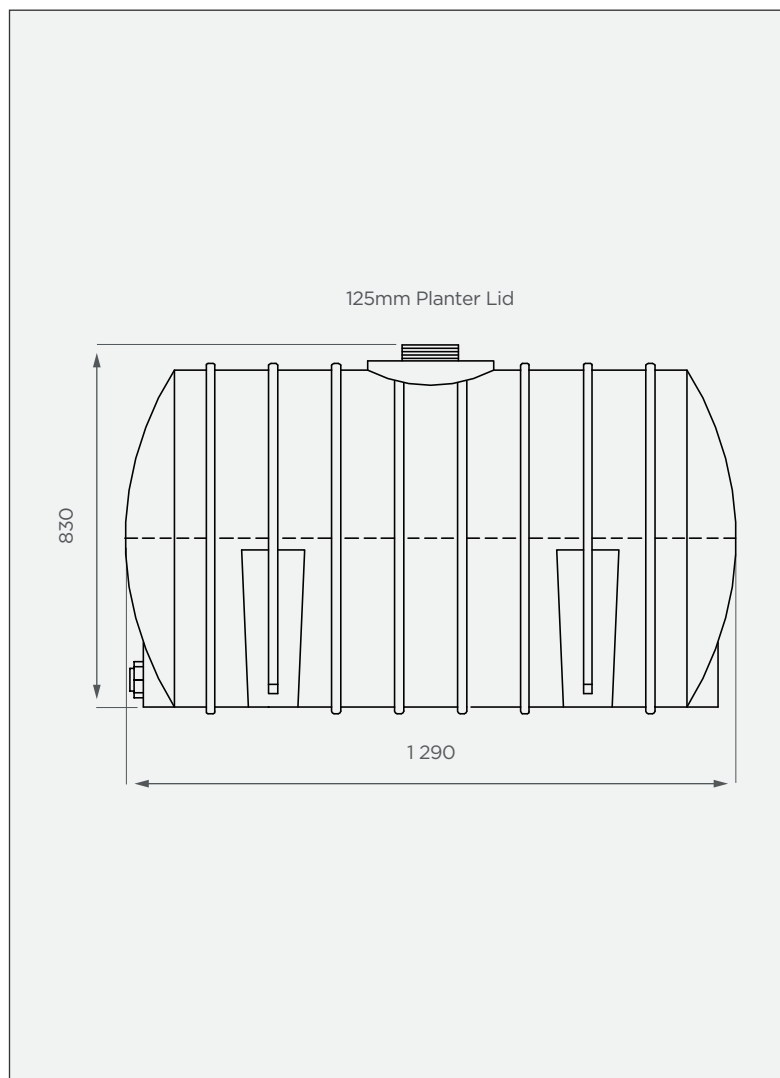

# 500 It Horizontal Heavy Tank

This is a non-stock item

**SIDE VIEW**

**TOP VIEW**

## PRODUCT SPECIFICATIONS

Chemical / Heavy	SG 1.6
Outlet	40mm connector
Lid	125mm