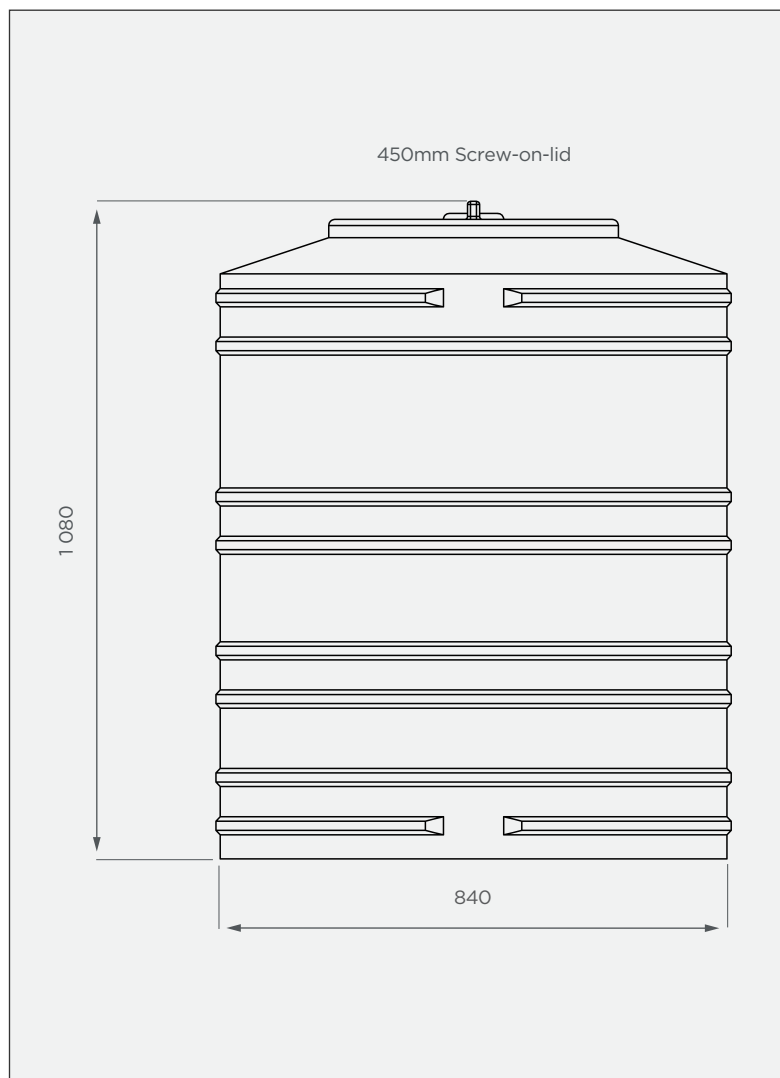

500 lt Vertical Heavy Tank

This is a stock item in Natural White

FRONT VIEW

TOP VIEW

PRODUCT SPECIFICATIONS

Chemical/Heavy	SG 1.6
Outlet	50mm connector
Lid	450mm

Standard Colour

Stock items are subject to a 7 calendar day lead time.

Alternative Colours

These colours are available at a 14 calendar day lead time.

3-year warranty

- Made with the best quality virgin LLDPE
- UV & chemical-resistant

All dimensions are in millimeters and scale is not 100% to scale. This drawing is the property of JoJo.