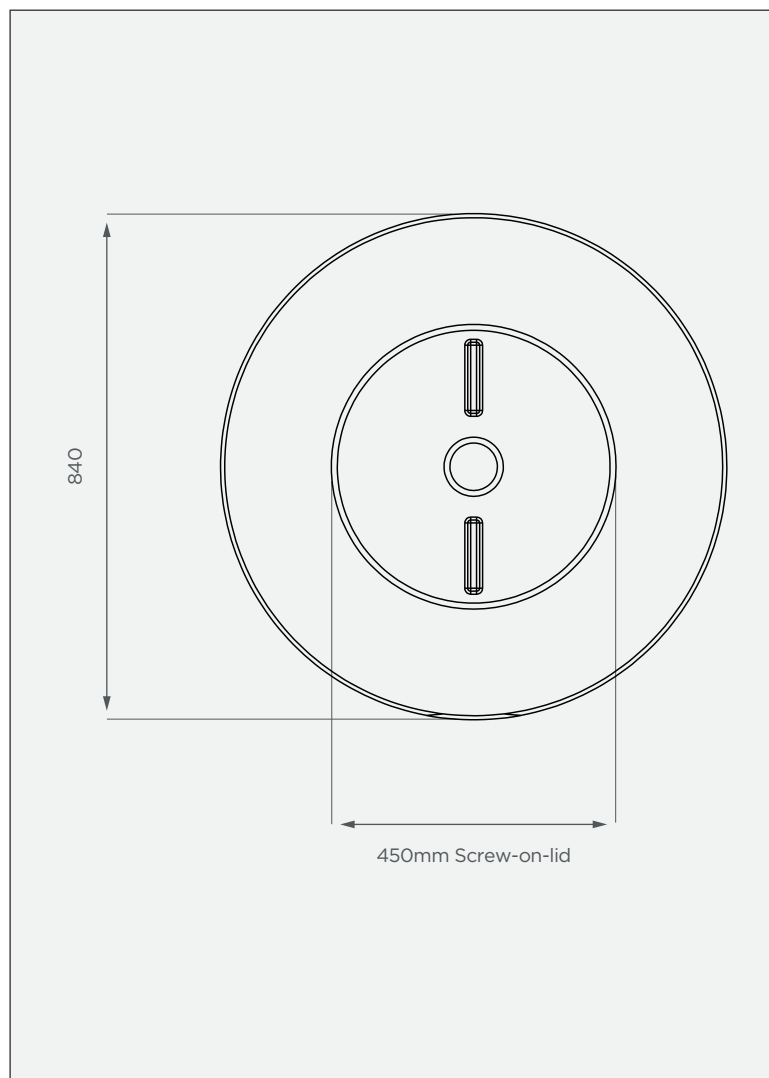

500 lt Vertical Heavy Tank

This is a stock item in Natural White

FRONT VIEW

TOP VIEW

PRODUCT SPECIFICATIONS

Chemical/Heavy	SG 1.6
Outlet	50mm connector
Lid	450mm

Standard Colour

Stock items are subject to a 7 calendar day lead time.

Alternative Colours

These colours are available at a 14 calendar day lead time.

3-year warranty

- Made with the best quality virgin LLDPE
- UV & chemical-resistant

All dimensions are in millimeters and scale is not 100% to scale. This drawing is the property of JoJo.