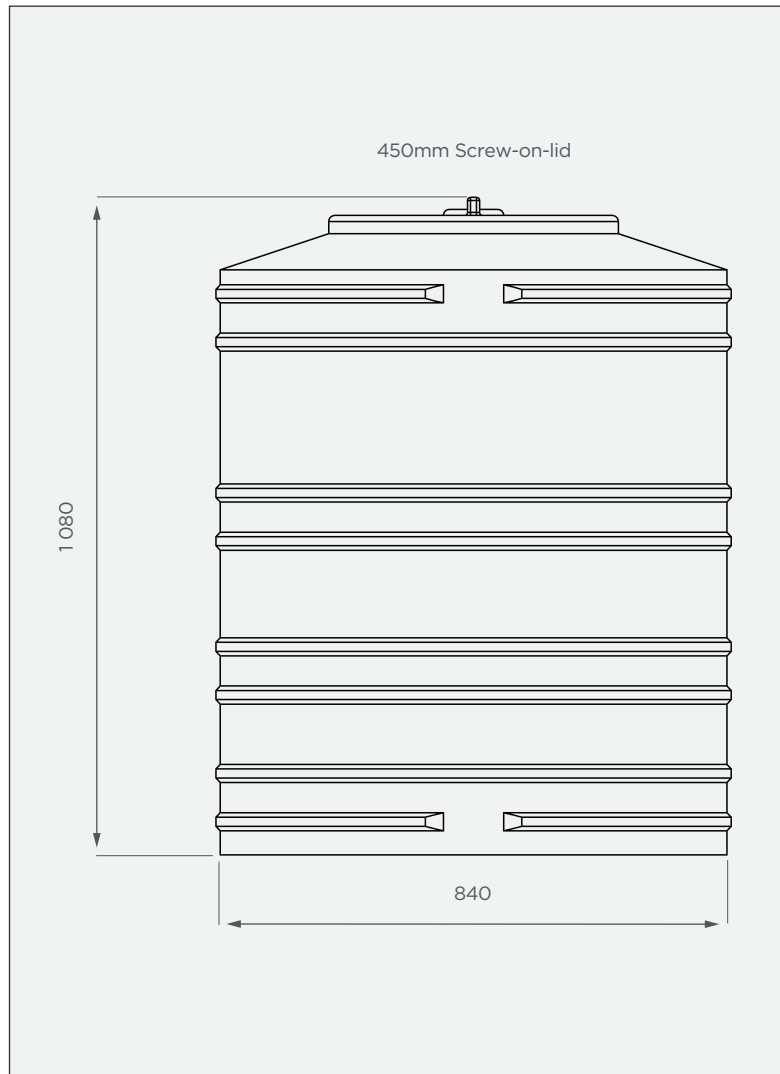

500 lt Vertical Medium Tank

This is a stock item in Natural White

FRONT VIEW

TOP VIEW

PRODUCT SPECIFICATIONS

Chemical/Medium	SG 1.4
Outlet	50mm connector
Lid	450mm

Standard Colour

Stock items are subject to a 7 calendar day lead time.

Alternative Colours

These colours are available at a 14 calendar day lead time.

3-year warranty

- Made with the best quality virgin LLDPE
- UV & chemical-resistant

All dimensions are in millimeters and scale is not 100% to scale. This drawing is the property of JoJo.