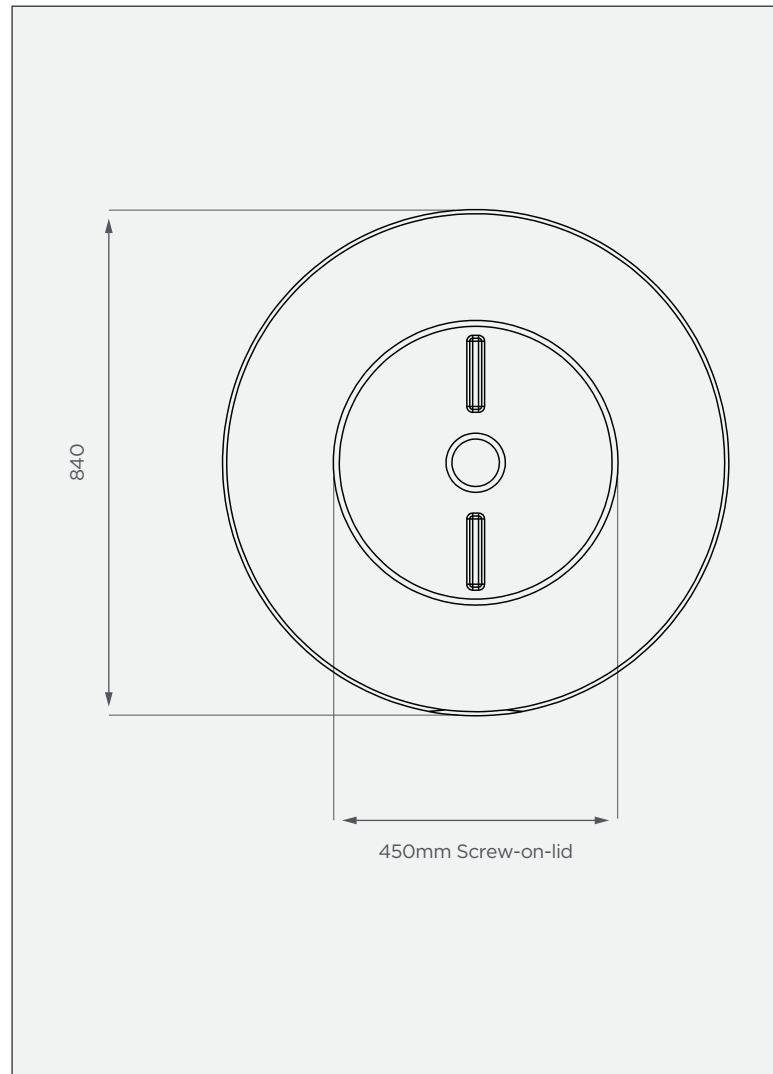

500 lt Vertical Medium Tank

This is a stock item in Natural White

FRONT VIEW

TOP VIEW

PRODUCT SPECIFICATIONS

Chemical/Medium	SG 1.4
Outlet	50mm connector
Lid	450mm

Standard Colour

Stock items are subject to a 7 calendar day lead time.

Alternative Colours

These colours are available at a 14 calendar day lead time.

3-year warranty

- Made with the best quality virgin LLDPE
- UV & chemical-resistant

All dimensions are in millimeters and scale is not 100% to scale. This drawing is the property of JoJo.