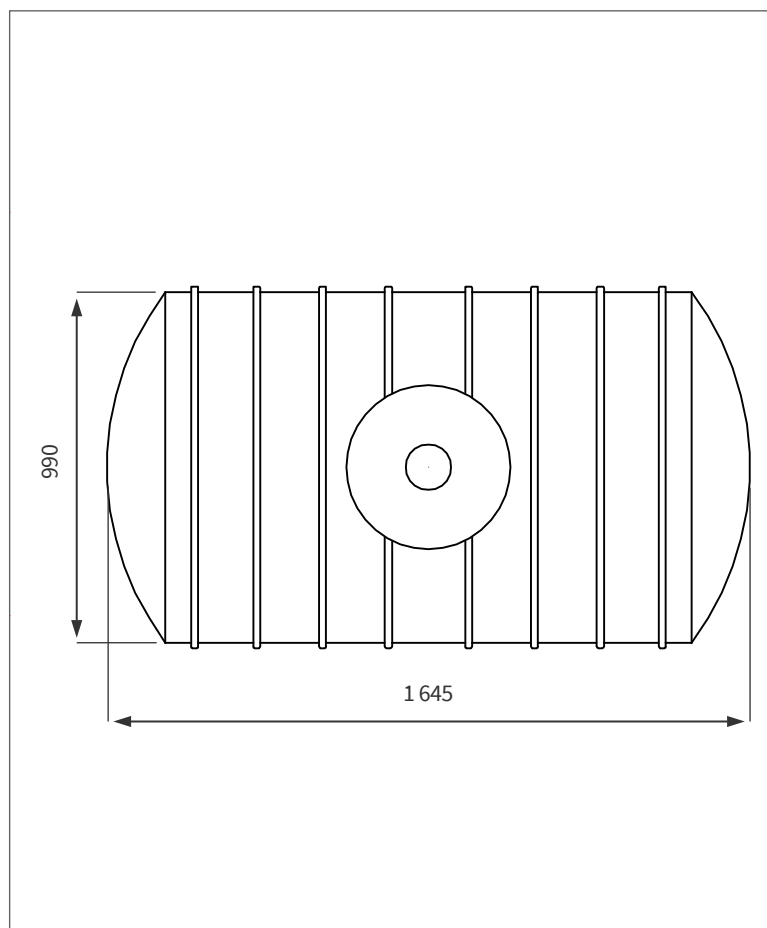

1 000 LT HORIZONTAL HEAVY TANK

This is a non-stock item

SIDE VIEW

TOP VIEW

PRODUCT SPECIFICATIONS

Chemical/Heavy	SG 1.6
Outlet	40 mm Connector
Lid	125 mm

Standard Colours

These colours are available at a 14 calendar day lead time

- 10-year guarantee
- Made with food-grade, quality virgin LLDPE
- UV-resistant & chemical-resistant

Note: All dimensions are in millimeters and scale not to scale

This design is the property of JoJo