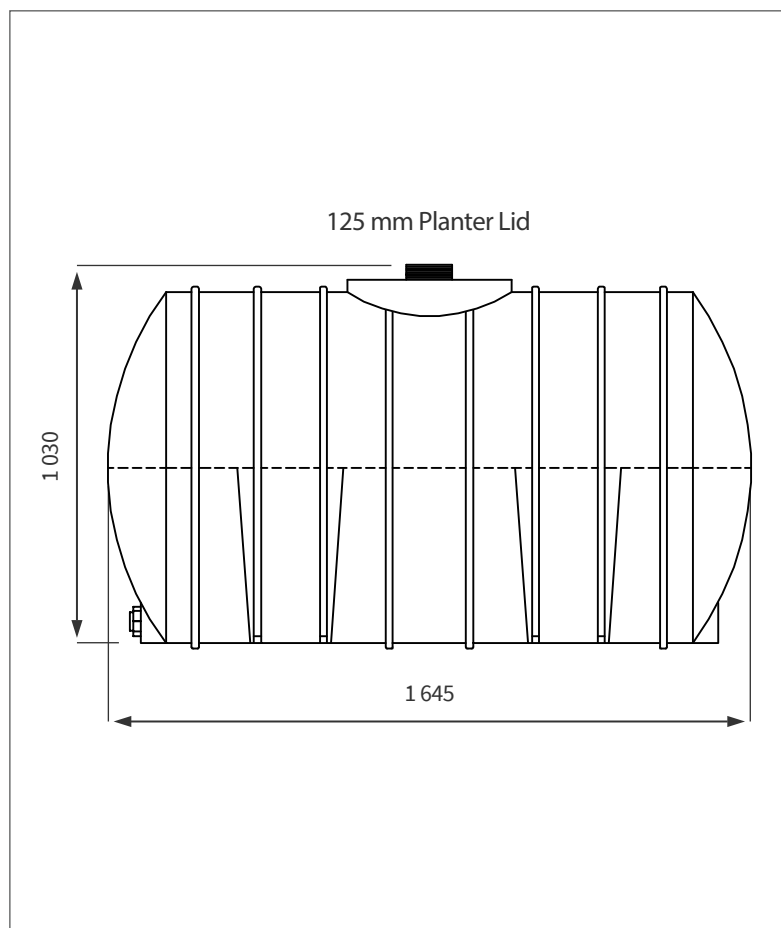

1 000 LT HORIZONTAL HEAVY TANK

This is a non-stock item

SIDE VIEW

TOP VIEW

PRODUCT SPECIFICATIONS

Chemical/Heavy	SG 1.6
Outlet	40 mm Connector
Lid	125 mm

Standard Colours

These colours are available at a 14 calendar day lead time

- 10-year guarantee
- Made with food-grade, quality virgin LLDPE
- UV-resistant & chemical-resistant

Note: All dimensions are in millimeters and scale not to scale

This design is the property of JoJo