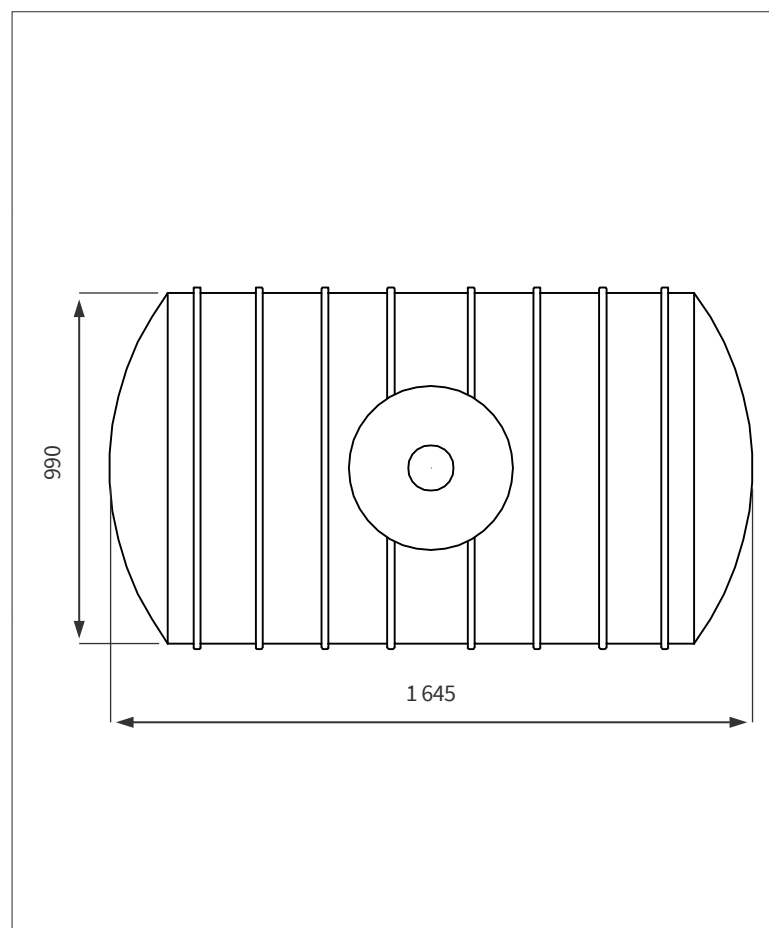

# 1 000 LT HORIZONTAL MEDIUM TANK

This is a non-stock item

**SIDE VIEW**

**TOP VIEW**

## PRODUCT SPECIFICATIONS

Chemical/Medium	<b>SG 1.4</b>
Outlet	<b>40 mm Connector</b>
Lid	<b>125 mm</b>