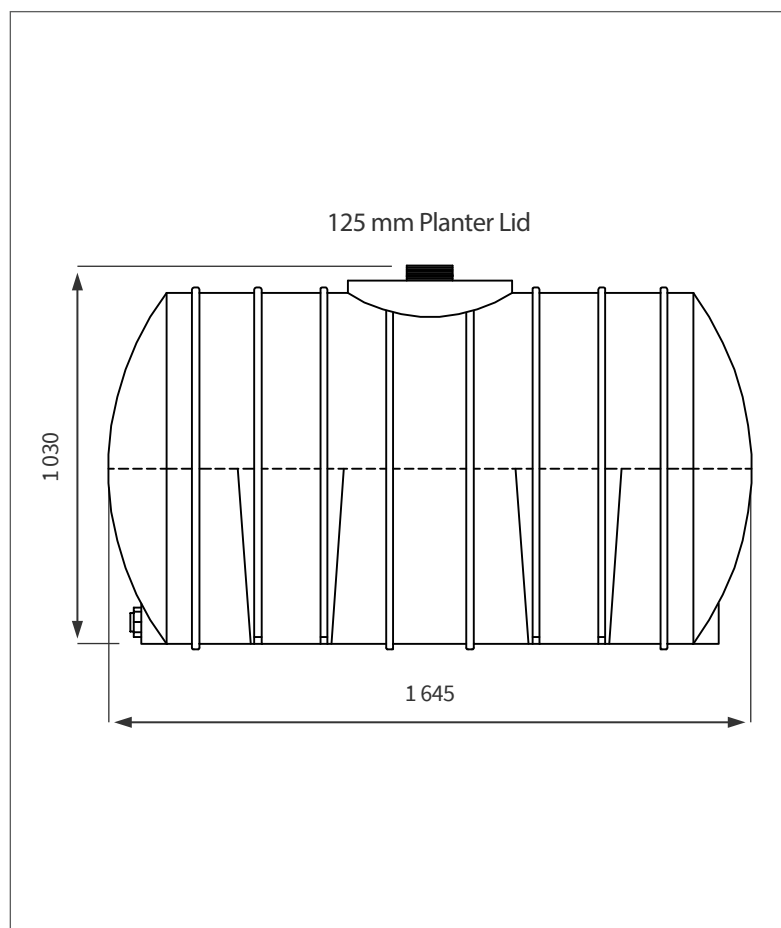

# 1 000 LT HORIZONTAL MEDIUM TANK

This is a non-stock item

**SIDE VIEW**

**TOP VIEW**

## PRODUCT SPECIFICATIONS

Chemical/Medium	<b>SG 1.4</b>
Outlet	<b>40 mm Connector</b>
Lid	<b>125 mm</b>