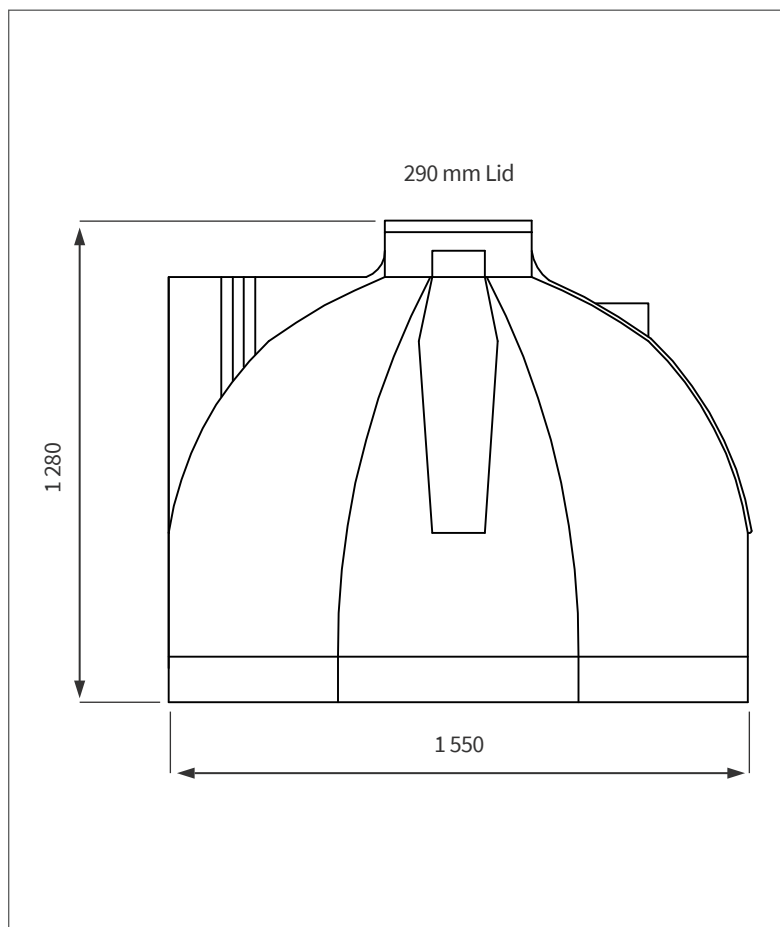

## SIDE VIEW

## PRODUCT SPECIFICATIONS

- Includes	<b>Fitted PVC Fittings</b>
Inlet	<b>110 mm</b>
Outlet	<b>50 mm</b>
Lid	<b>290 mm</b>

Connected to the French Drain