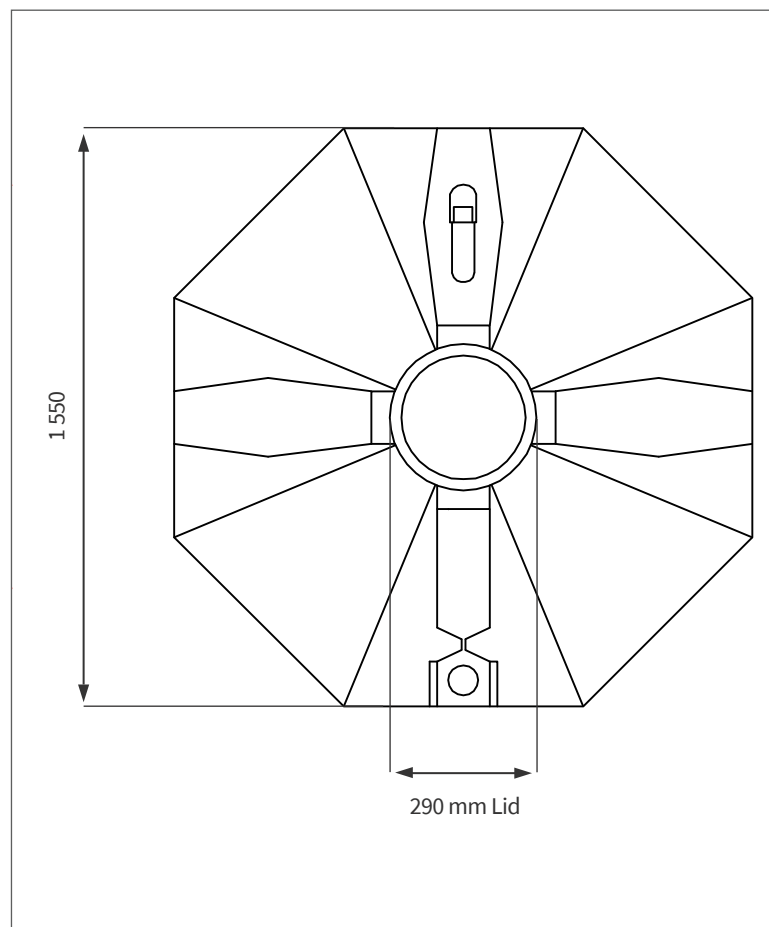

## SIDE VIEW

## TOP VIEW

## PRODUCT SPECIFICATIONS

- Includes	<b>Fitted PVC Fittings</b>
Inlet	<b>110 mm</b>
Outlet	<b>50 mm</b>
Lid	<b>290 mm</b>

Connected to the French Drain