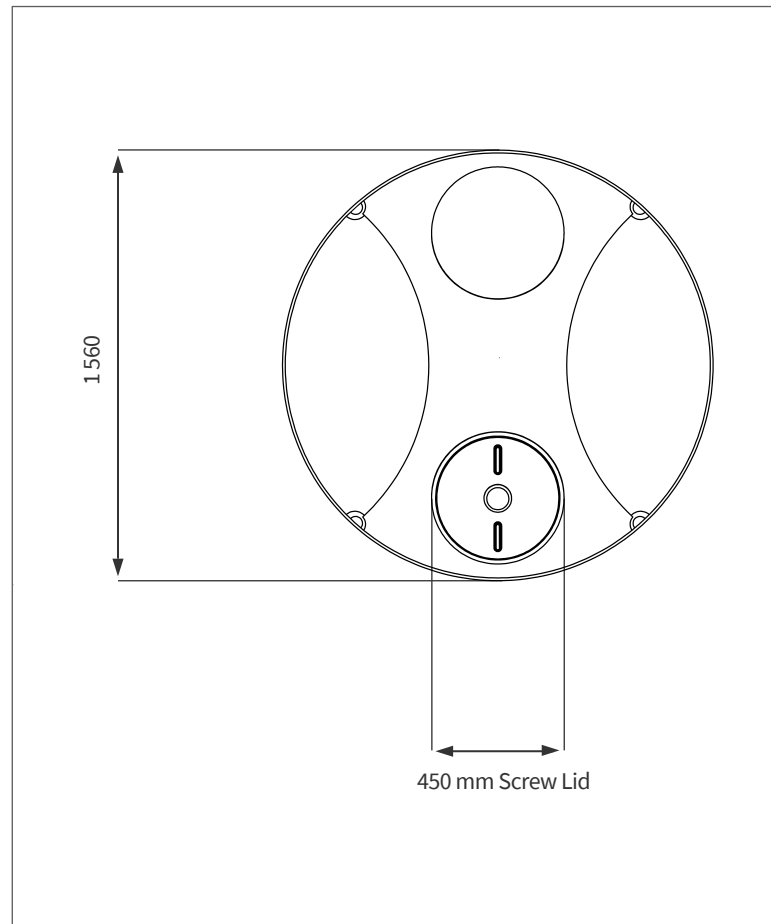

3 000 LT SILO HEAVY TANK

This is a non-stock item

FRONT VIEW

TOP VIEW

PRODUCT SPECIFICATIONS

Chemical/Heavy	SG 1.6
Lid	450 mm
Outlet	300 mm

Standard Colour

This colour is available a 14 calendar day lead time

Note: All dimensions are in millimeters and scale not to scale

This design is the property of JoJo