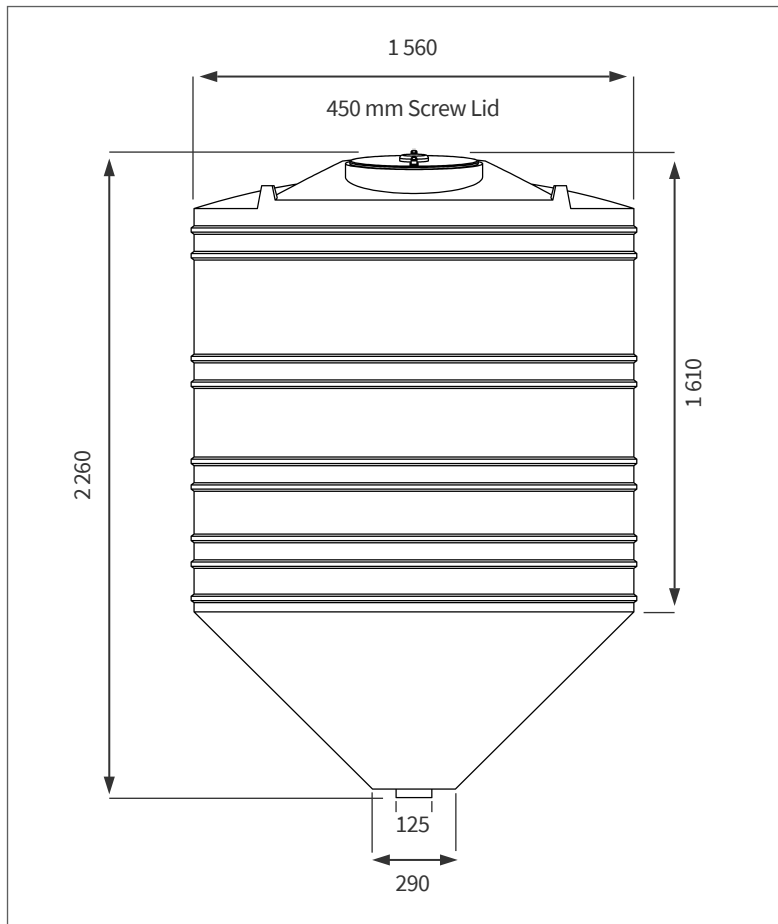

3 000 LT SILO HEAVY TANK

This is a non-stock item

FRONT VIEW

TOP VIEW

PRODUCT SPECIFICATIONS

Chemical/Heavy	SG 1.6
Lid	450 mm
Outlet	300 mm

Standard Colour

This colour is available a 14 calendar day lead time

Note: All dimensions are in millimeters and scale not to scale

This design is the property of JoJo