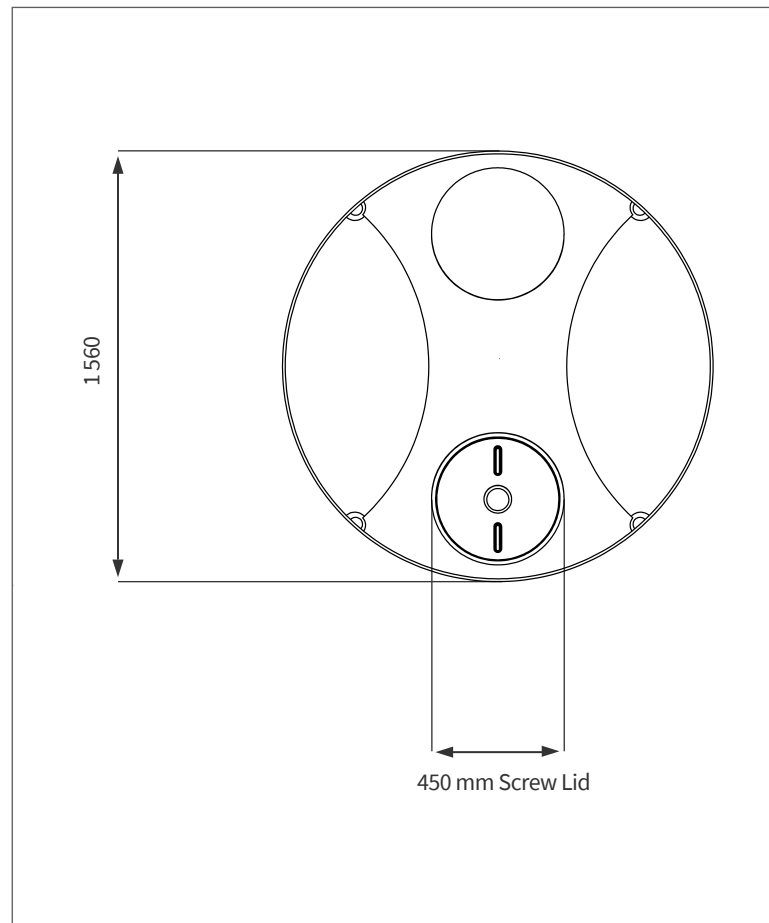

3 000 LT SILO MEDIUM TANK

This is a non-stock item

FRONT VIEW

TOP VIEW

PRODUCT SPECIFICATIONS

Chemical/Medium	SG 1.4
Lid	450 mm
Outlet	300 mm

Standard Colour

This colour is available a 14 calendar day lead time

Note: All dimensions are in millimeters and scale not to scale

This design is the property of JoJo