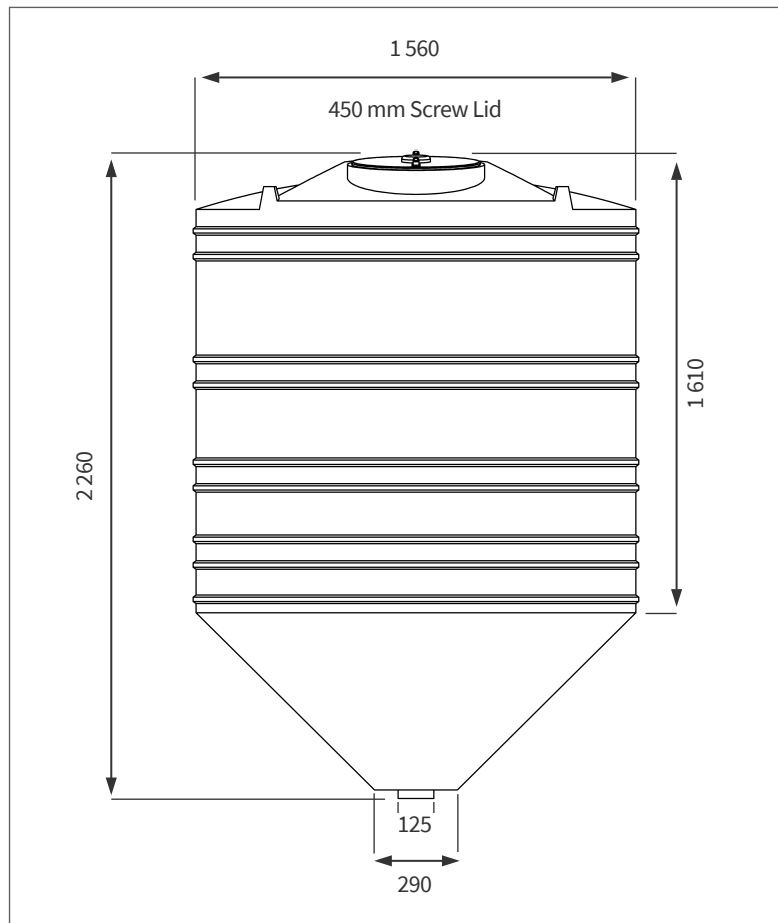

3 000 LT SILO MEDIUM TANK

This is a non-stock item

FRONT VIEW

TOP VIEW

PRODUCT SPECIFICATIONS

Chemical/Medium	SG 1.4
Lid	450 mm
Outlet	300 mm

Standard Colour

This colour is available a 14 calendar day lead time

Note: All dimensions are in millimeters and scale not to scale

This design is the property of JoJo