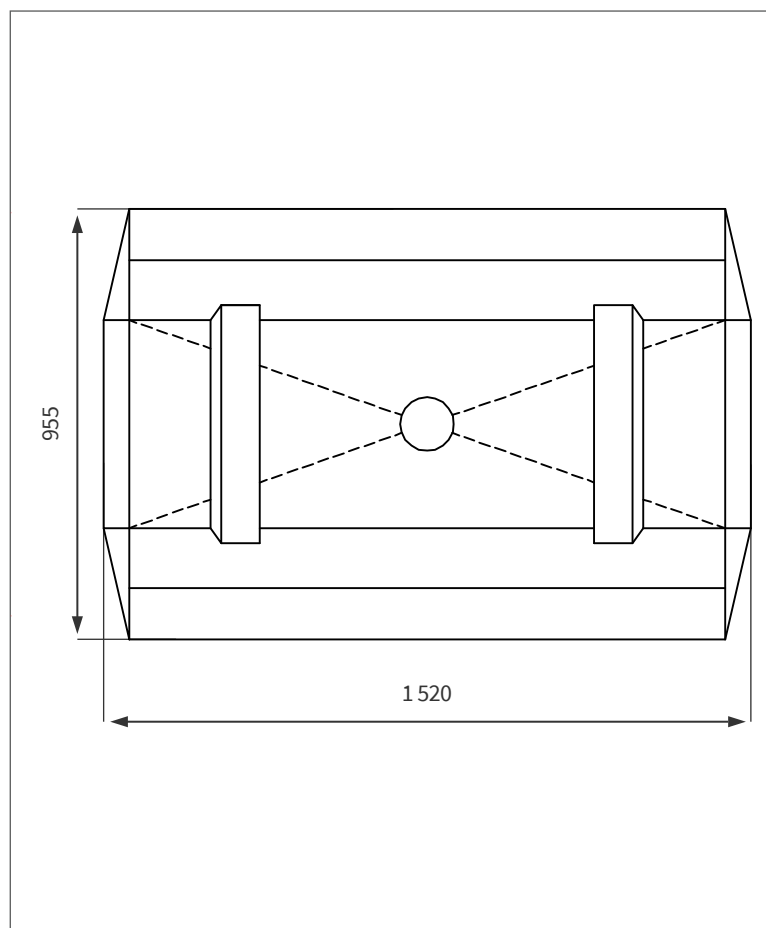

750 LT HORIZONTAL HEAVY TANK

This is a non-stock item

SIDE VIEW

TOP VIEW

PRODUCT SPECIFICATIONS

Chemical/Heavy	SG 1.6
Outlet	40 mm Connector
Lid	125 mm

Standard Colours

These colours are available at a 14 calendar day lead time

- 10-year guarantee
- Made with food-grade, quality virgin LLDPPE
- UV-resistant & chemical-resistant

Note: All dimensions are in millimeters and scale not to scale

This design is the property of JoJo