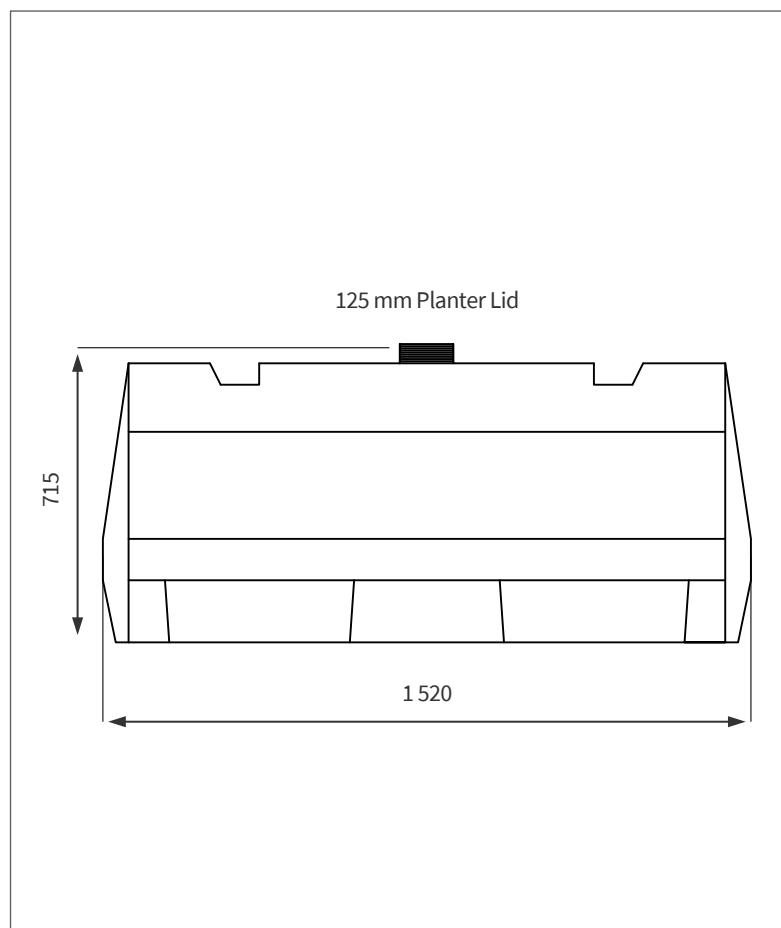

750 LT HORIZONTAL HEAVY TANK

This is a non-stock item

SIDE VIEW

TOP VIEW

PRODUCT SPECIFICATIONS

Chemical/Heavy	SG 1.6
Outlet	40 mm Connector
Lid	125 mm

Standard Colours

These colours are available at a 14 calendar day lead time

- 10-year guarantee
- Made with food-grade, quality virgin LLDPPE
- UV-resistant & chemical-resistant

Note: All dimensions are in millimeters and scale not to scale

This design is the property of JoJo