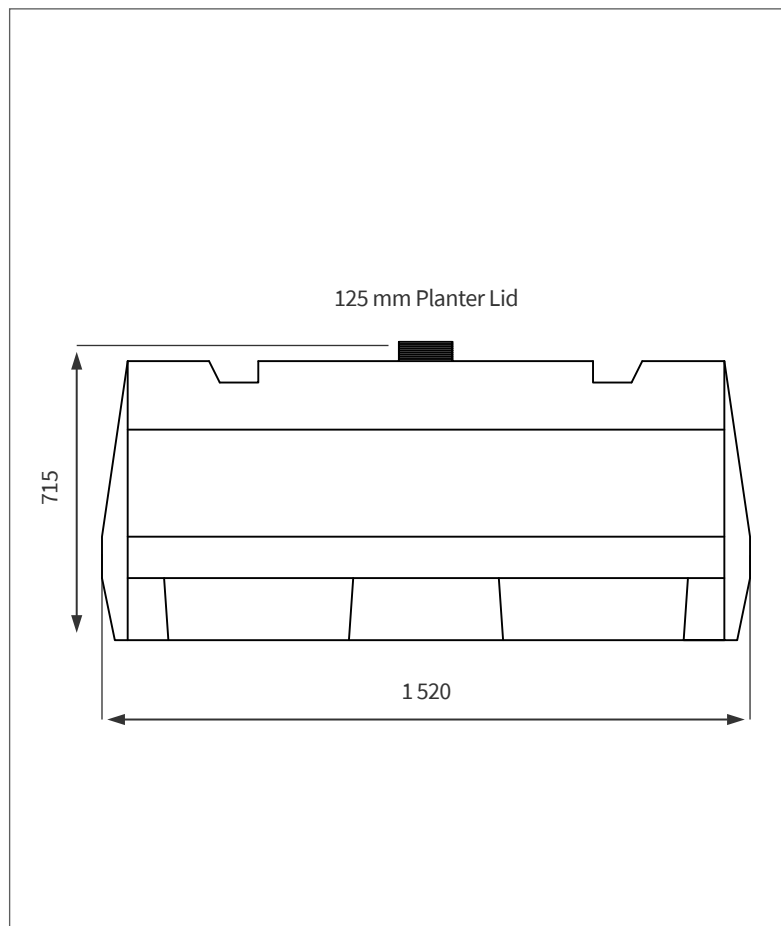

750 LT HORIZONTAL MEDIUM TANK

This is a non-stock item

SIDE VIEW

TOP VIEW

PRODUCT SPECIFICATIONS

Chemical/Medium	SG 1.4
Outlet	40 mm Connector
Lid	125 mm

Standard Colours

These colours are available at a 14 calendar day lead time

Note: All dimensions are in millimeters and scale not to scale

This design is the property of JoJo