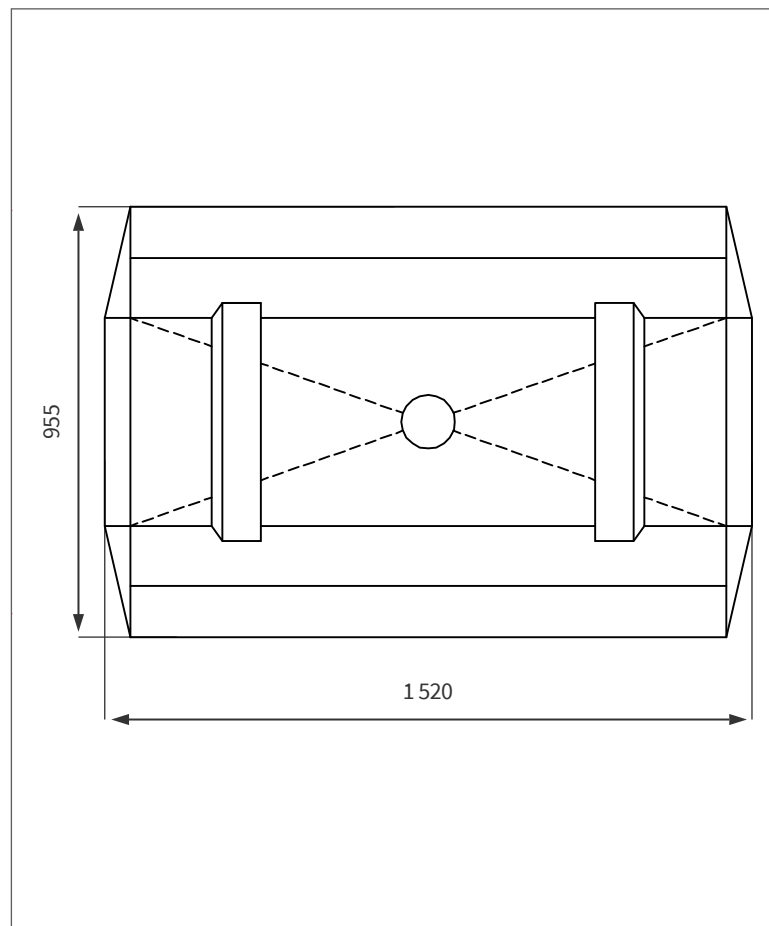

750 LT HORIZONTAL MEDIUM TANK

This is a non-stock item

SIDE VIEW

TOP VIEW

PRODUCT SPECIFICATIONS

Chemical/Medium	SG 1.4
Outlet	40 mm Connector
Lid	125 mm

Standard Colours

These colours are available at a 14 calendar day lead time

Note: All dimensions are in millimeters and scale not to scale

This design is the property of JoJo