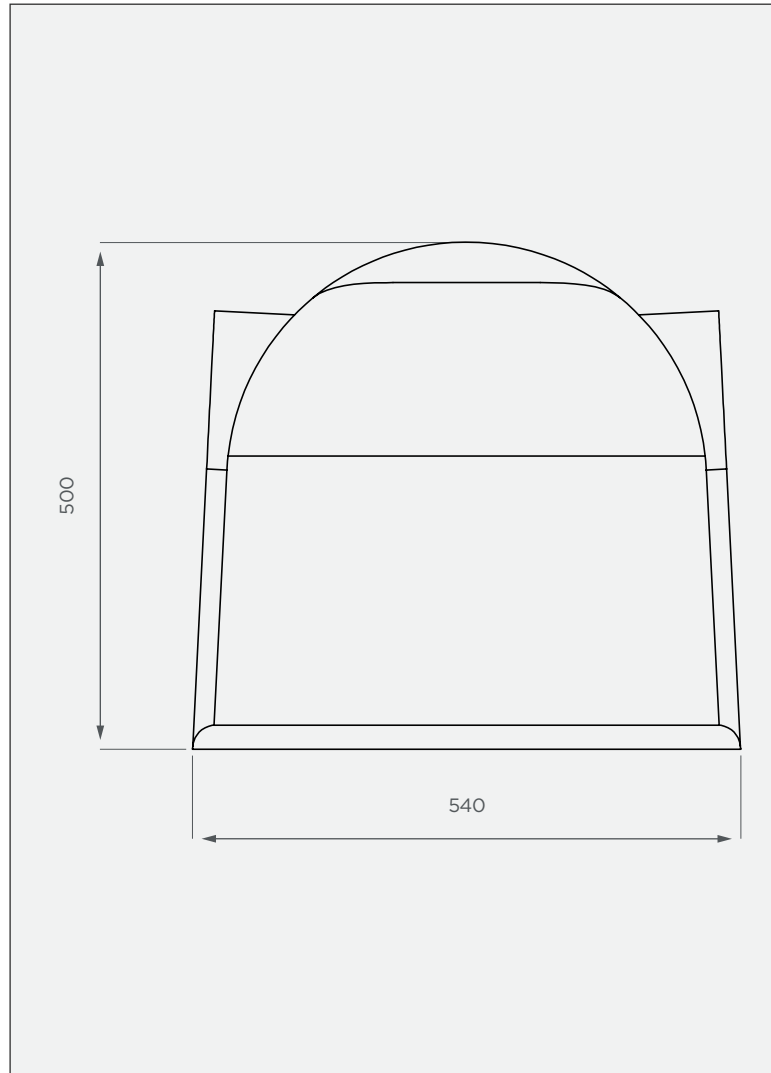

# JoJo Pump Cover

This is a non-stock item in specific colours

**FRONT VIEW**

**TOP VIEW**

**Standard Colours**

These colours are available at a 14 calendar day lead time.

Note: Any colours not mentioned above can be custom manufactured at extended lead times.

**3-year warranty**

- Made with the best quality virgin LLDPE
- BPA-free

All dimensions are in millimeters and scale is not 100% to scale. This drawing is the property of JoJo.