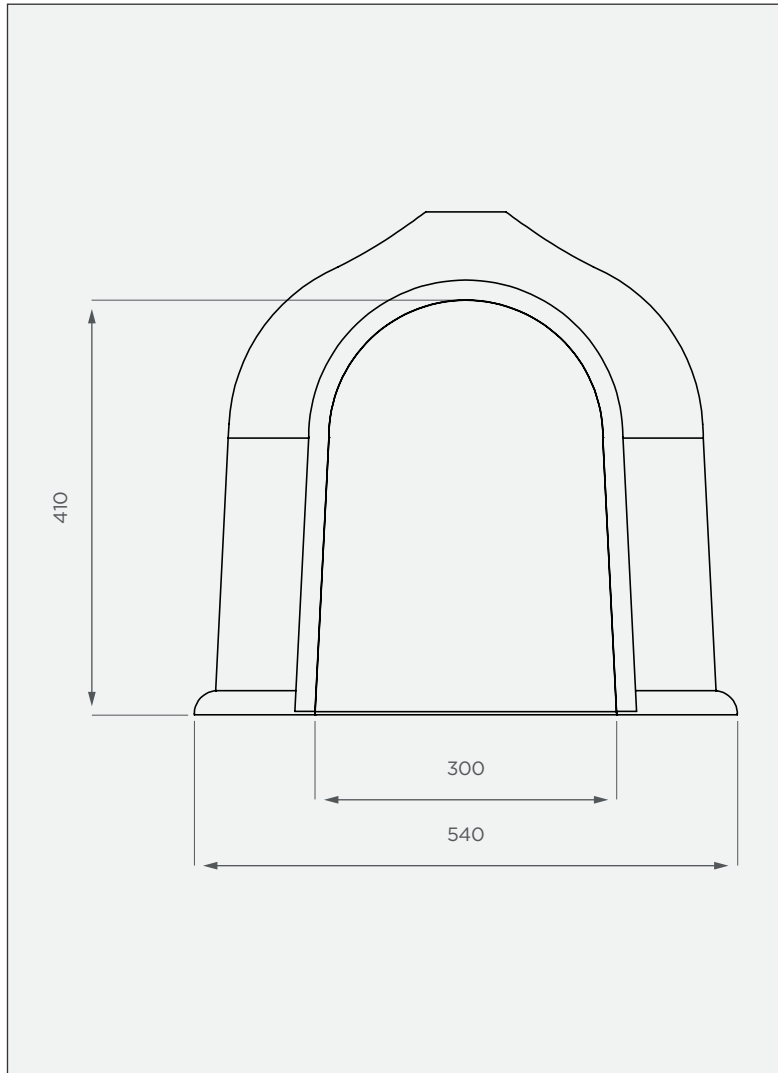

# JoJo Pump Cover

This is a non-stock item in specific colours

**FRONT VIEW**

**TOP VIEW**

**Standard Colours**

These colours are available at a 14 calendar day lead time.

Note: Any colours not mentioned above can be custom manufactured at extended lead times.

**3-year warranty**

- Made with the best quality virgin LLDPE
- BPA-free

All dimensions are in millimeters and scale is not 100% to scale. This drawing is the property of JoJo.