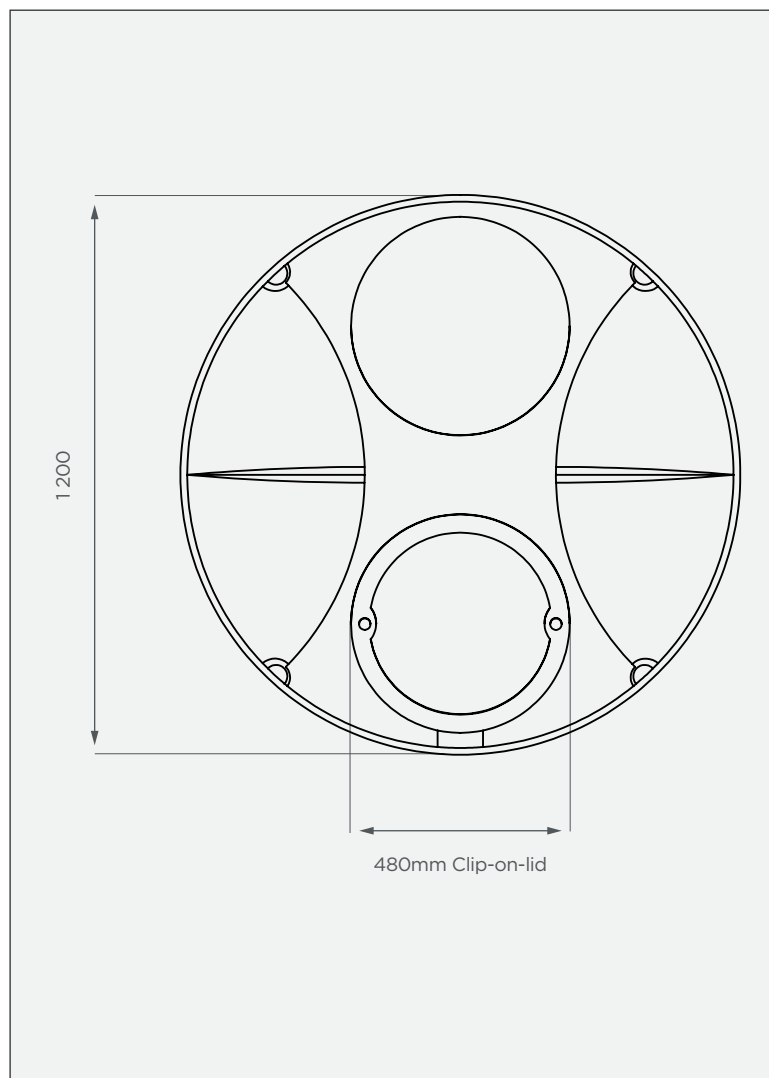

# 1 800 It Vertical Water Tank

This is a stock item in specific colours

**FRONT VIEW**

**TOP VIEW**

## PRODUCT SPECIFICATIONS

Water	SG 1
Inlet	40mm female water fitting
Overflow	No overflow
Outlet	40mm water fitting
Lid	480mm