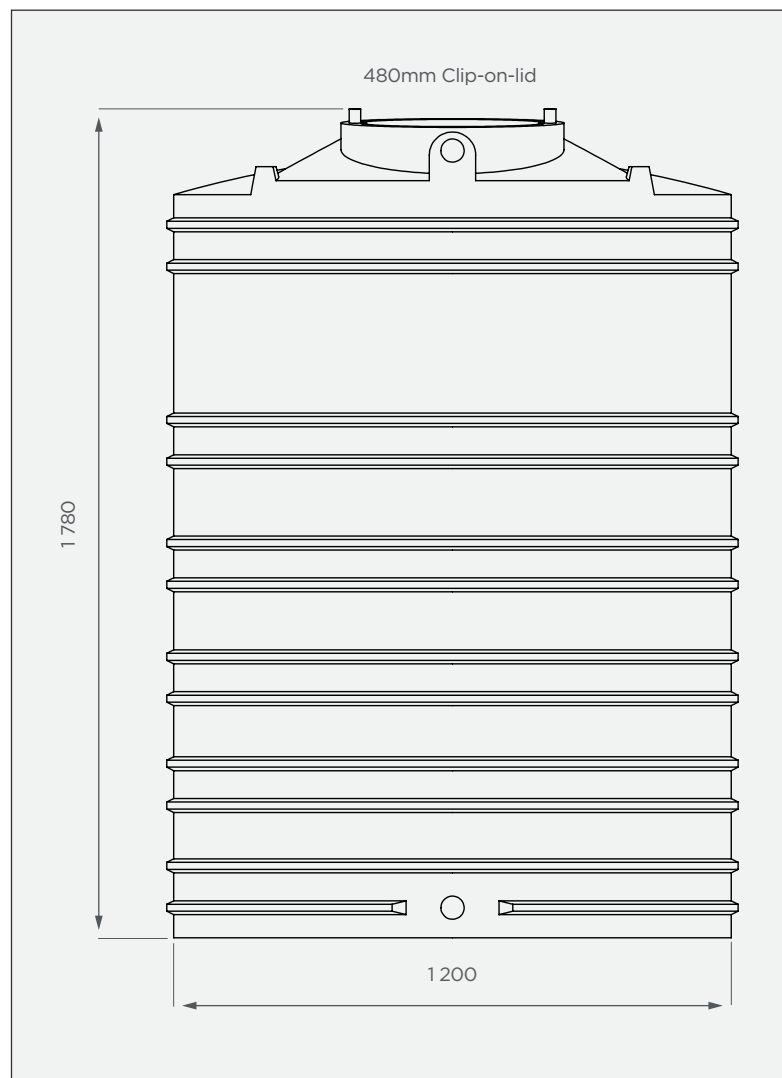

# 1 800 It Vertical Water Tank

This is a stock item in specific colours

**FRONT VIEW**

**TOP VIEW**

## PRODUCT SPECIFICATIONS

Water	SG 1
Inlet	40mm female water fitting
Overflow	No overflow
Outlet	40mm water fitting
Lid	480mm